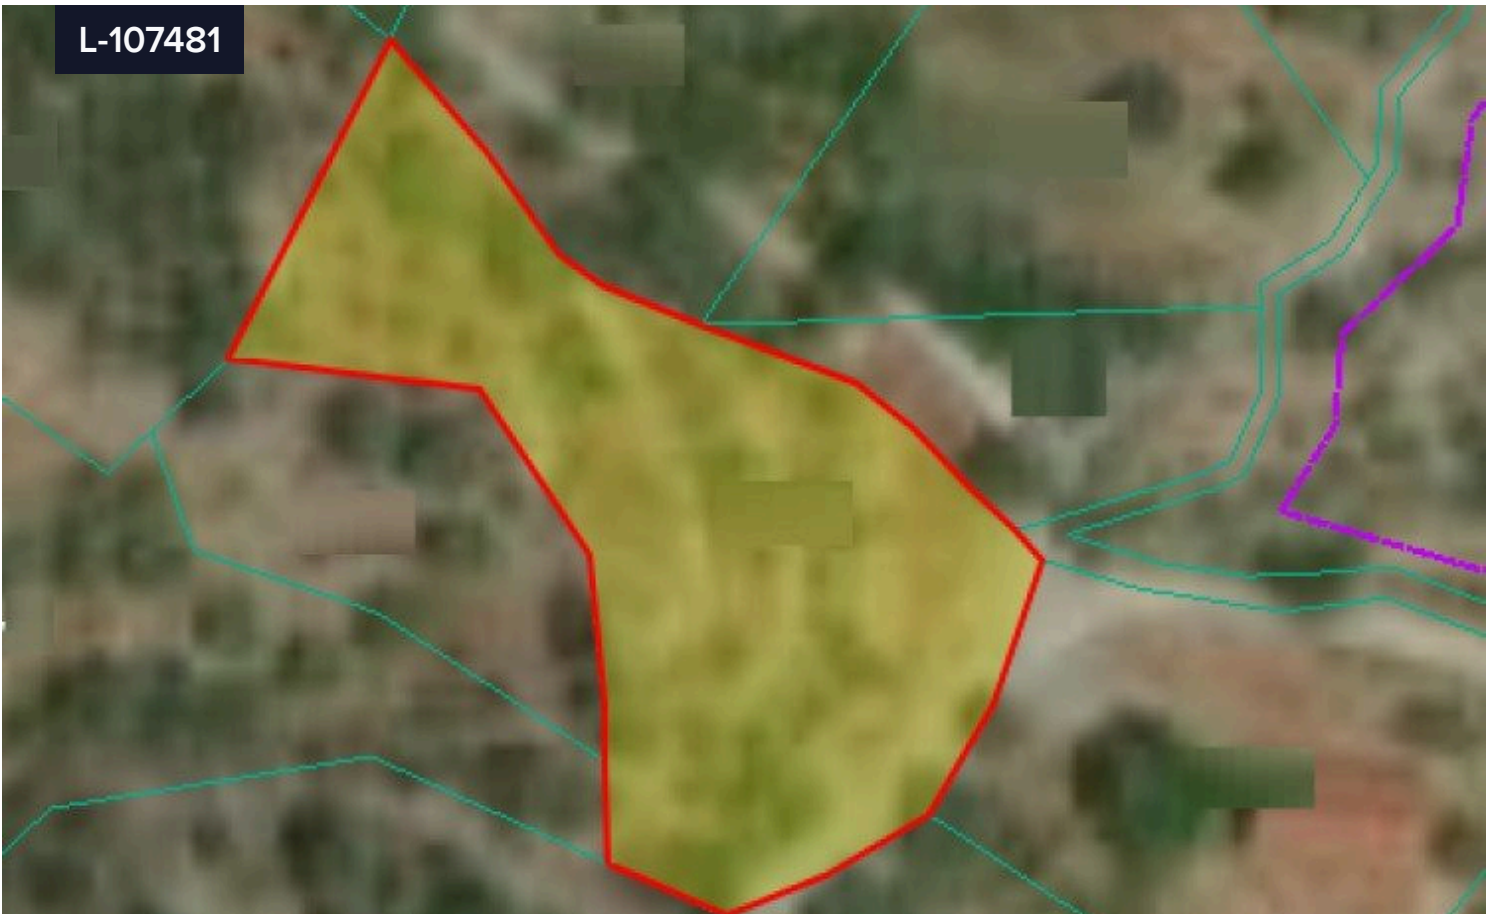

L-107481

Land For Sale In Potamitissa Limassol Cyprus €25,000

 Potamitissa, Limassol

Area

 **2007 m²**

Available, 2007m² land in agriculture zone in Potamitissa Village. Ideal for a small house not far from the residential zone with 10% Building density and 10% cover ratio. The land has a road and is full of trees. Potamitissa village is 37 k away from Limassol close to Agros village. If you want to discover the all year round real flavor of Cyprus beauty in the Mediterranean sea, come to Pitsilia. The village stands at a height of 820 meters above sea level, among pine-clad rocky mountain peaks near to the highest point of Mount Olympus that reaches 1950 meters.

Type

Field

Title deed

Yes