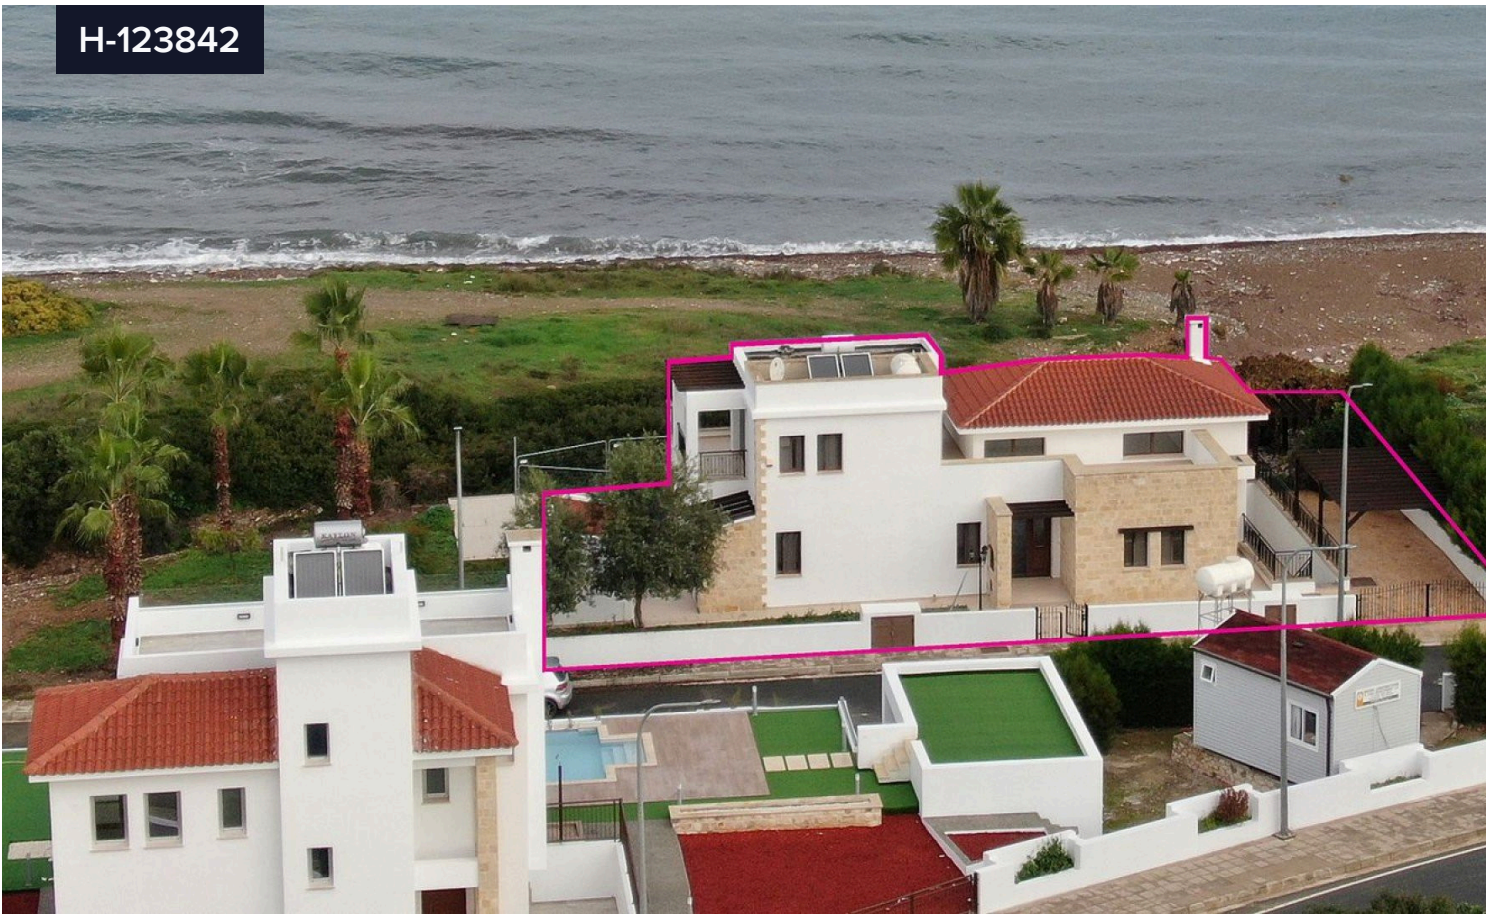

H-123842

Beachfront 3 Bed House In Latchi (Neo Chorio area) Paphos - Cyprus

€1,450,000

€1,950,000

 Neo Chorio, Paphos

Bedrooms

 3

Bathrooms

 3

Covered

 270 m²

Type

Detached House

Plot

742 m²

Status

Resale

Title deed

Yes

The property is a beachfront luxury villa in Latsi, Pafos, forming part of the seafront project .

It was constructed in 2014. it consists of a covered internal area of 168 sq.m., a large basement of 102 sq.m., covered verandas of 18 sq.m., and uncovered verandas of 116 sq.m. approximately.

It has 3 en-suite bedrooms, a private swimming pool, and a vast landscaped garden.

This property is an excellent choice for those seeking a quality