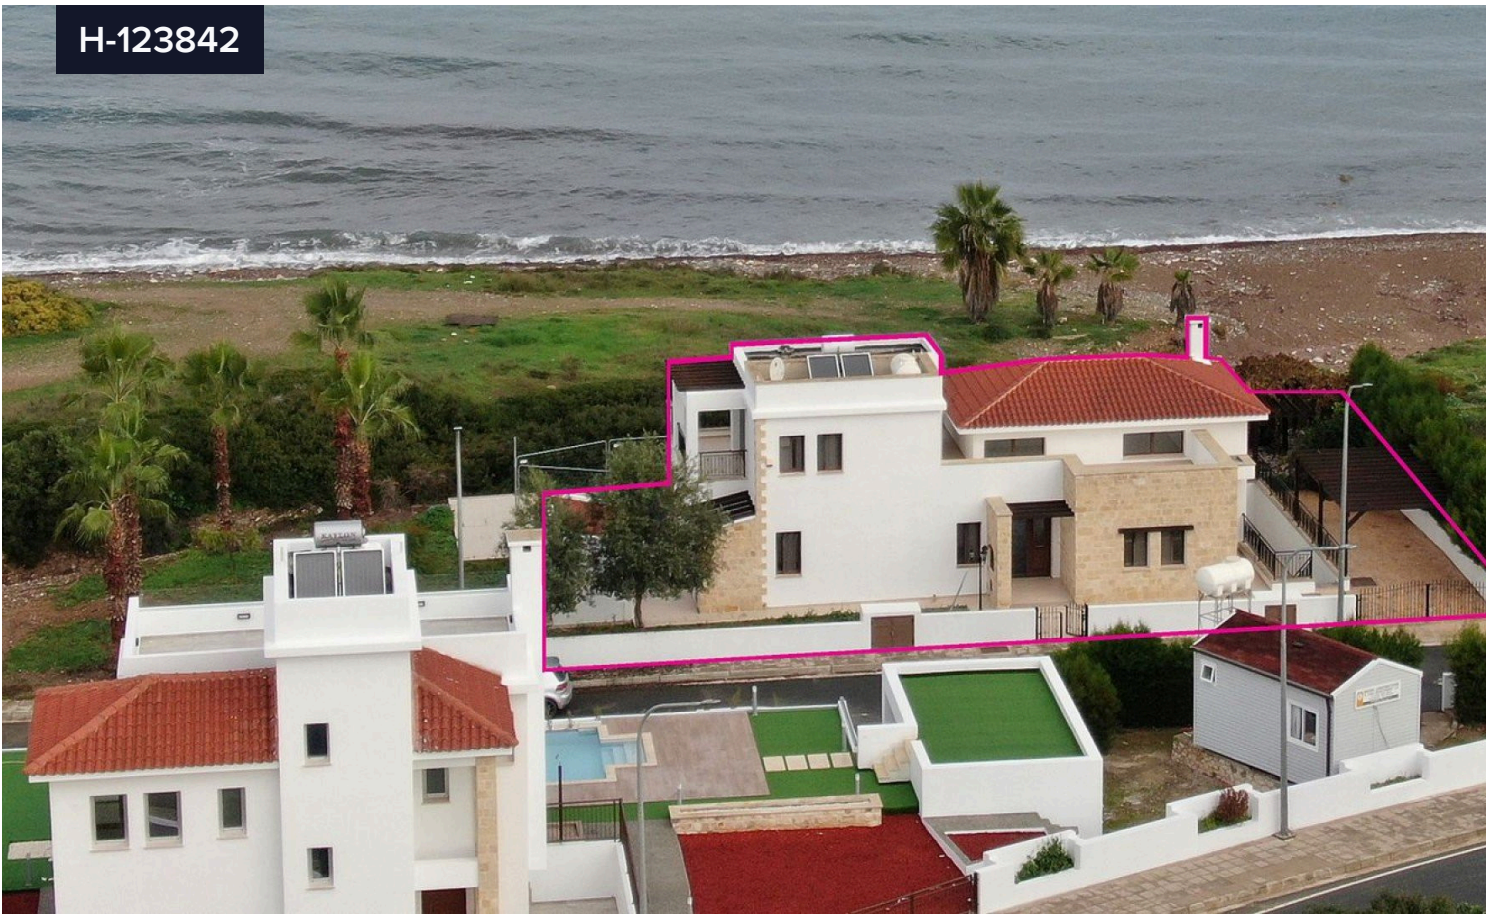

H-123842

Beachfront 3 Bed House In Latchi (Neo Chorio area) Paphos - Cyprus

€1,450,000

€1,950,000

📍 Neo Chorio, Paphos

Bedrooms

🛏 3

Bathrooms

🚿 3

Covered

📏 270 m²

Type

Detached House

Plot

742 m²

Status

Resale

Title deed

Yes

The property is a beachfront luxury villa in Latsi, Pafos, forming part of the seafront project .

It was constructed in 2014. it consists of a covered internal area of 168 sq.m., a large basement of 102 sq.m., covered verandas of 18 sq.m., and uncovered verandas of 116 sq.m. approximately.

It has 3 en-suite bedrooms, a private swimming pool, and a vast landscaped garden.

This property is an excellent choice for those seeking a quality