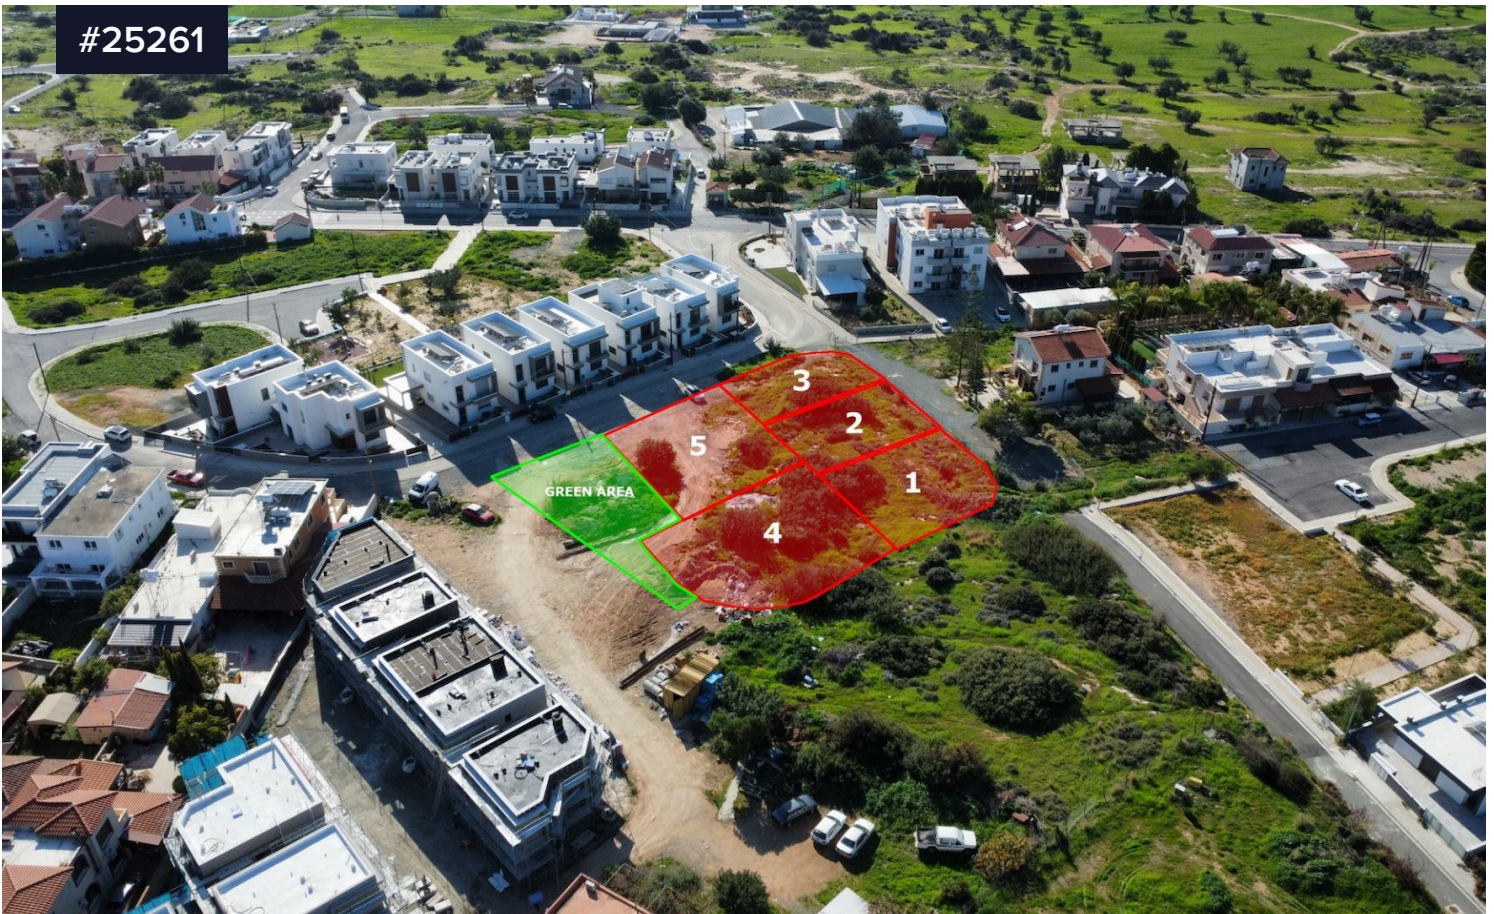

#25261

## Building Plot for sale in Ypsonas

€176,000 <sup>+VAT</sup>

 Ypsonas, Limassol

Area

 528 m<sup>2</sup>

Presenting a 528sq.m. corner building plot in the area of Ypsonas. With a 35% coverage and 60% density allowance, you can construct up to 2 floors, making this plot perfect for residential development. Enjoy the convenience of easy access to the highway and proximity to local amenities, all within a community featuring newly built roads and houses. This plot offers an excellent opportunity to create your dream home or a profitable investment in a rapidly growing area.