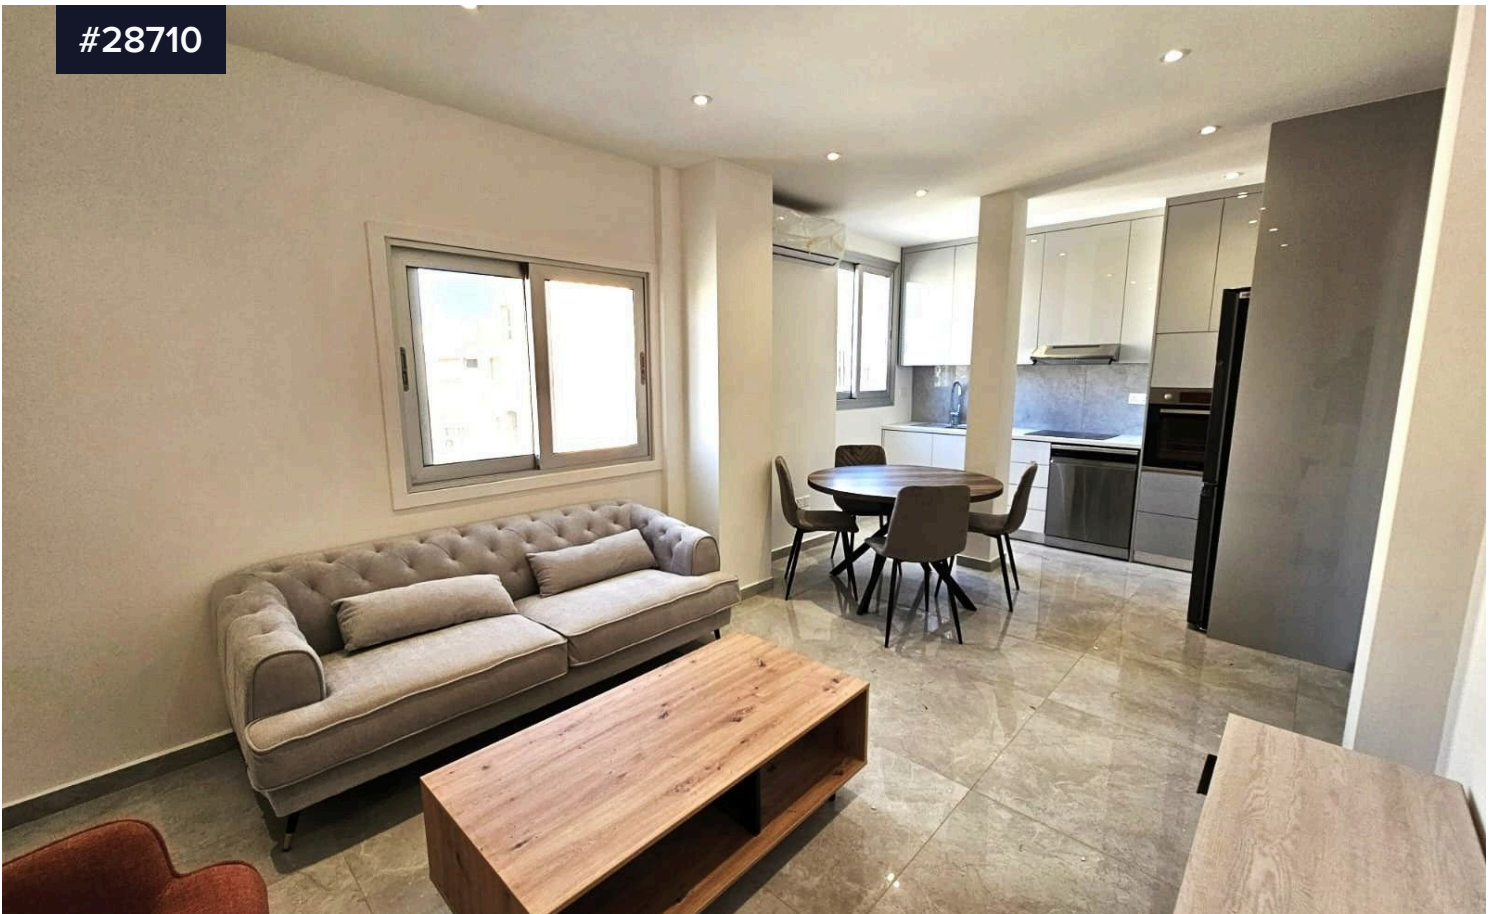

#28710

Two Bedroom Apartment for Rent next to the sea in Potamos Germasogeias

€1,950 /month

 Potamos Germasogeias, Limassol

Bedrooms

 2

Bathrooms

 2

This beautifully furnished apartment is now available for rent in the desirable Potamos Germasogeias area. Spanning 70 m², it features two spacious bedrooms and two modern bathrooms, perfect for couples or small families. Located on the top floor, you will enjoy stunning views of the city, countryside, and the sea.