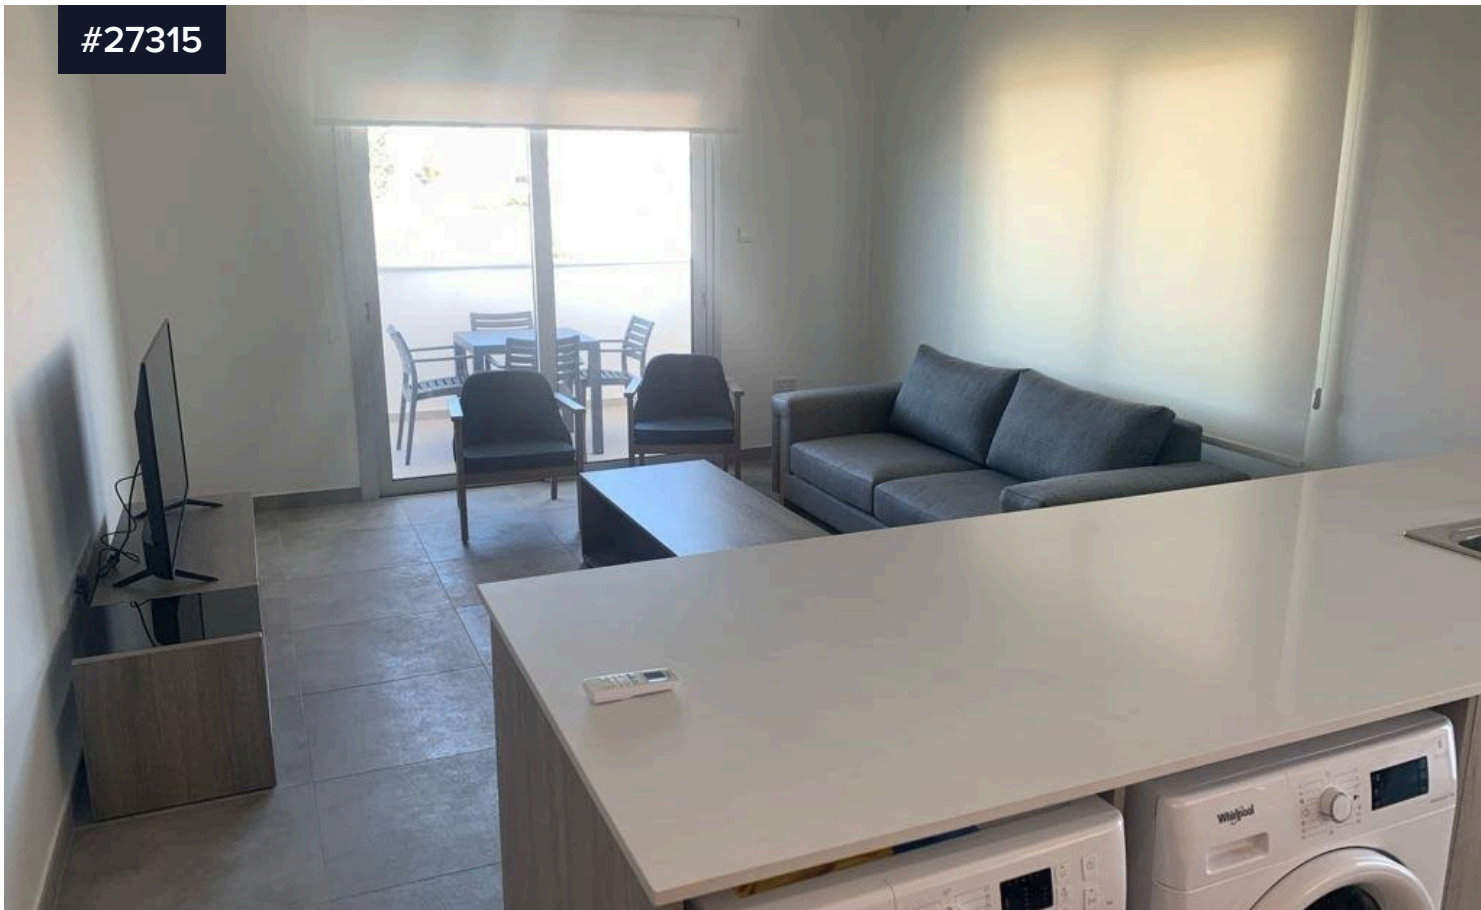

#27315

FURNISHED 1 BEDROOM APARTMENT IN CENTRAL LIMASSOL PETROU KAI PAVLOU AREA.

€1,400 /month

 Apostolou Petrou & Pavlou, Limassol

Bedrooms

 1

Bathrooms

 1

Energy efficiency rating

 A

This lovely spacious and bright new 1 bedroom apartment is in the sought and central location of Petrou kai Pavlou, walking distance to all amenities and easy access to all arteries of Limassol.

modern design, fully equipped throughout, 2nd floor, small building, covered parking.

A/C throughout.