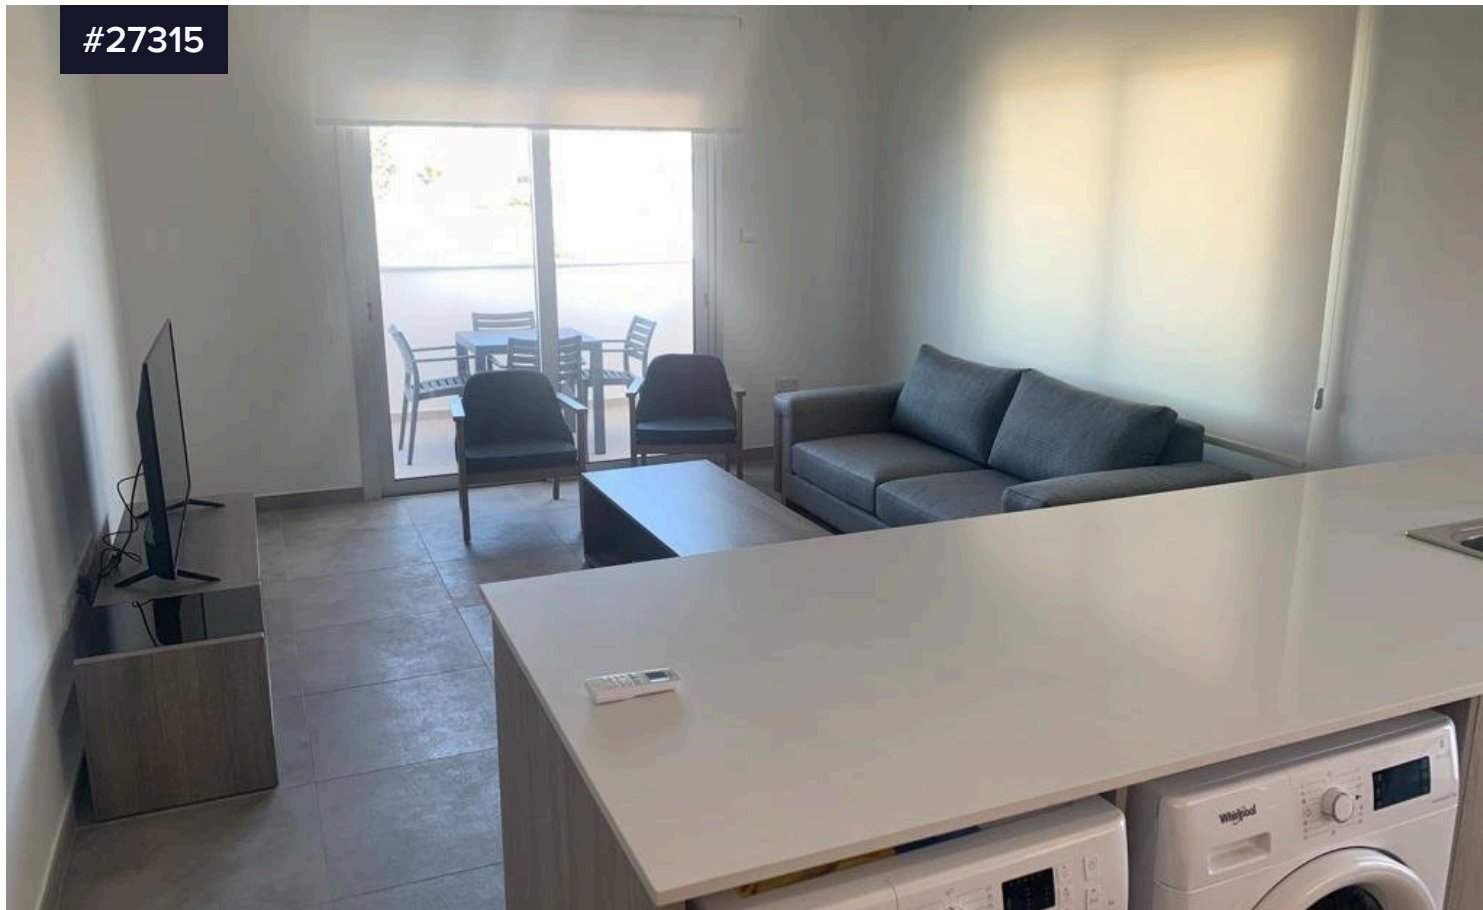

#27315

FURNISHED 1 BEDROOM APARTMENT IN CENTRAL LIMASSOL PETROU KAI PAVLOU AREA.

€1,400 /month

 Apostolou Petrou & Pavlou, Limassol

Bedrooms

 1

Bathrooms

 1

Energy efficiency rating

 A

This lovely spacious and bright new 1 bedroom apartment is in the sought and central location of Petrou kai Pavlou, walking distance to all amenities and easy access to all arteries of Limassol.

modern design, fully equipped throughout, 2nd floor, small building, covered parking.

A/C throughout.