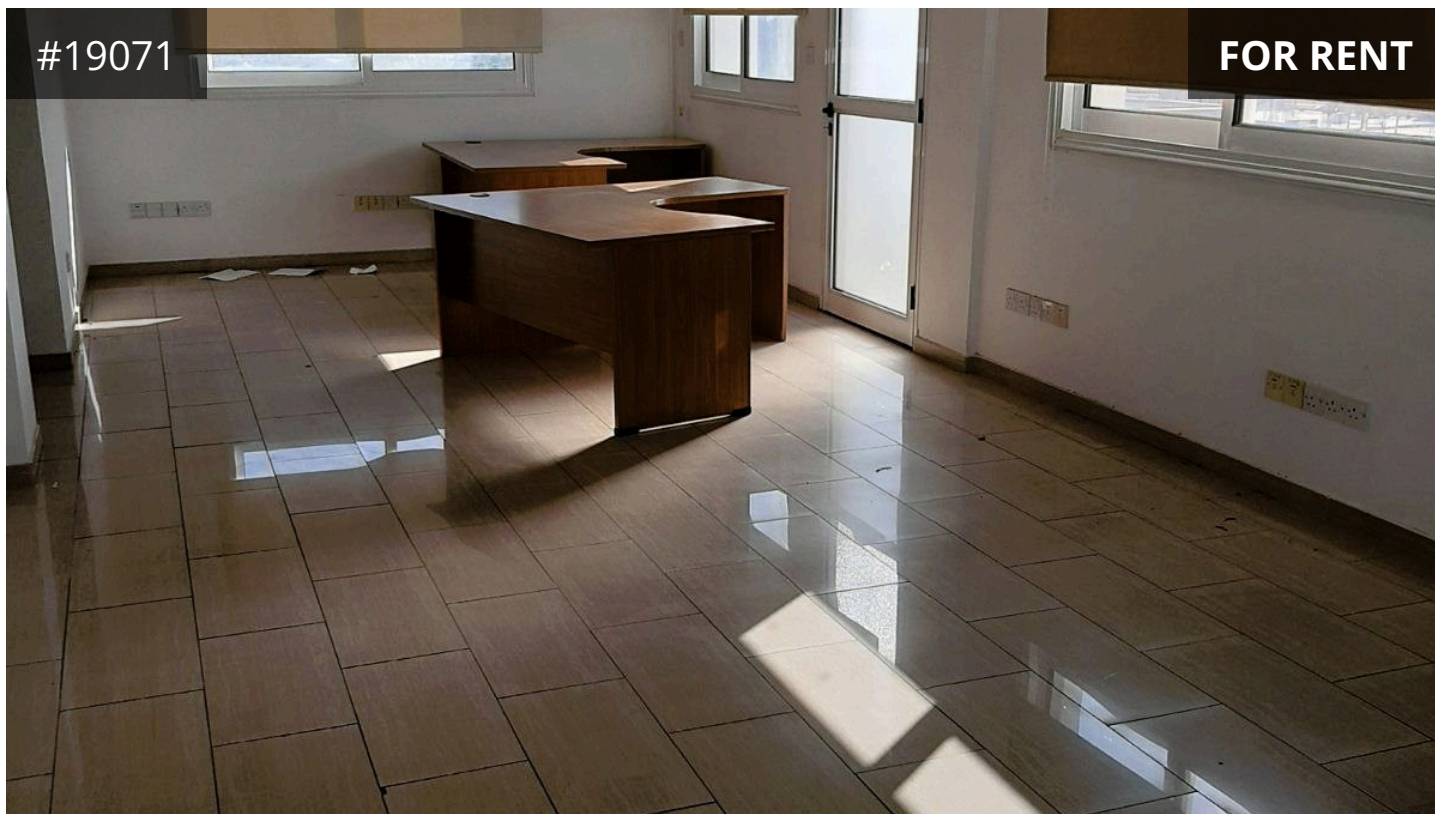

#19071

FOR RENT

Limassol, Ypsonas
200 m² Covered

FOX
SMART ESTATE AGENCY

Description

Office space of 200 square meters located in Ypsonas area of Limassol. It has one w.c., , one kitchenette, a/c in all areas and big windows facing the main road.

Also it has parking space for one car and beautiful veranda to enjoy your coffee.

The office is ideal for doctor, lawyer, architectural office etc.

It has easy access to main roads and all services and amenities.

Please call for a viewing!

€3,000 +VAT /month

TYPE	Office
COVERED	200 m ²
STATUS	Key ready
YEAR OF CONSTRUCTION	2018

foxrealty.eu