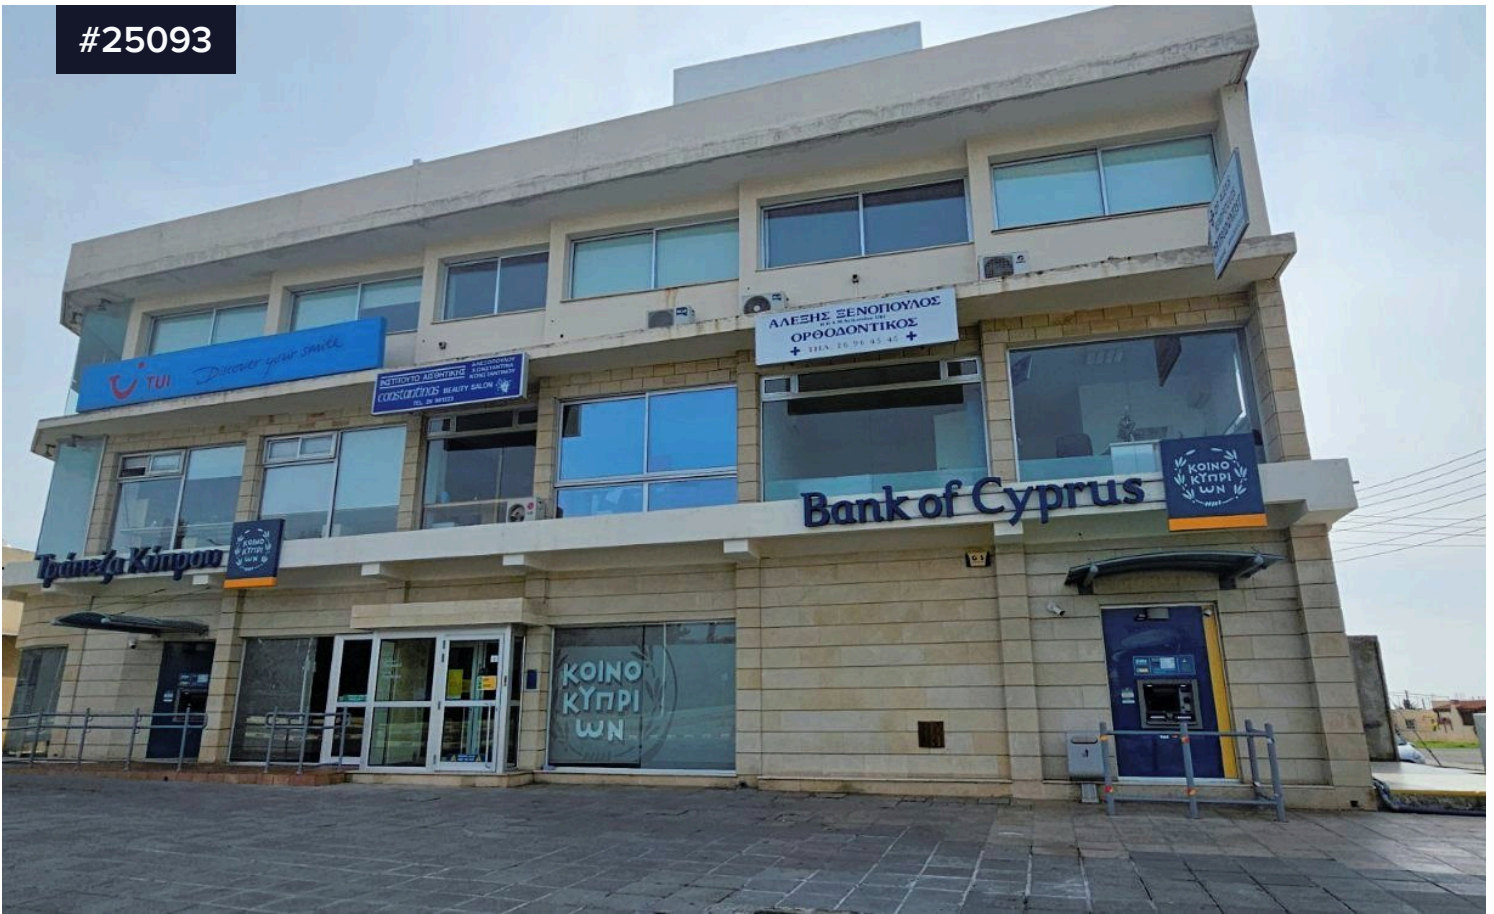

#25093

Exceptional Office Space in Paphos Central, Cyprus

€1,500 ^{+VAT} /month

 Pafos, Paphos

Covered

 120 m²

Exceptional Office Space in Paphos Central, Cyprus

Discover a prestigious office space located in the heart of Paphos, Cyprus, offering unparalleled convenience and functionality for businesses of all sizes. Situated on the second floor of a well-appointed three-story building constructed in 1990, this office encompasses 120 square meters of meticulously designed work environment.

Upon entering, occupants are greeted by a spacious and inviting open-plan layout, fostering collaboration and productivity. The seamless

Type	Office
Status	Used
Year of construction	1990
Energy efficiency rating	 Certificate expected