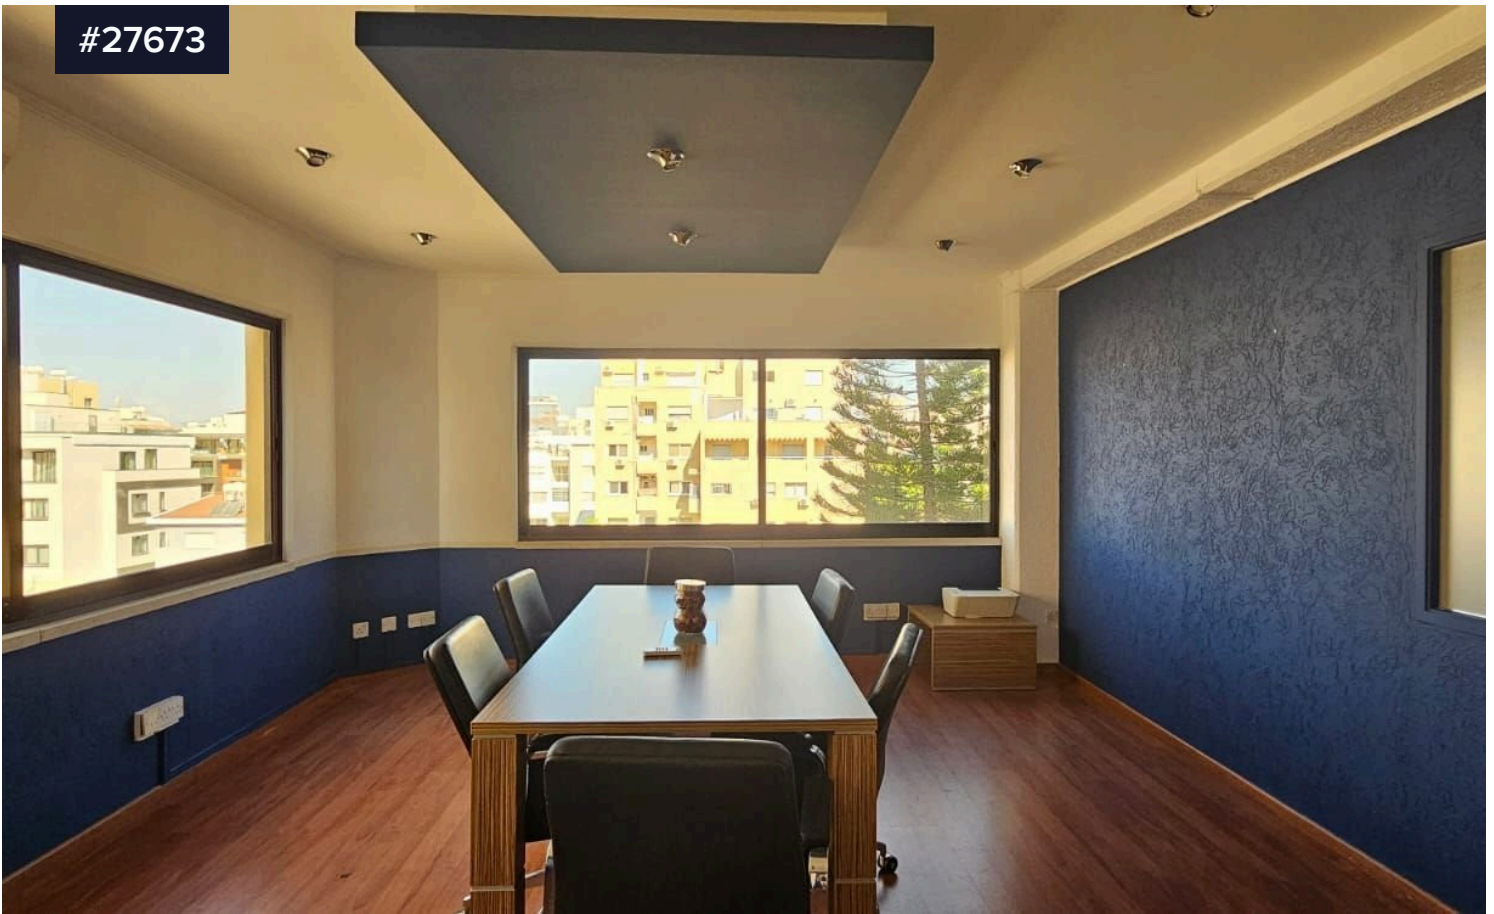

#27673

Office for rent In Neapoli , Limassol

€4,500 ^{+VAT} /month

 Neapoli, Limassol

Covered

 **266 m²**

Nice office located in Neapoli area in Limassol is available now.
The office is on fifth floor and has internal area 266 square meters .
It has an open plan area, kitchenette , two w.cs. , a/c in all areas , two un-covered parking spaces and big windows facing the main road.
The office is not furnished.
It is on the main road and is ideal for doctor, lawyer, architectural office etc.
It has easy access to main roads and all services and amenities.
Please call for a viewing!