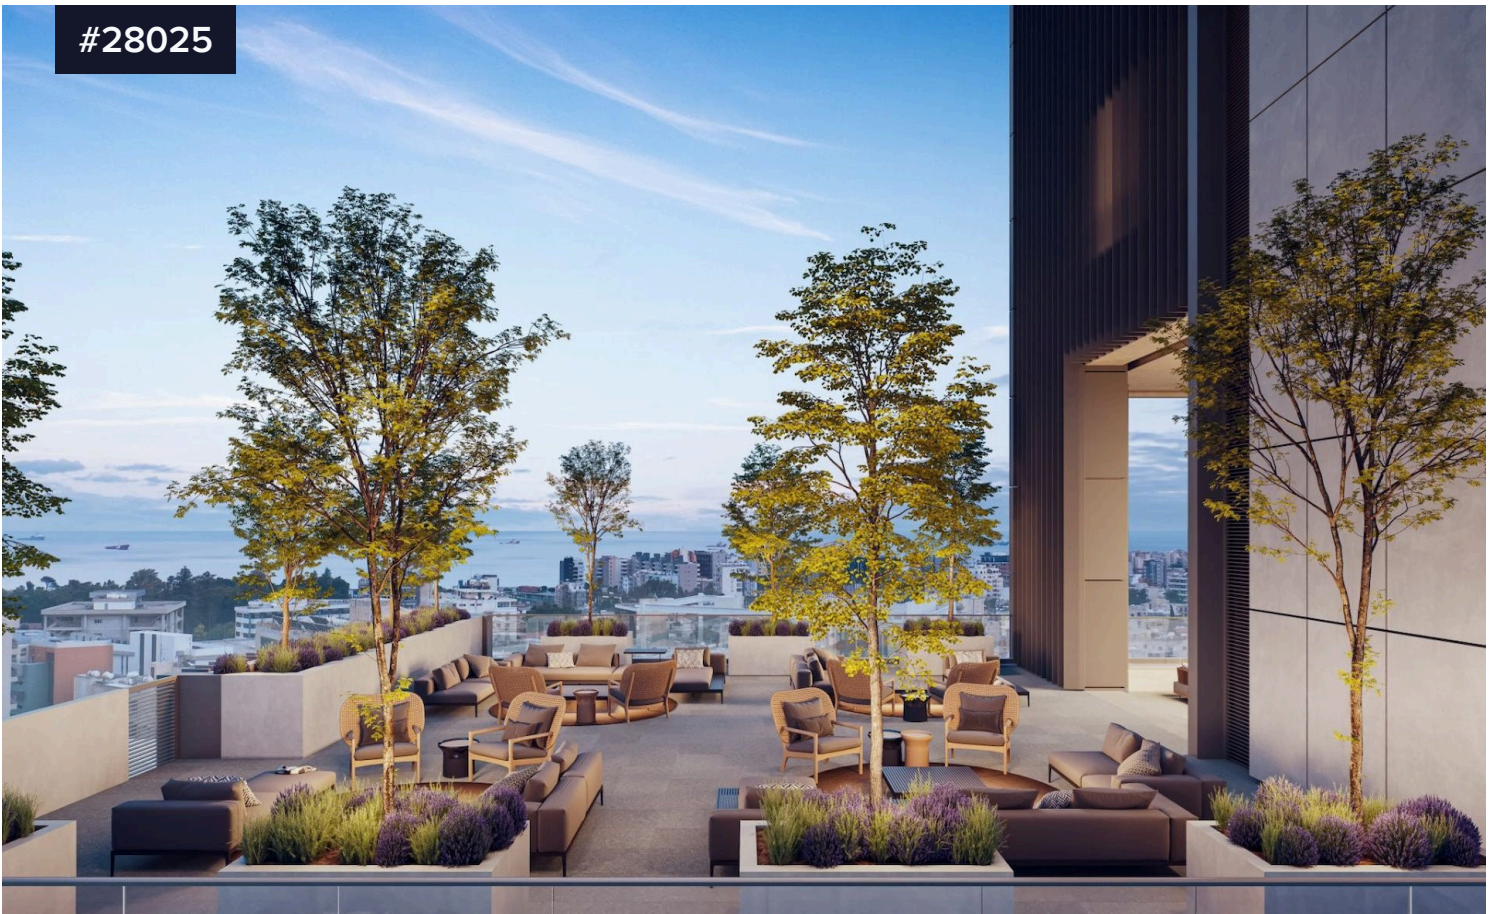

## Luxury Office Space of 285sqm for Rent in Limassol

€21,750 <sup>+VAT</sup> /month

 Limassol, Limassol

Covered

 285 m<sup>2</sup>

Discover the future of the workplace – a forward-thinking commercial landmark, shaking up the work lifestyle paradigm in Limassol.