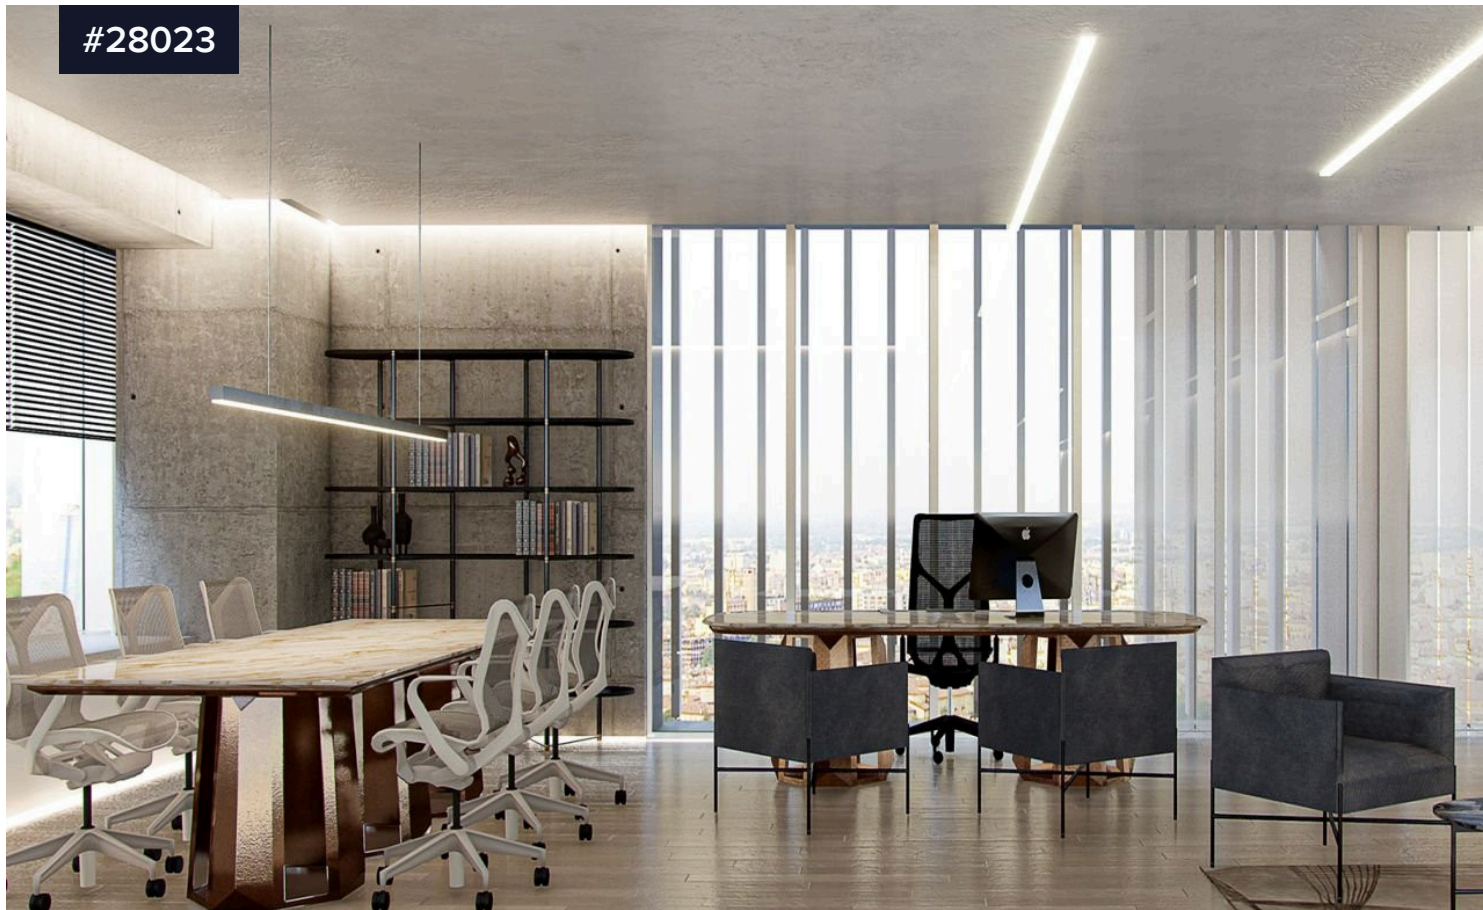

#28023

Luxury Office Space of 285sqm for Rent in Limassol

€21,500 ^{+VAT} /month

 Limassol, Limassol

Covered

 285 m²

Discover the future of the workplace – a forward-thinking commercial landmark, shaking up the work lifestyle paradigm in Limassol.

The business centre is an exclusive nexus for networking, strategizing, and of course, celebrating success. This executive club goes above and beyond premium meeting and conference facilities. Here distinguished members make use of a range of unparalleled services and amenities.