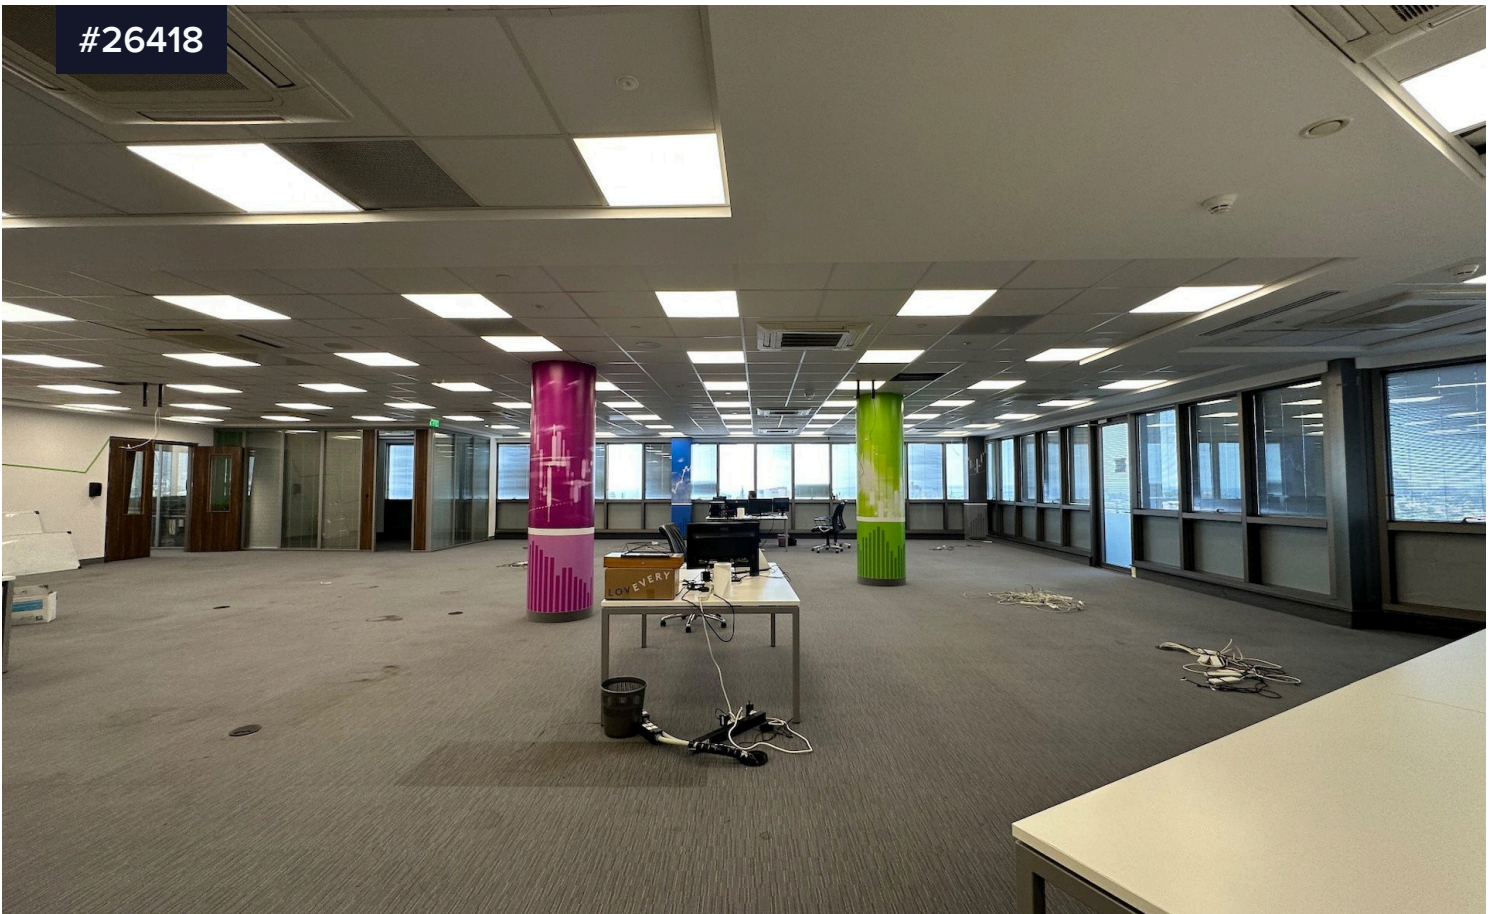

#26418

Luxury offices in central Limassol near Historical town

€11,000 ^{+VAT} /month

Katholiki, Limassol

Covered

373 m²

Luxury offices in central Limassol near the Historical Town.

373 Sqm with 5 designated parking spaces.

Raised floors, VRV, server room, conference, reception area, open plan, smokers areas, roof terrace.

Ready for immediate access.

Type	Office
Status	Used
Year of construction	2016
Energy efficiency rating	A