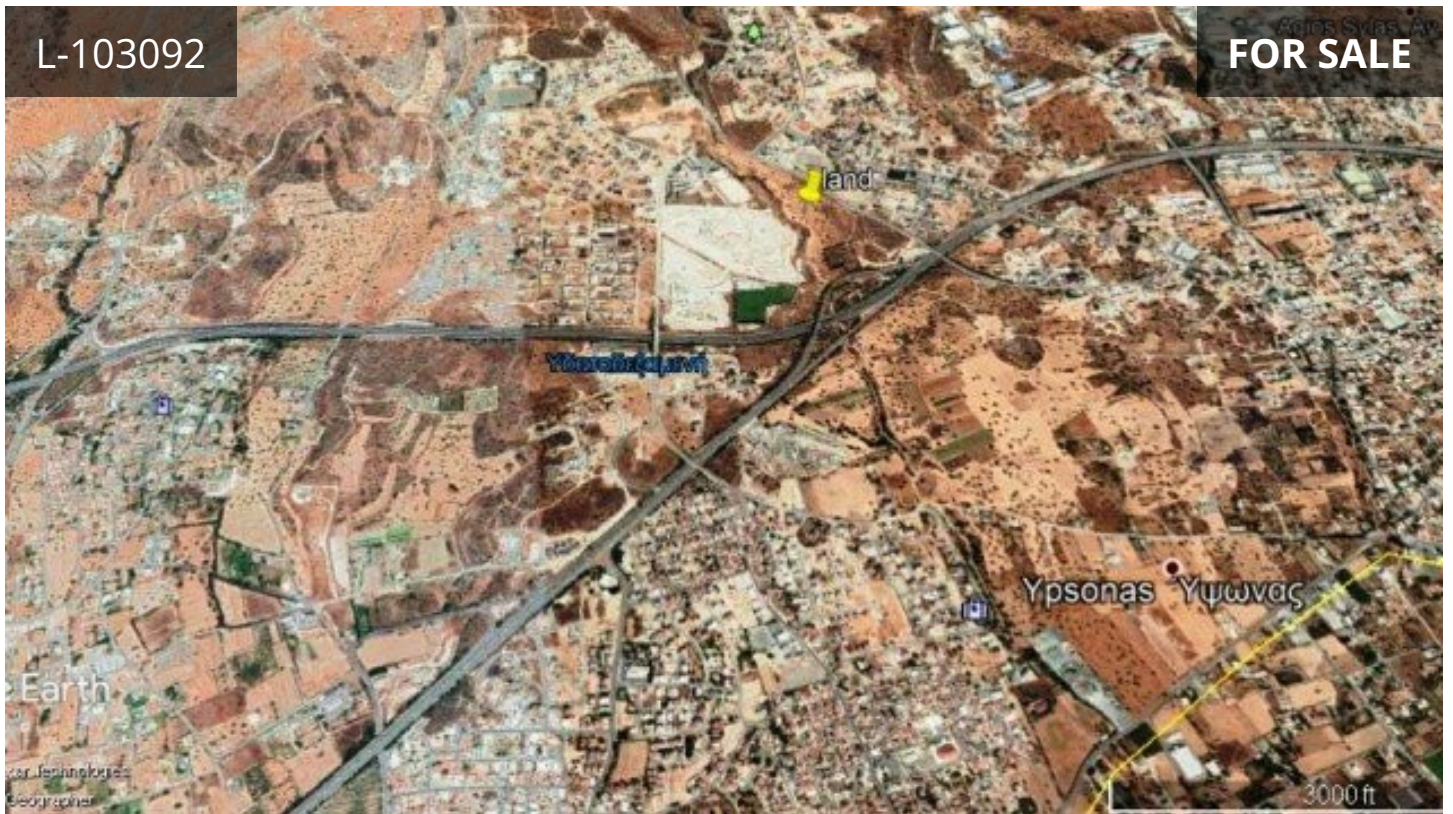

L-103092

FOR SALE

Limassol, Ypsonas

4348 m² Area

FOX

SMART ESTATE AGENCY

Description

The land is located in the Ypsonas area of Limassol and is suitable for a residential complex. The land is currently under separation and is awaiting for a separate title deed. Build factor is 60%, coverage is 35% with 2 floors allowed to be built.

€700,000 +VAT

TYPE	Field
PLOT	4348 m ²
TITLE DEED	Yes

foxrealty.eu