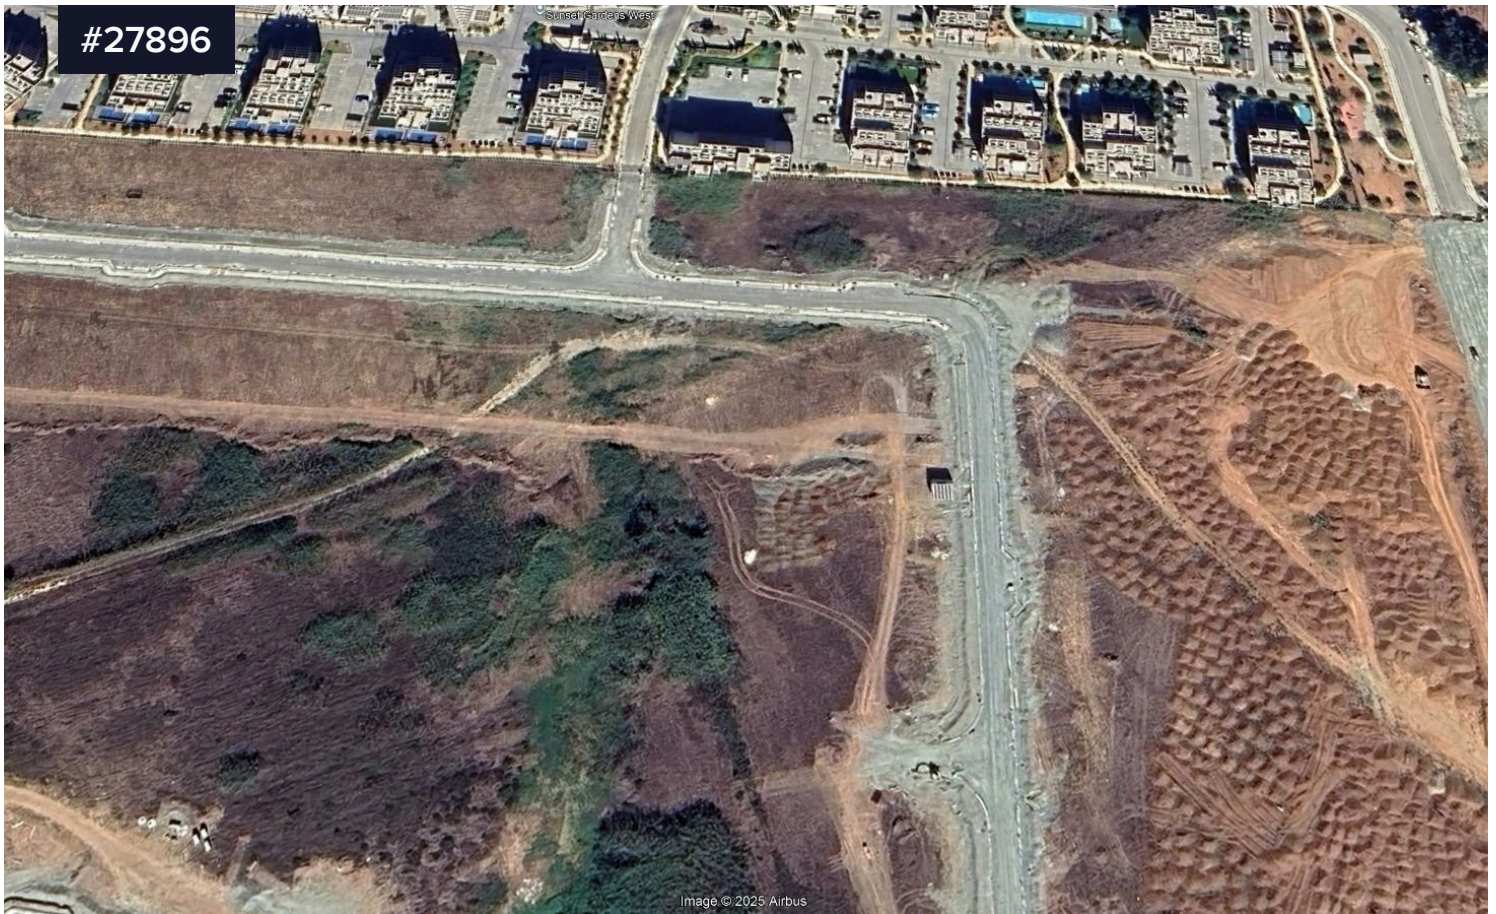

#27896

Image © 2025 Airbus

Large plot of 665 m² for sale in Tserkezoi, Limassol

€328,000 ^{+VAT}

 Tserkezoi, Limassol

Area

 665 m²

Type

Field

For sale is an impressive plot situated in the picturesque area of Tserkezoi. This large plot spans 665 m² with building density 30% and coverage 30%, offers the perfect opportunity for anyone looking to invest in land or build their dream home. Tserkezoi is known for its serene environment, beautiful landscapes, and a welcoming community, making it an ideal location for families or retirees.

Conveniently located close to the highway, this plot allows for easy access to nearby towns and cities, enhancing your lifestyle and connectivity. Residents can enjoy a variety of amenities just a short drive away, including grocery stores, cafes, and recreational facilities.