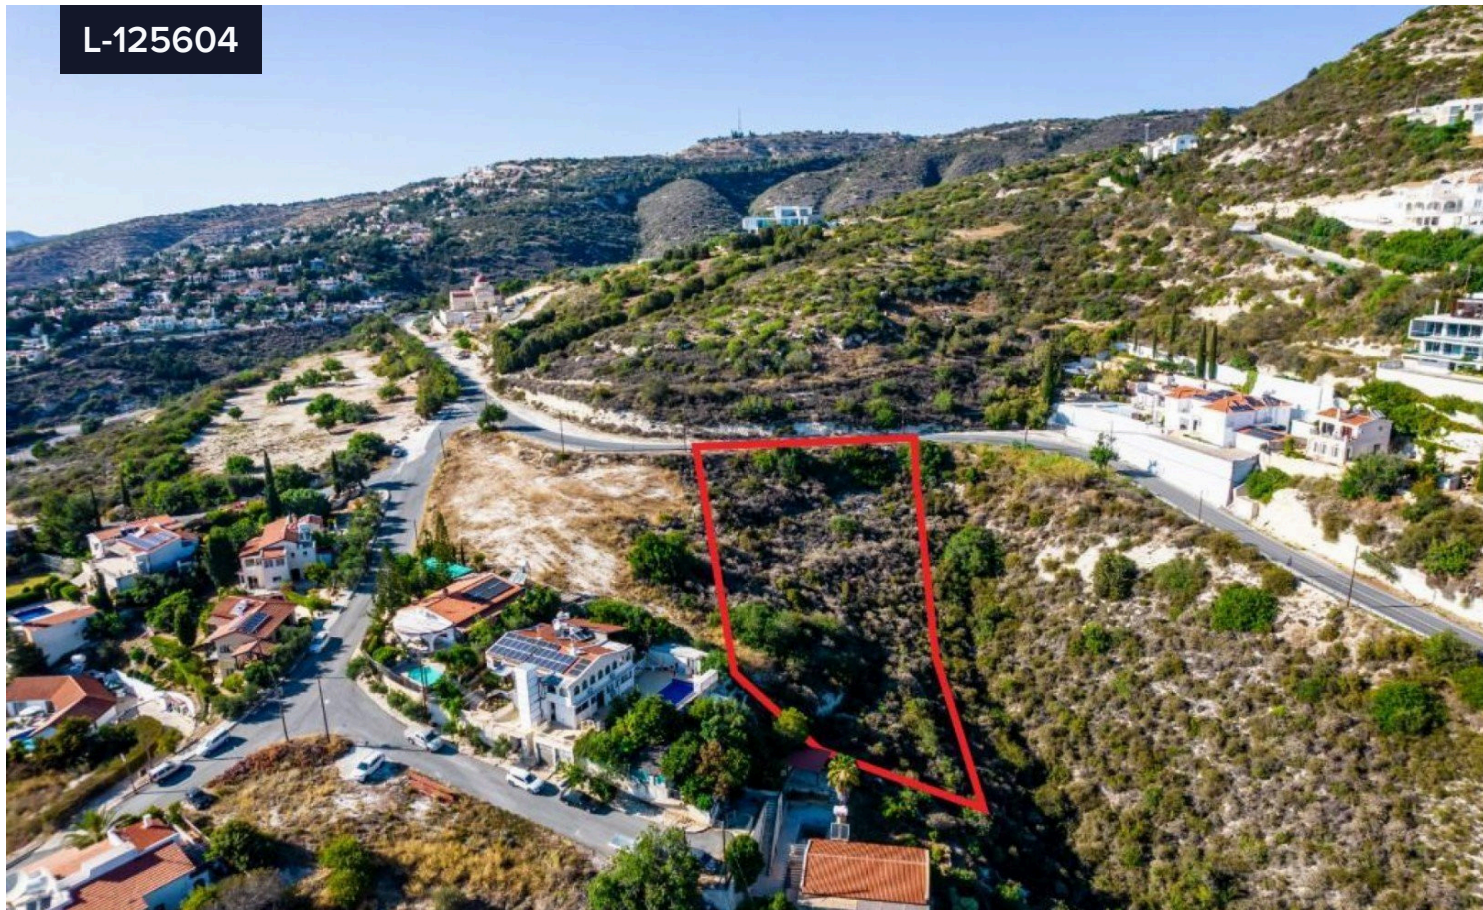

L-125604

Land For Sale In Tala Paphos Cyprus

€270,000 ^{+VAT}

 Tala, Paphos

Area

 3345 m²

The property is a residential field in Tala. The field has an area of 3,345sqm and a road frontage of 50m. It offers close proximity to amenities such as schools, retail shops and banks.