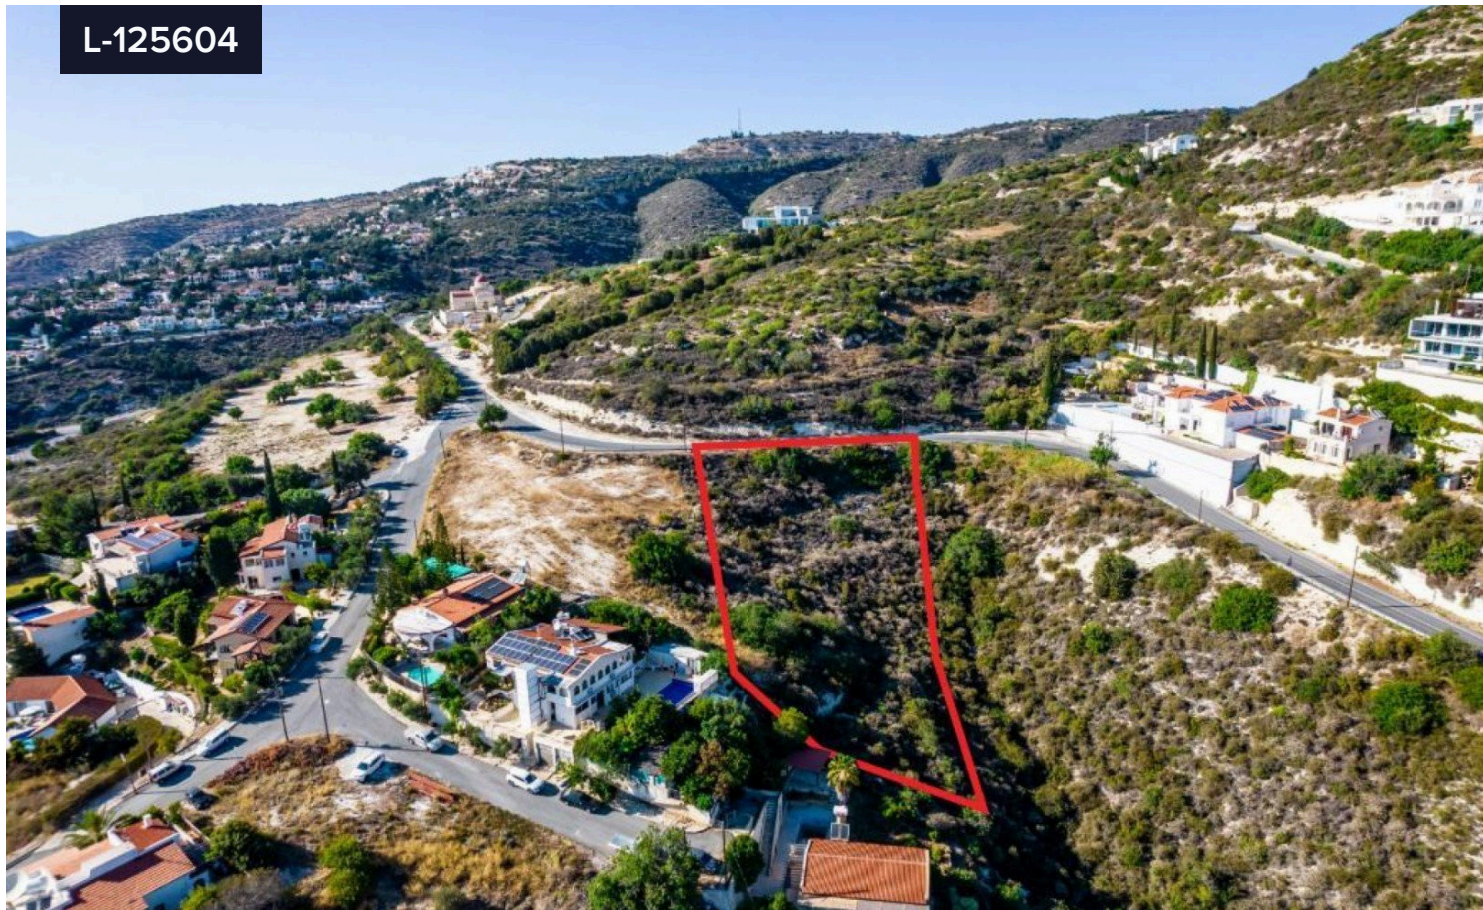

## Land For Sale In Tala Paphos Cyprus

€270,000 <sup>+VAT</sup>

 Tala, Paphos

Area

 3345 m<sup>2</sup>

The property is a residential field in Tala. The field has an area of 3,345sqm and a road frontage of 50m. It offers close proximity to amenities such as schools, retail shops and banks.