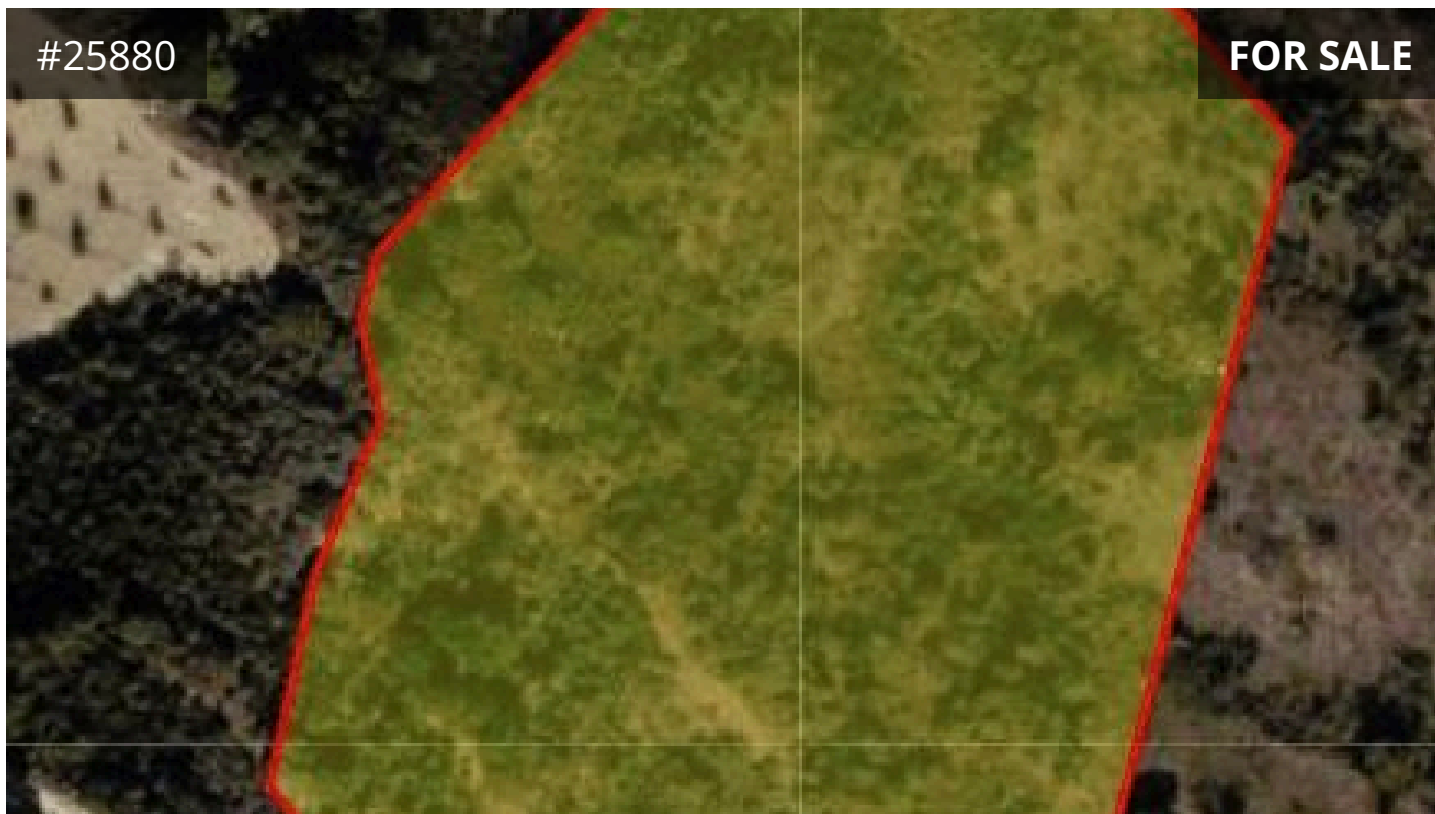

#25880

FOR SALE

## Paphos, Simou

14716 m<sup>2</sup> Area

### Description

Agricultural land located in Simou, Paphos

The size of this property is 14716 m.sq and its landlocked.  
Falls into Γ3 agricultural zone with a building density of 10% coverage 10%.  
Maximum height is 8.3 with 2 floors maximum.

€65,000

<b>TYPE</b>	Field
<b>PLOT</b>	14716 m <sup>2</sup>

foxrealty.eu