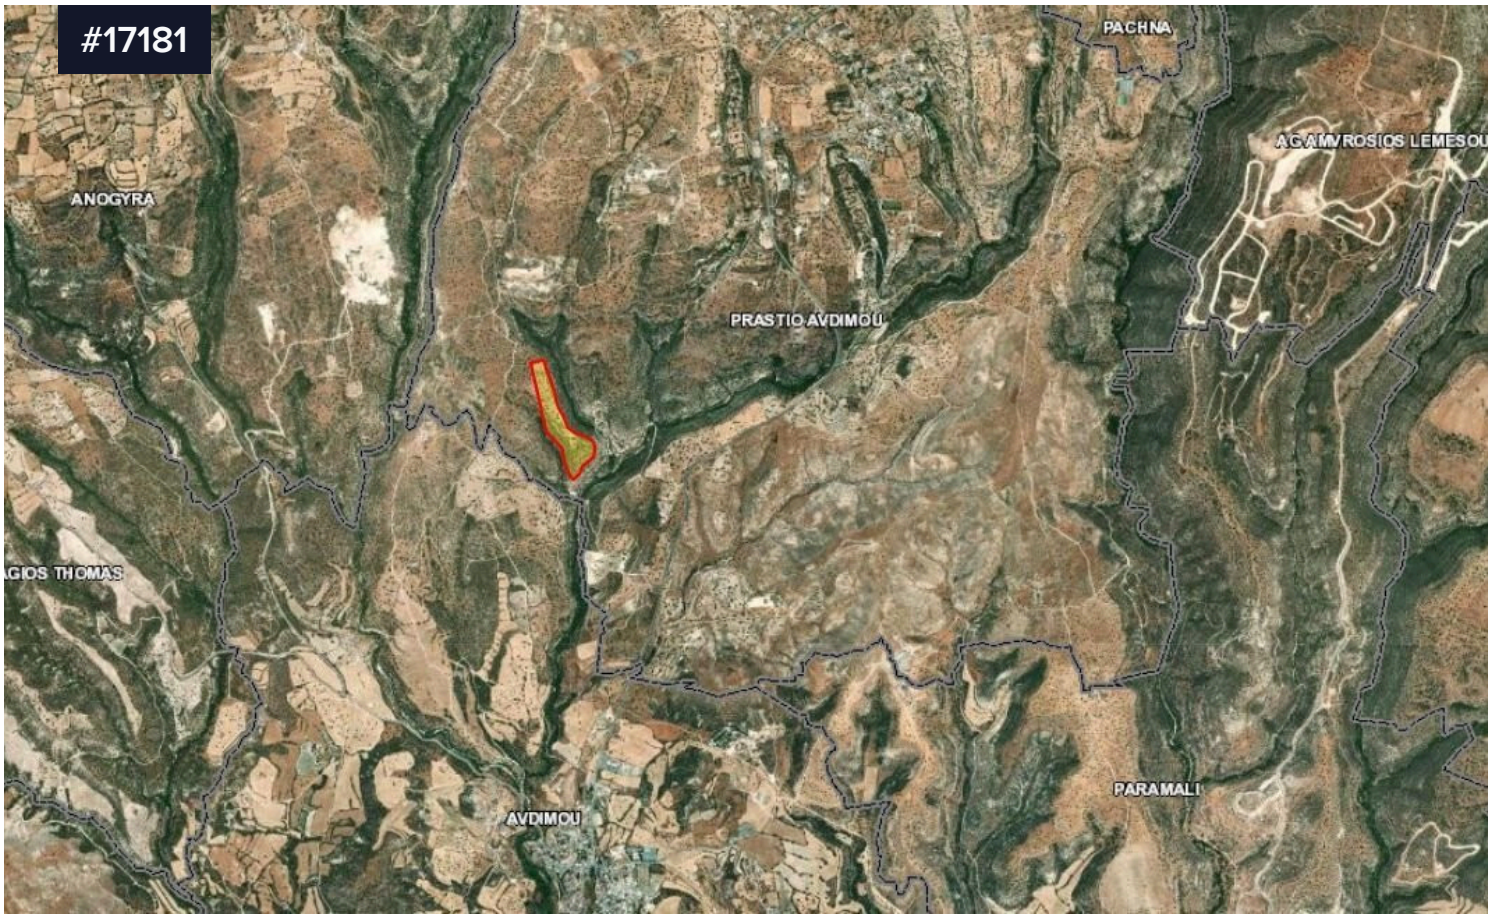

## LAND FOR SALE

€400,000

 Prastio Avdimou, Limassol

Area

 **62877 m<sup>2</sup>**

Type

Title deed

Field

Yes

Land for sale 62877 square meters in the village of Prastio Avdimou.

Main characteristics:

- Next to residential zoning with electricity network
- Easy access to nearby villages and 100M away from main road to Limassol & Paphos

Nearby landmarks:

Waterfall of Prasteio Avdimou: 1KM

Golf course: 5KM

Beach: 6KM

Limassol center: (20 mins)

Paphos airport: (25 mins)