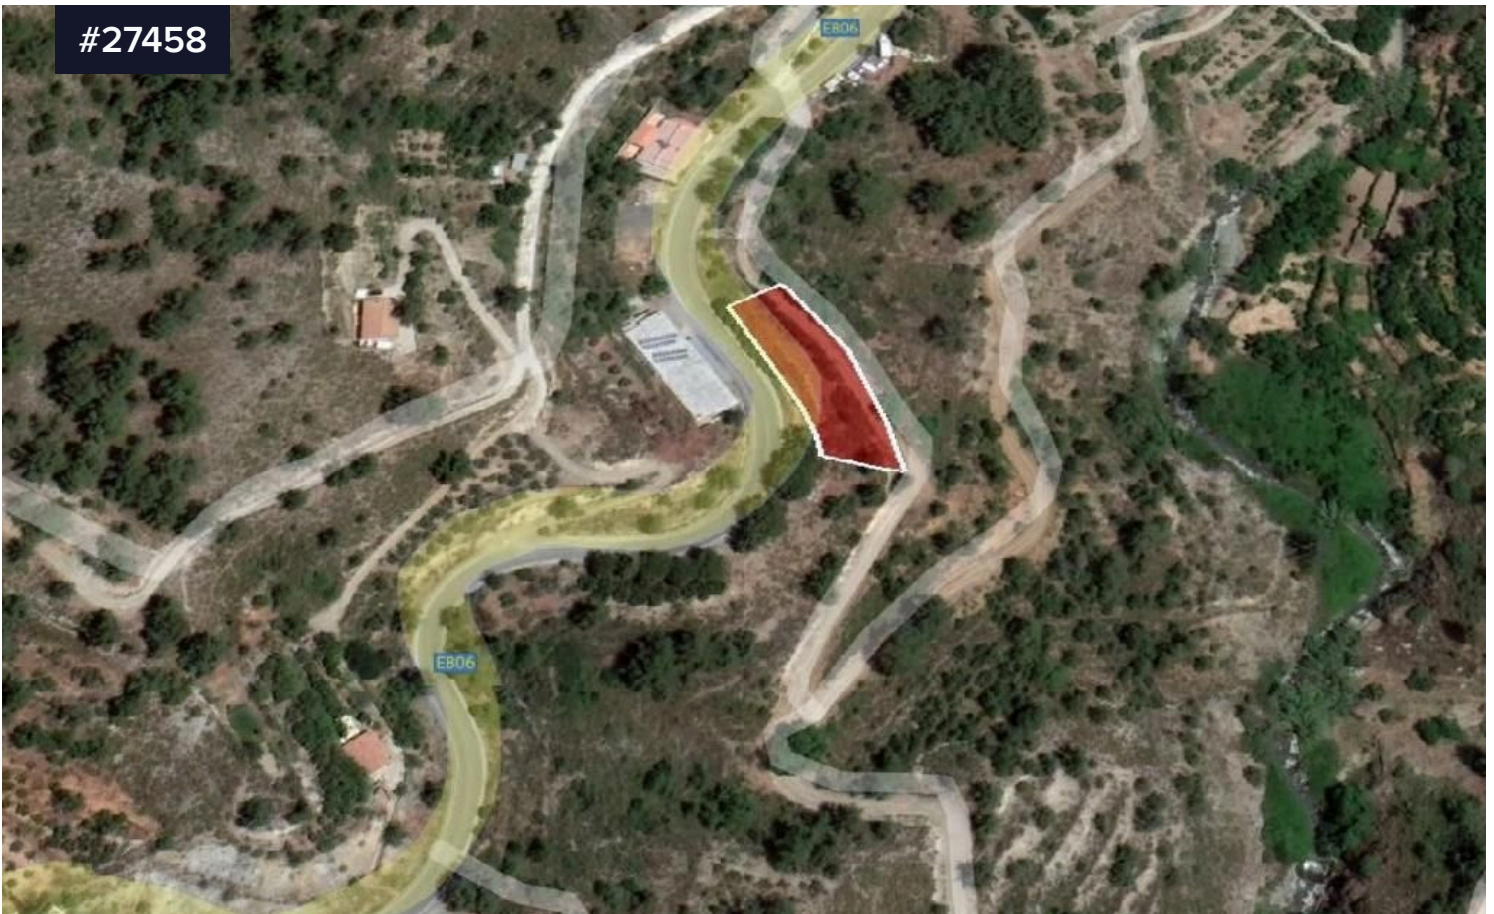

## Residential land for sale in Potamitissa village, Limassol

€24,000 <sup>+VAT</sup>

 Potamitissa, Limassol

Area

 1132 m<sup>2</sup>

Land located in the picturesque village of Potamitissa, in Limassol District. It is within a short distance of various picturesque villages in the area, nature trails, waterfalls and other places of interest.

It is located in a beautiful and a tree-lined area, approximate 500 meters southwest from the community centre and approximate 2 kilometers northeast of Pelendri village.

It has a regular shape with a sloping land topography and abuts onto registered road (Potamitissa –Pelendri road) with total frontage of approximate 53 meters.