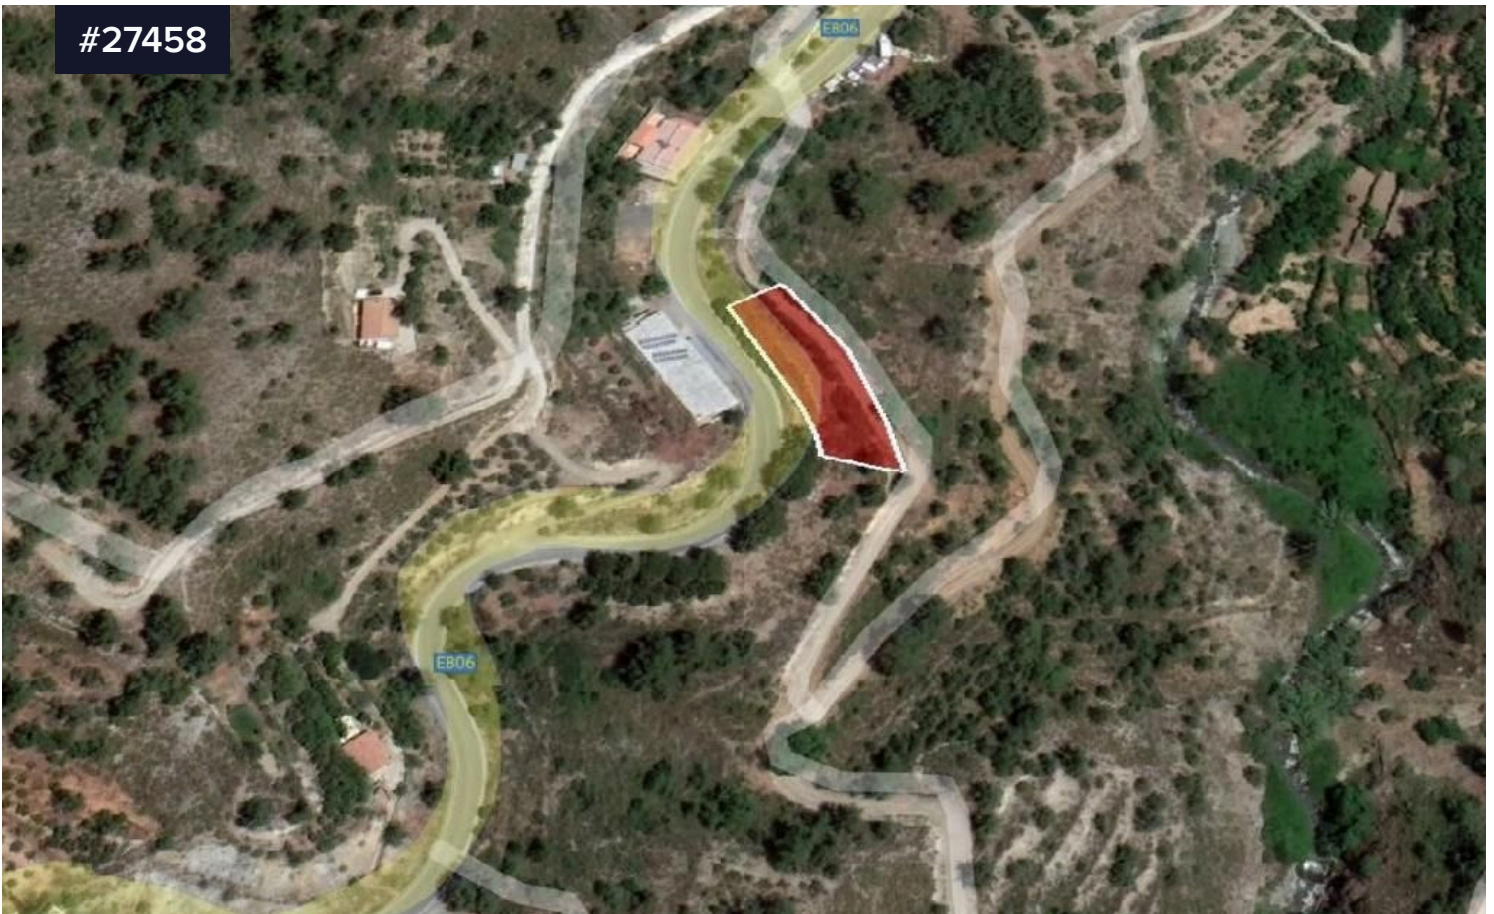

#27458

Residential land for sale in Potamitissa village, Limassol

€24,000 ^{+VAT}

 Potamitissa, Limassol

Area

 1132 m²

Land located in the picturesque village of Potamitissa, in Limassol District. It is within a short distance of various picturesque villages in the area, nature trails, waterfalls and other places of interest.

It is located in a beautiful and a tree-lined area, approximate 500 meters southwest from the community centre and approximate 2 kilometers northeast of Pelendri village.

It has a regular shape with a sloping land topography and abuts onto registered road (Potamitissa –Pelendri road) with total frontage of approximate 53 meters.