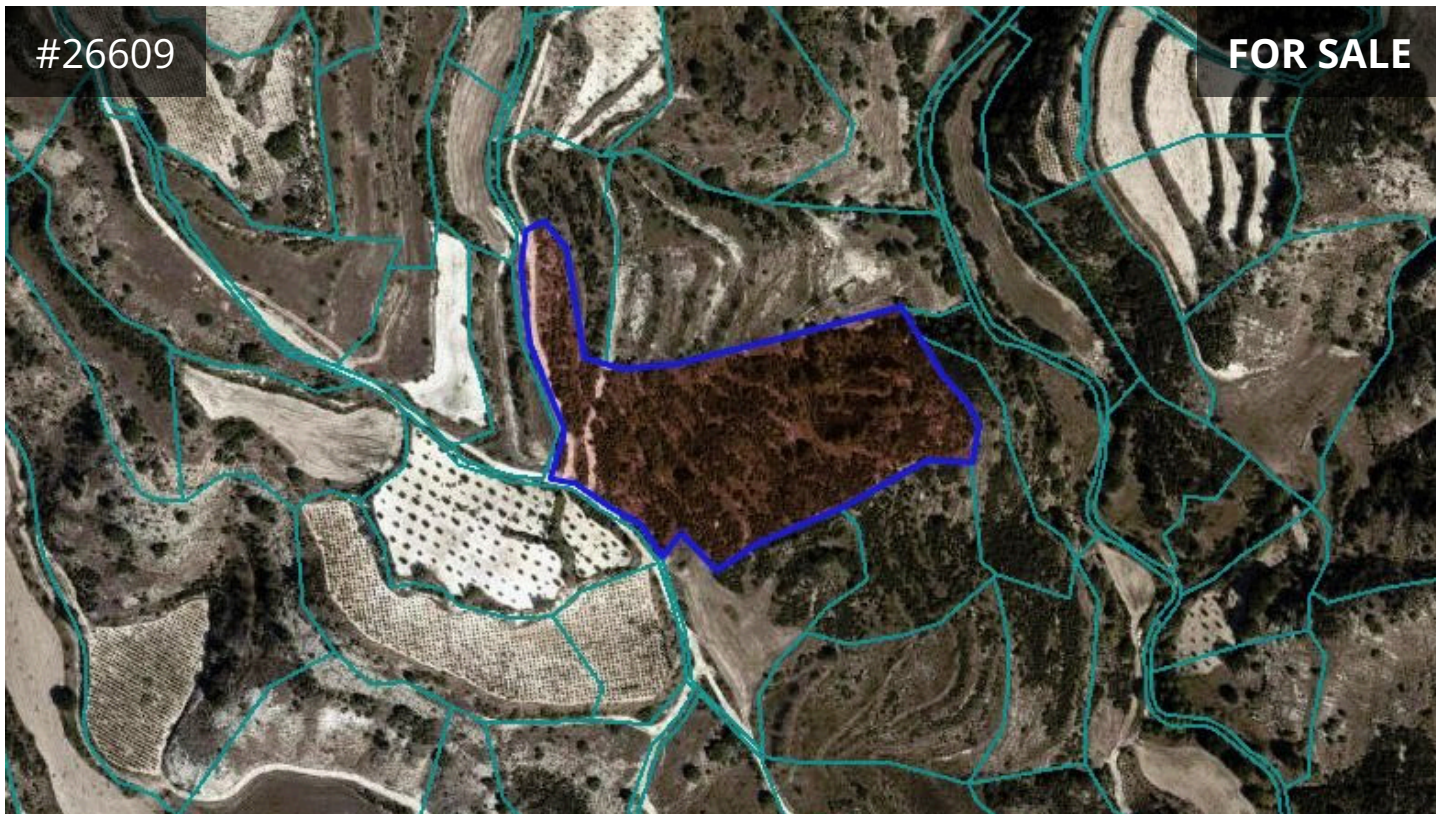

## Paphos, Polemi

21640 m<sup>2</sup> Area

**FOX**

SMART ESTATE AGENCY

## Description

For sale: Agricultural land located in the village of Polemi.

The land is accessible via a registered road and has easy access to the village of Polemi, which is approximately 2km away. It falls within the G3 agriculture zone and has a total size of 21640 sq.m.

# €115,000

<b>TYPE</b>	Field
<b>PLOT</b>	21640 m <sup>2</sup>
<b>TITLE DEED</b>	Yes

foxrealty.eu