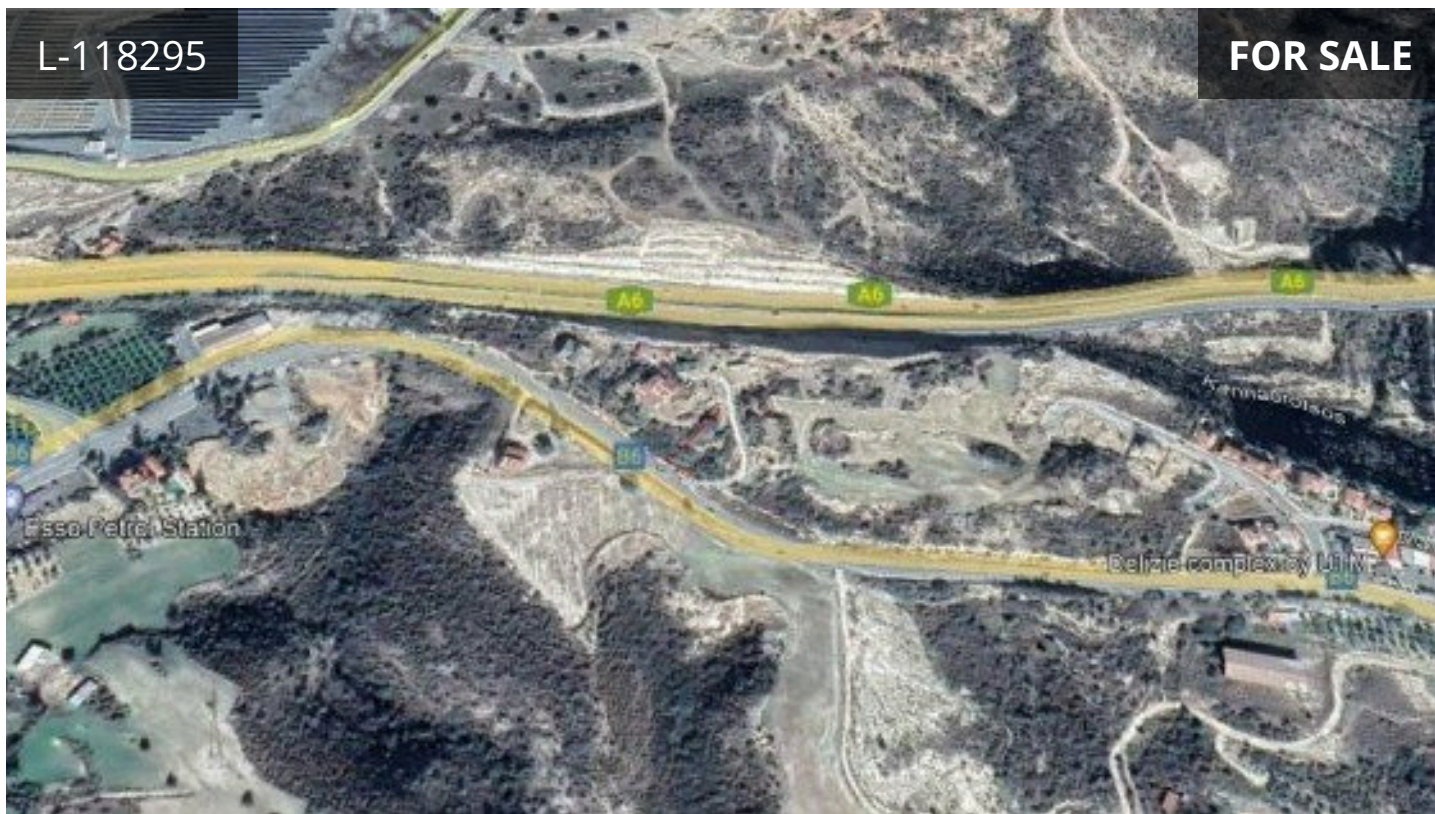

## Limassol, Pissouri

4470 m<sup>2</sup> Area

**FOX**

SMART ESTATE AGENCY

## Description

A nice 4470sqm residential land with amazing panoramic view in Pissouri villave in Limassol. The property is close to all amenities and high way, in a quiet residential area. It has 30% building density, 20% coverage and 2 floors allowance, road, water, electricity. Call as for more information and viewing.

€260,000 +VAT

<b>TYPE</b>	Field
<b>PLOT</b>	4470 m <sup>2</sup>
<b>STATUS</b>	Resale
<b>TITLE DEED</b>	Yes

foxrealty.eu