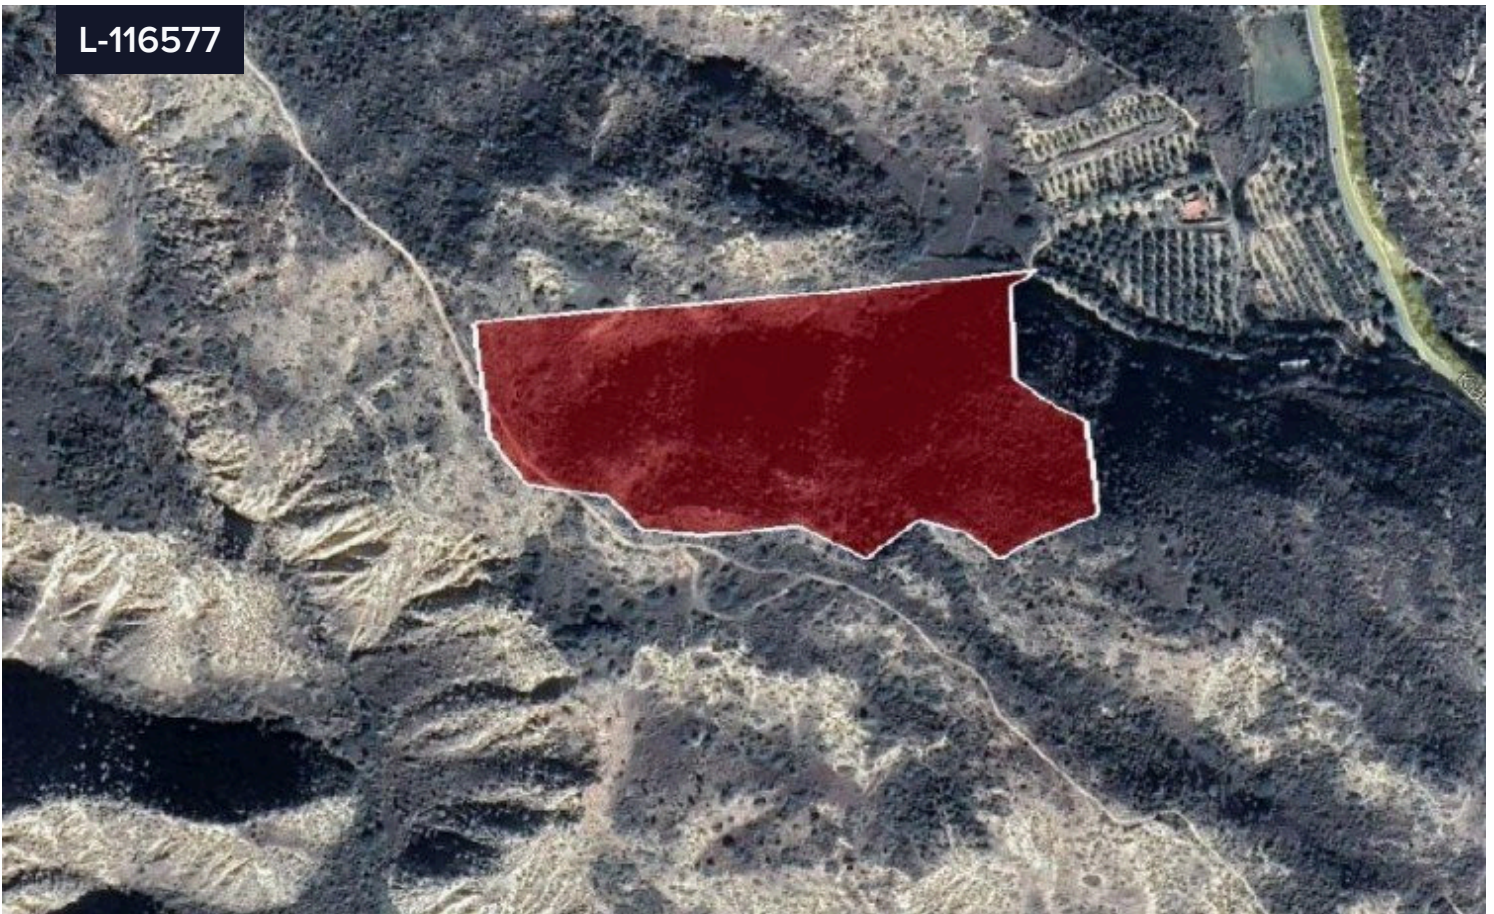

L-116577

Land For Sale In Pissouri Limassol Cyprus

€100,000

 Pissouri, Limassol

Area

 **43814 m²**

Type

Field

Title deed

Yes

Agricultural land in Pissouri village in Limassol

It has an irregular shape and sloping land surface. The property is considered landlocked, however it is situated only a short distance from the closest public registered road.

It is set in a tranquil, beautiful natural environment.