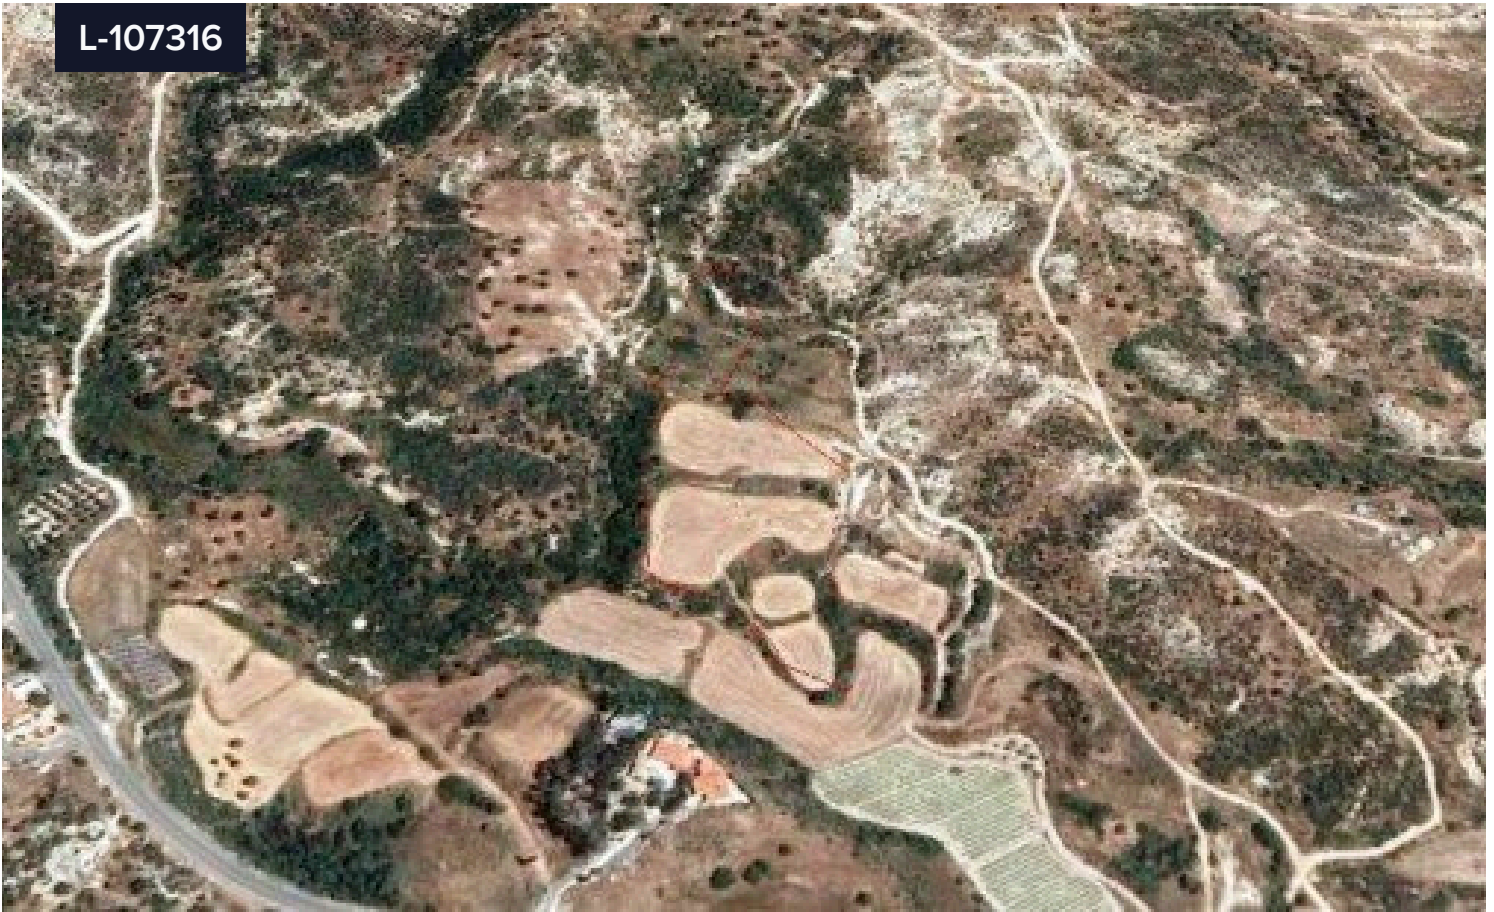

L-107316

Land For Sale In Pissouri Limassol Cyprus €450,000^{+VAT}

 Pissouri, Limassol

Area

 **16807 m²**

A nice 16807sqm agricultural land with amazing panoramic sea view in Pissouri village in Limassol. It has 10% buliding density and 10% coverage. please call us for more information and viewing.