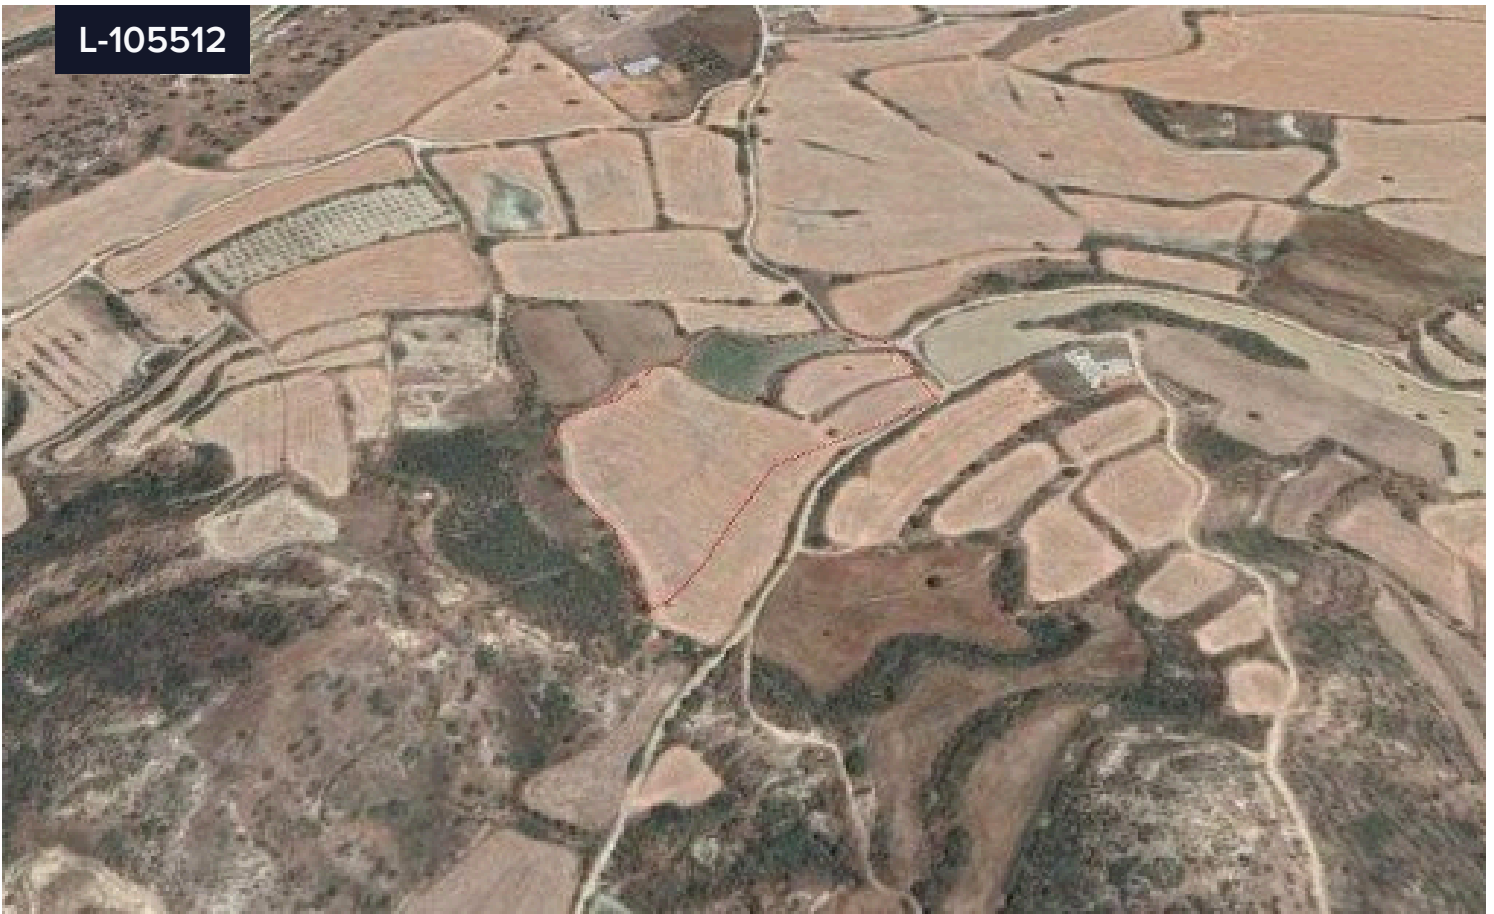

L-105512

Land For Sale In Pissouri Limassol Cyprus

€900,000 ^{+VAT}

 Pissouri, Limassol

Area

 24415 m²

A lovely commercial land 24415sqm in Pissouri village in Limassol with amazing panoramic views, 90% building density and 50% coverage. Please call for more information and a viewing.