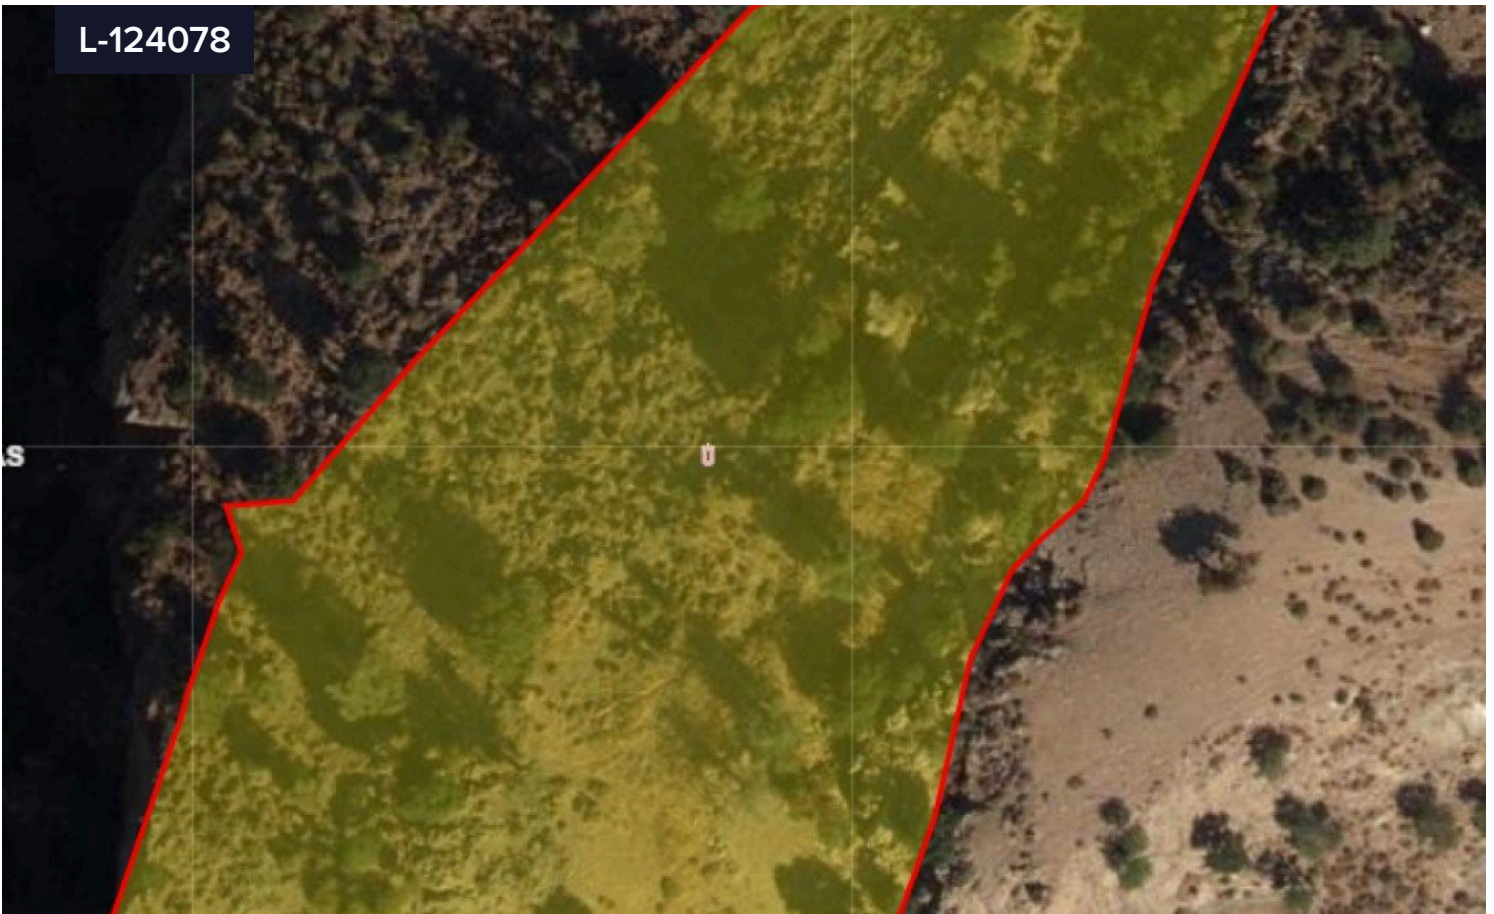

L-124078

## Land For Sale In Pegeia Paphos Cyprus

€65,000

 Pegeia, Paphos

Area

 **7358 m<sup>2</sup>**

Agricultural land located in Pegeia, Paphos. The size of the land is 7358 square meters. Falls into

Pegeia is situated mainly on the steep slopes of the coastal hills inland from Coral Bay, at the southern end of the Akamas Peninsula, and it lies 14 km northwest of Paphos. It has a large British population and a growing number of holiday homes and apartments. In the town centre can be found the town hall, a church, a police station and several small shops, restaurants and banks. Due to its hillside location many parts of the town offer views over Coral Bay and Paphos.

This asset is landlocked.

Type

Field

Title deed

Yes