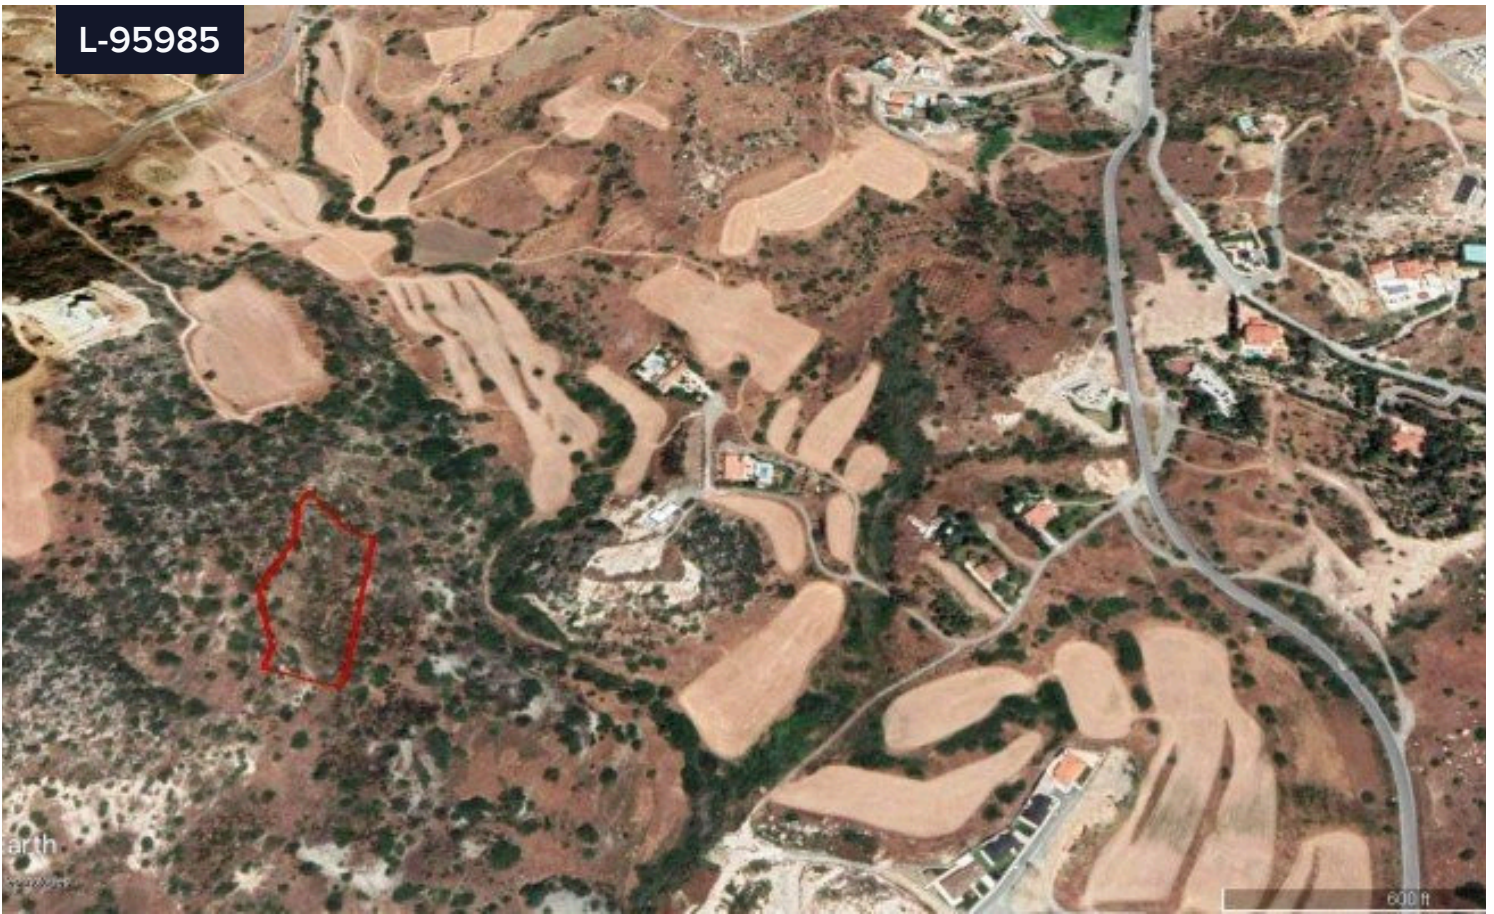

L-95985

Land For Sale In Pareklisia Limassol Cyprus €125,000

 Pareklisia, Limassol

Area

 **5686 m²**

The land is situated in the village of Pareklissia which is 5 minutes from Limassol. 10% coverage ratio, 10% building density, with an allowance to build up to 2 floors.