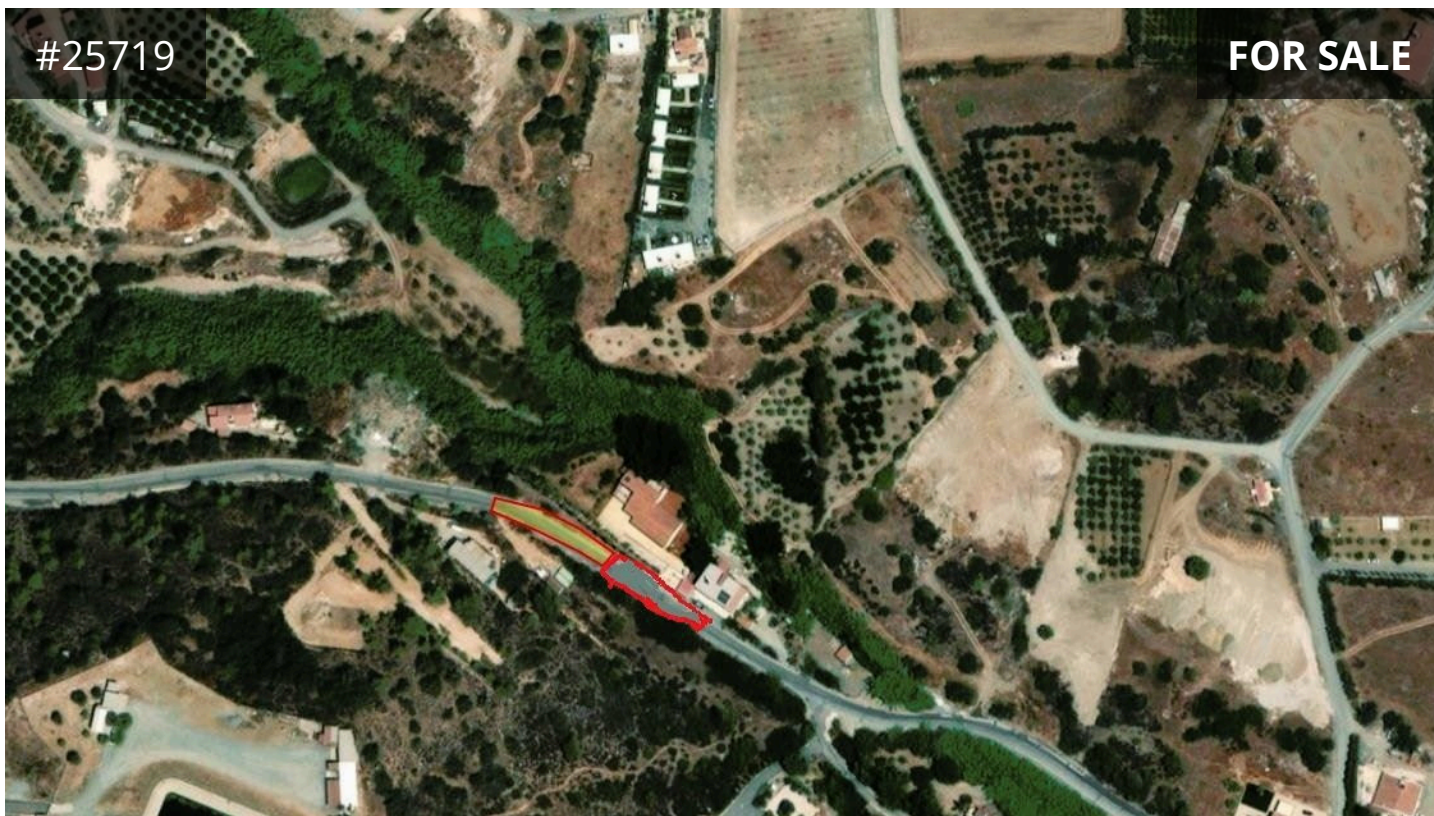

#25719

FOR SALE

Limassol, Parekklesia

916 m² Area

FOX

SMART ESTATE AGENCY

Description

For sale two adjoining agricultural fields, 316m² & 600m². The field falls within Agricultural Planning zone, with building density 10%, coverage 10%, two floors at a maximum height of 8.3 in the area of Parekklesia

€90,000

TYPE	Field
PLOT	916 m ²
TITLE DEED	Yes

foxrealty.eu