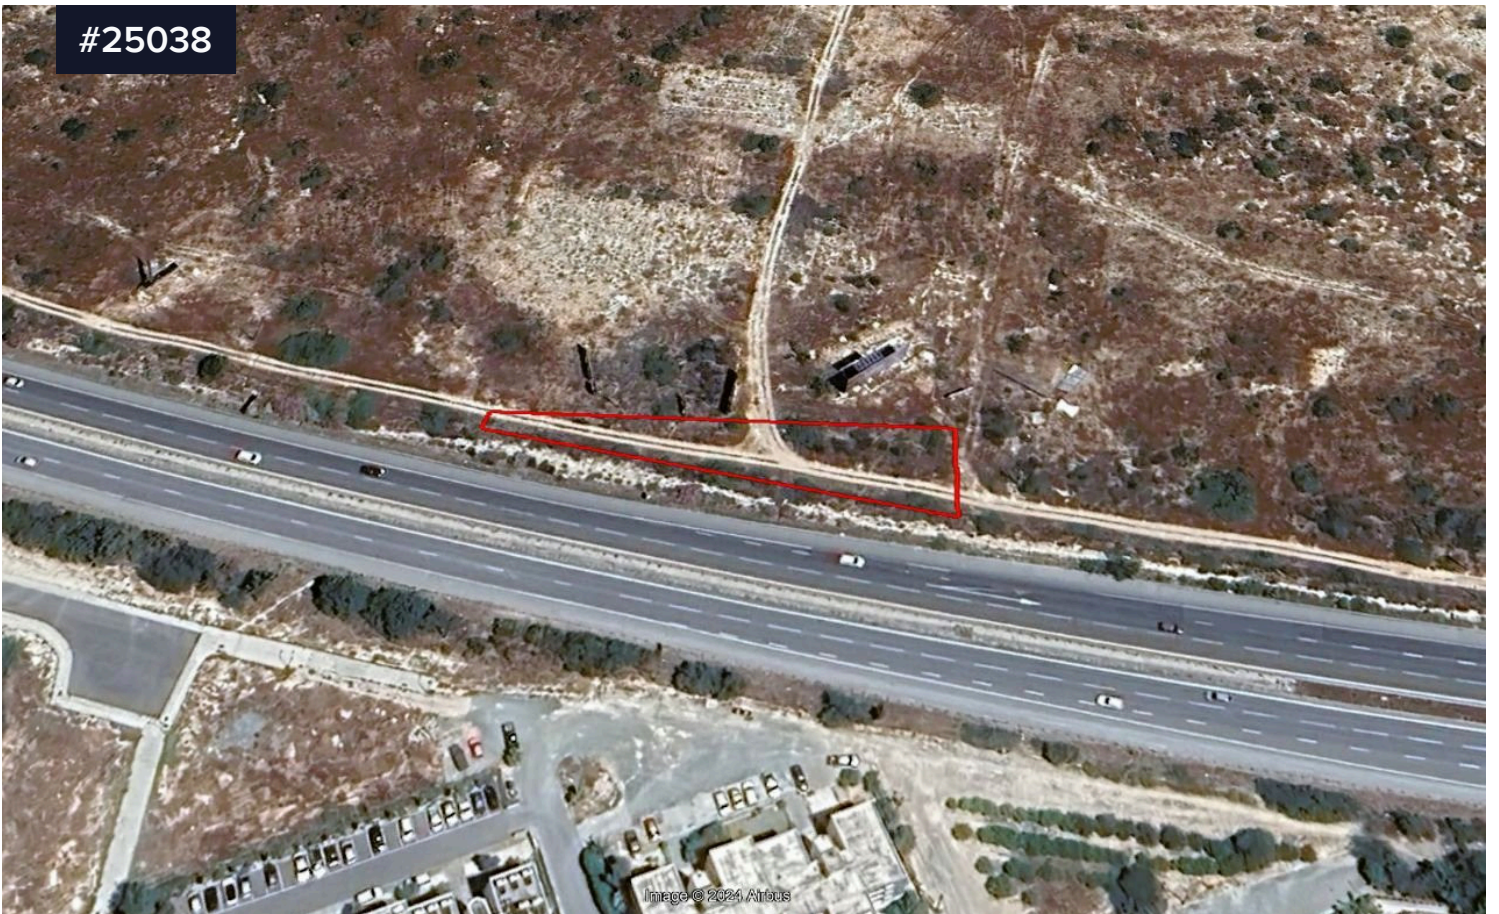

#25038

Residential Land for sale in Parekklesia

€150,000

 Parekklesia, Limassol

Area

 1004 m²

Discover this exceptional opportunity to own a 1004sq.m. residential land parcel with direct access to the highway. With a generous 15% coverage and 20% density allowance, this plot is ideal for various purposes such as storage units, billboards, and more. Situated in a highly visible location, it offers excellent exposure and accessibility. No road access.