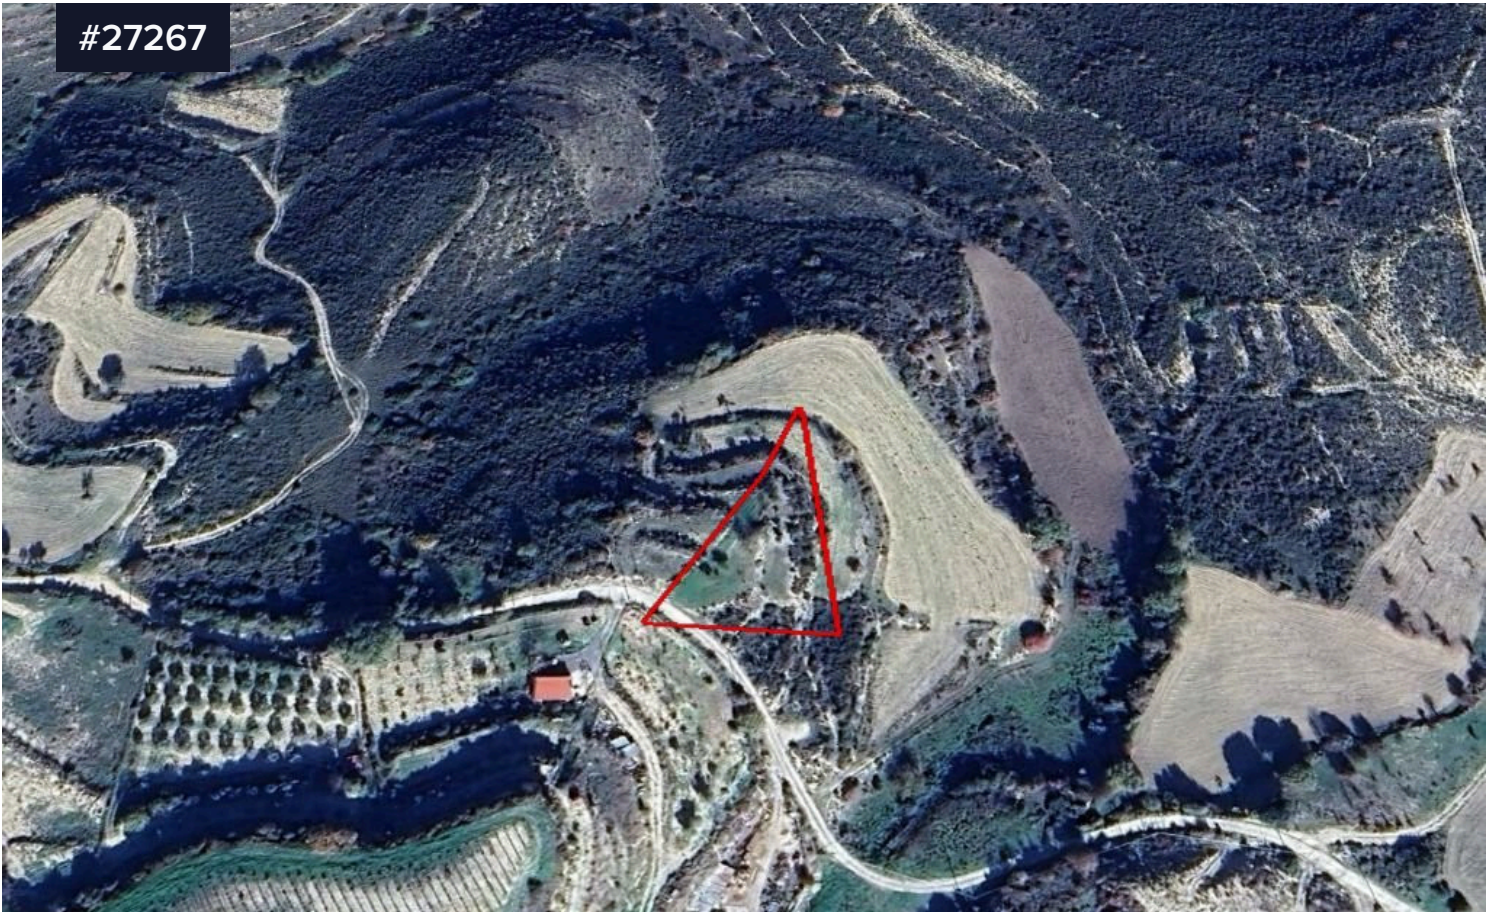

#27267

## Agricultural Plot in Pano Kivides

€75,000 <sup>+VAT</sup>

 Pano Kivides, Limassol

Area

 1673 m<sup>2</sup>

A 1673sq.m. plot of Z1 land located in Pano Kivides, accessible by an undeveloped public registered road. Situated just 2 km from local amenities, this plot is approximately 30 minutes from Limassol city center and 20 minutes from the nearest beach.