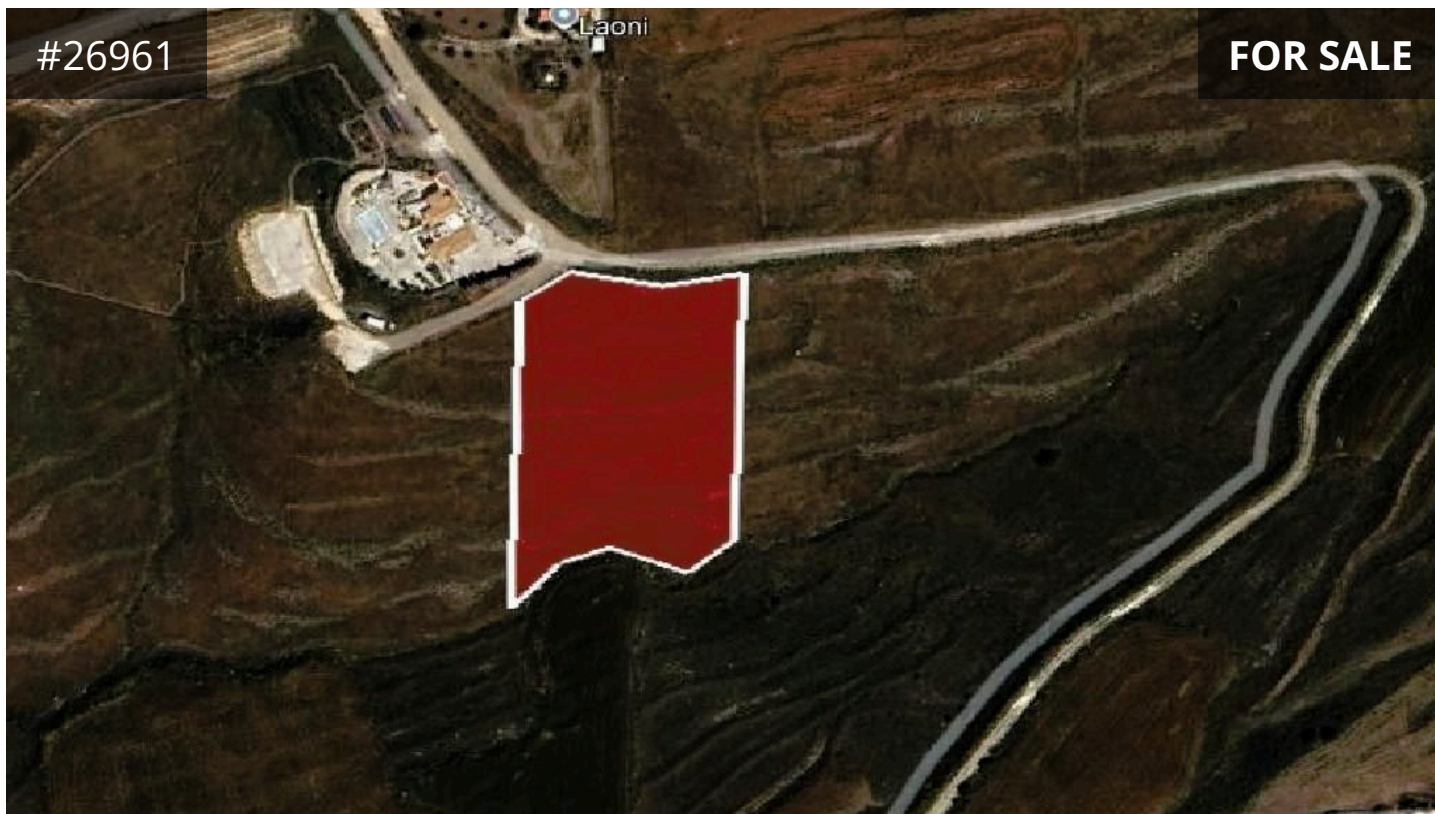

#26961

FOR SALE

Paphos, Pano Arodes

6710 m² Area

FOX
SMART ESTATE AGENCY

Description

Touristic field in Pano Arodes community, in Paphos District.

It is located closed to the center of the community and has easy access to the main road Pano Arodes - Kathikas.

It has a regular shape and an even surface.

It abuts onto a public registered road along its northern boundary with frontage of 75 meters (approx.).

The property enjoys view to the surrounding area.

It is considered as a good choice for the development of primary or holiday home since it is located in a beautiful and quiet area which is very close to all necessary amenities.

€125,000 +VAT

TYPE	Field
PLOT	6710 m ²

foxrealty.eu