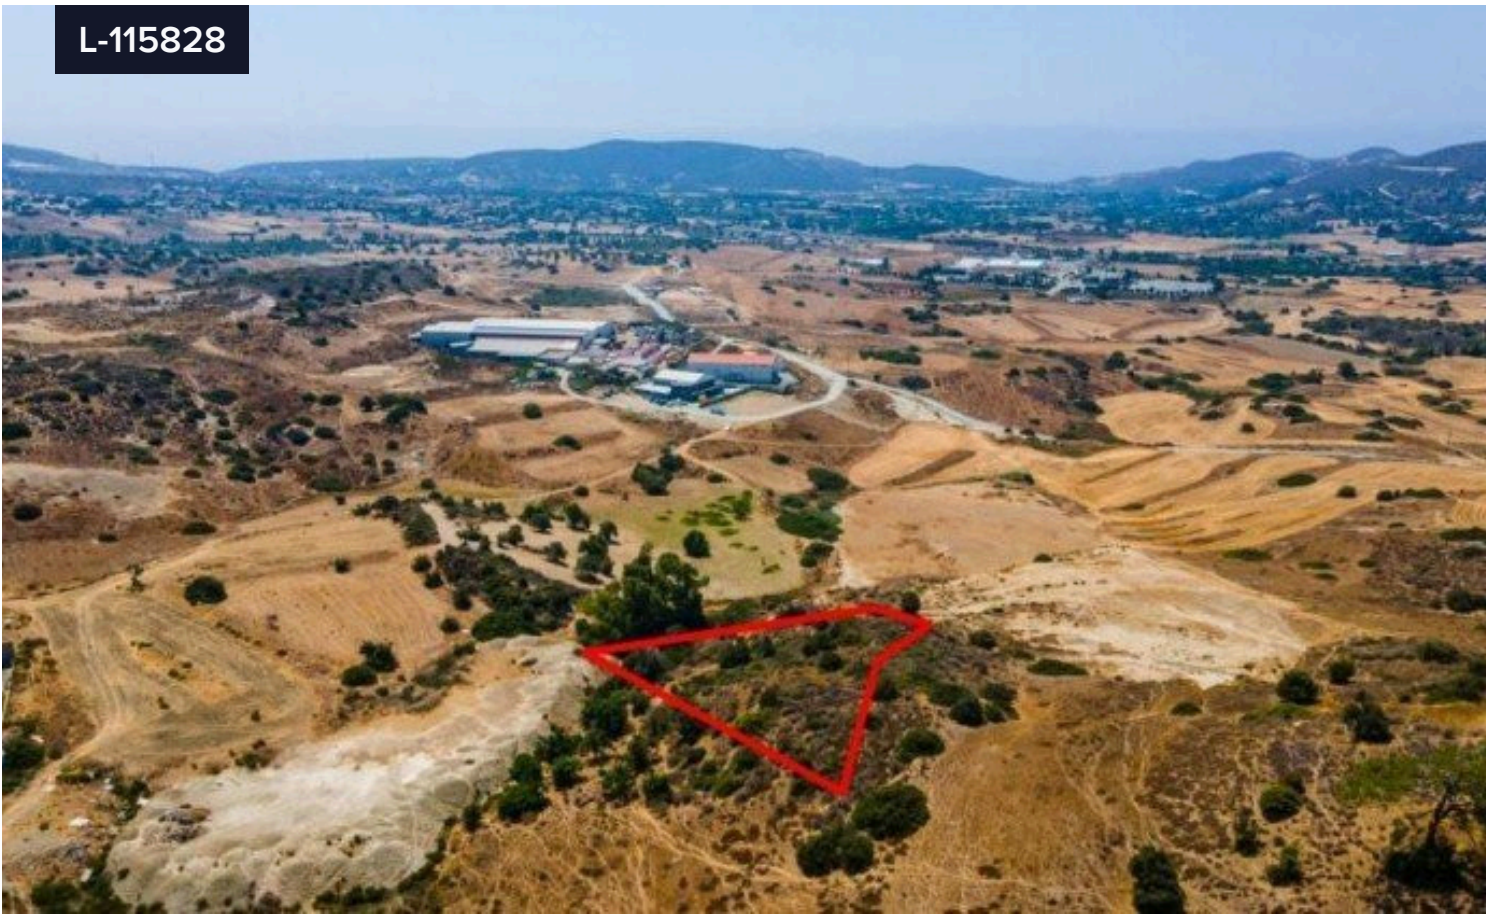

## Land For Sale In Monagroulli Limassol Cyprus

€42,500 <sup>+VAT</sup>

€60,000

 Monagroulli, Limassol

Area

 1273 m<sup>2</sup>

Available industrial land in Monagroulli village in Limassol. It is located 1,3km from the center of the village and 1,1km from the highway. It has an area of 1,273sqm and it is located 220m from the closest registered road. It offers close proximity to amenities and easy access to the highway. Call us for more information and a viewing.