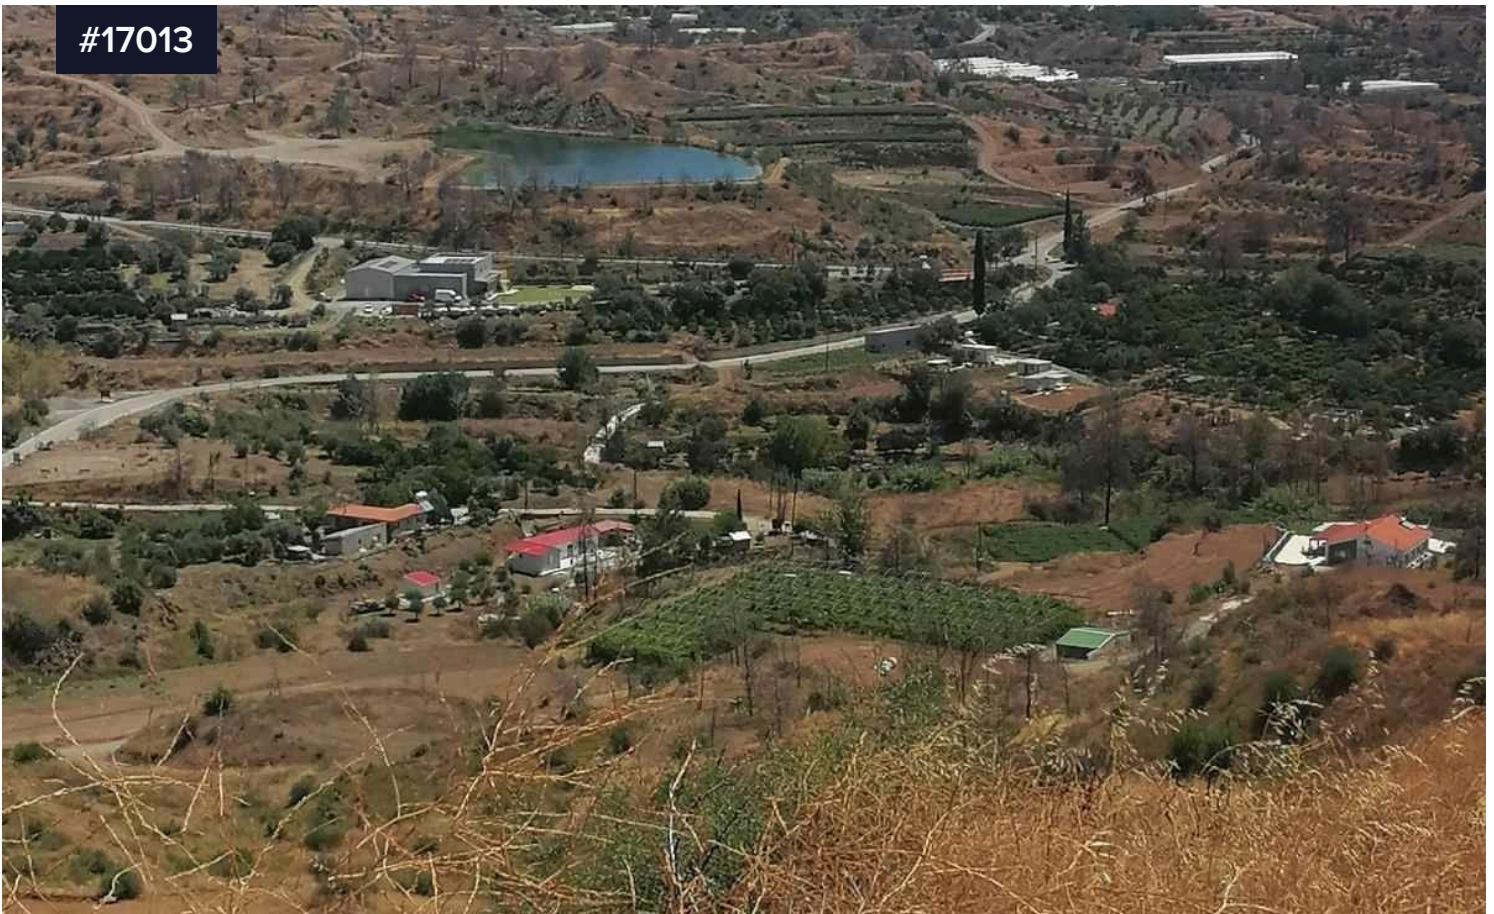

#17013

Agricultural land for sale in Melini, Larnaca

€29,000

 Melini, Larnaca

Area

 2676 m²

Agricultural land in Melini village of Larnaca in G3 zone, with 10 % cover ratio, building density 10 % and permission to build up to two floors. The land is in a quiet area with easy access to the next village Eptagonia and close to all amenities. It has full share of title deeds .Price is negotiable