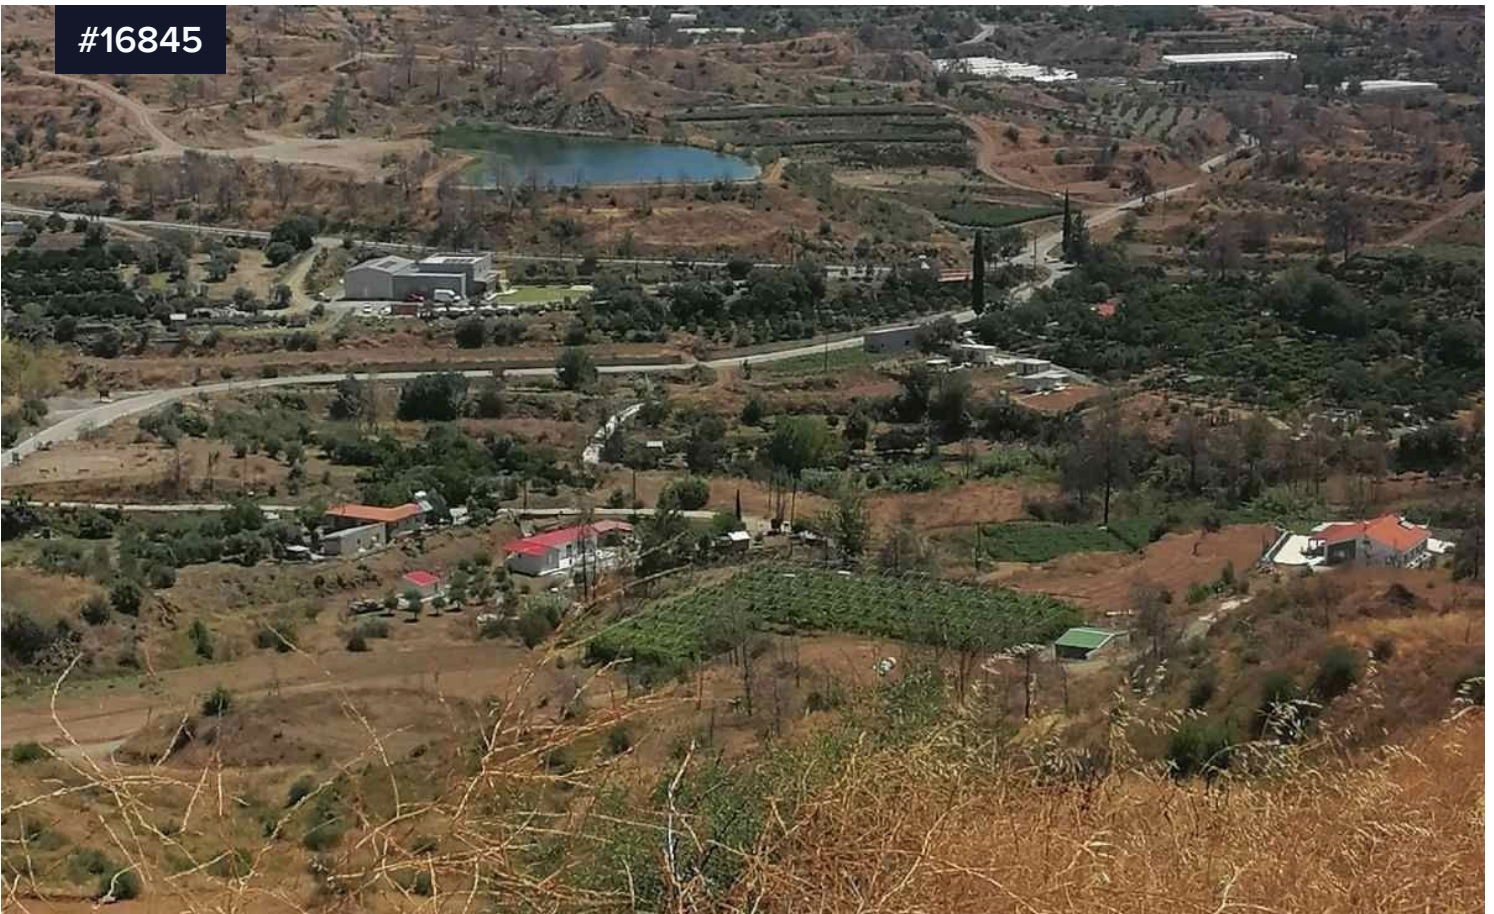

## Agricultural land for sale in Melini village, Larnaca

€39,000

 Melini, Larnaca

Area

 4348 m<sup>2</sup>

Nice agricultural land in Melini village in Larnaca, in G3 zone, with 10% cover ratio, building density 10% and permission to build up to two floors. The land is in a quiet area with easy access to the next village Eptatagonia and close to all amenities. It has full share of title deeds .Price is negotiable