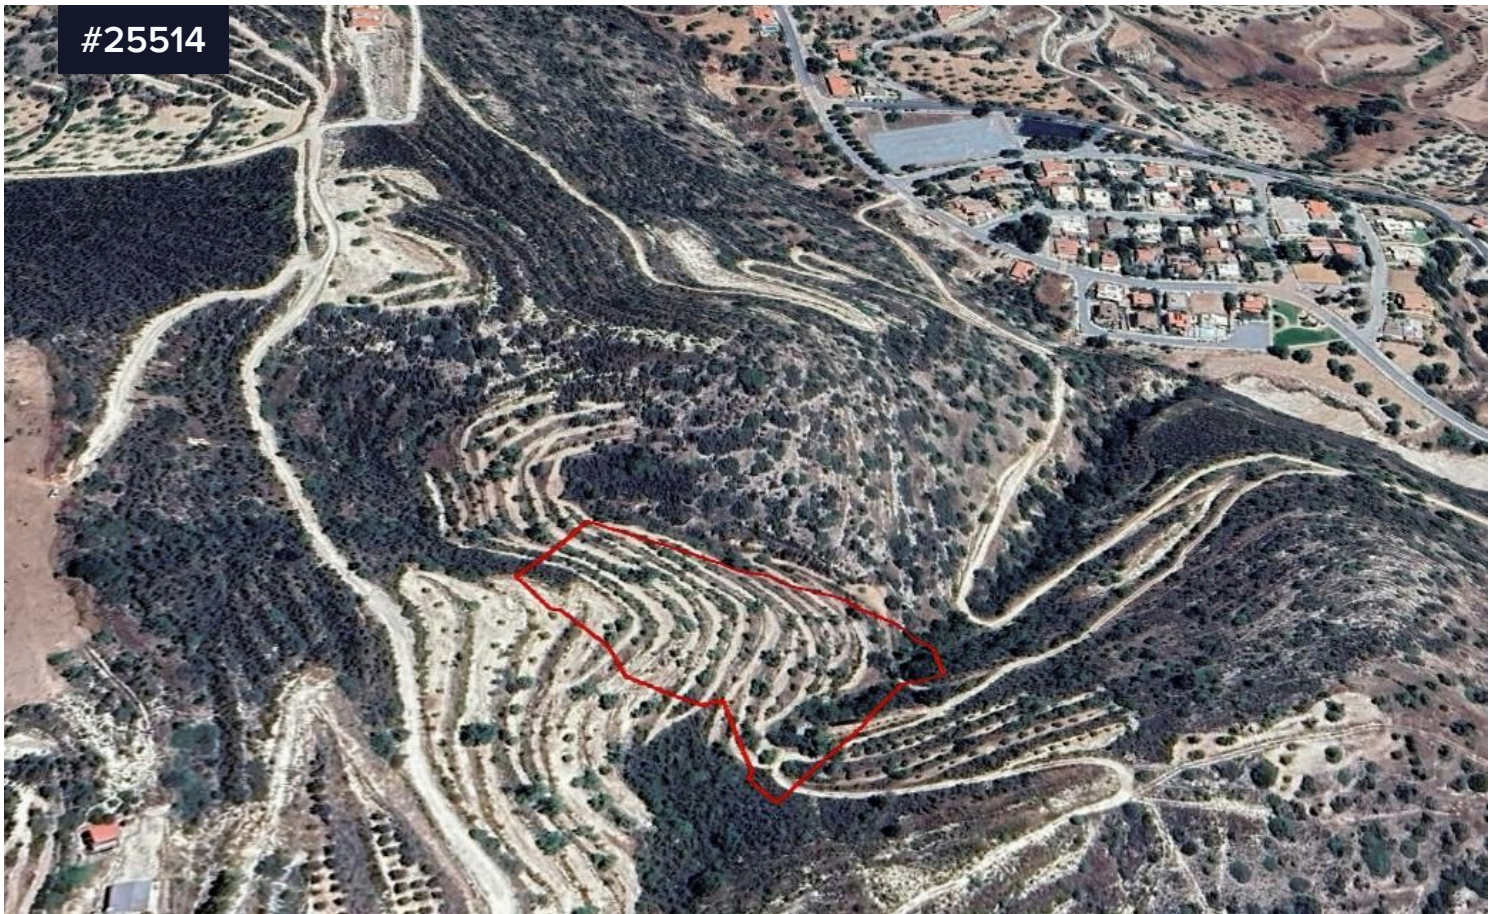

#25514

Agricultural Land for sale in Mathikoloni

€680,000 ^{+VAT}

 Mathikoloni, Limassol

Area

 10963 m²

Explore this 10,963 sq.m. agricultural plot in Mathikoloni, fully accessible by public road. This land comes with a full share of deeds, offering a secure and straightforward ownership process.