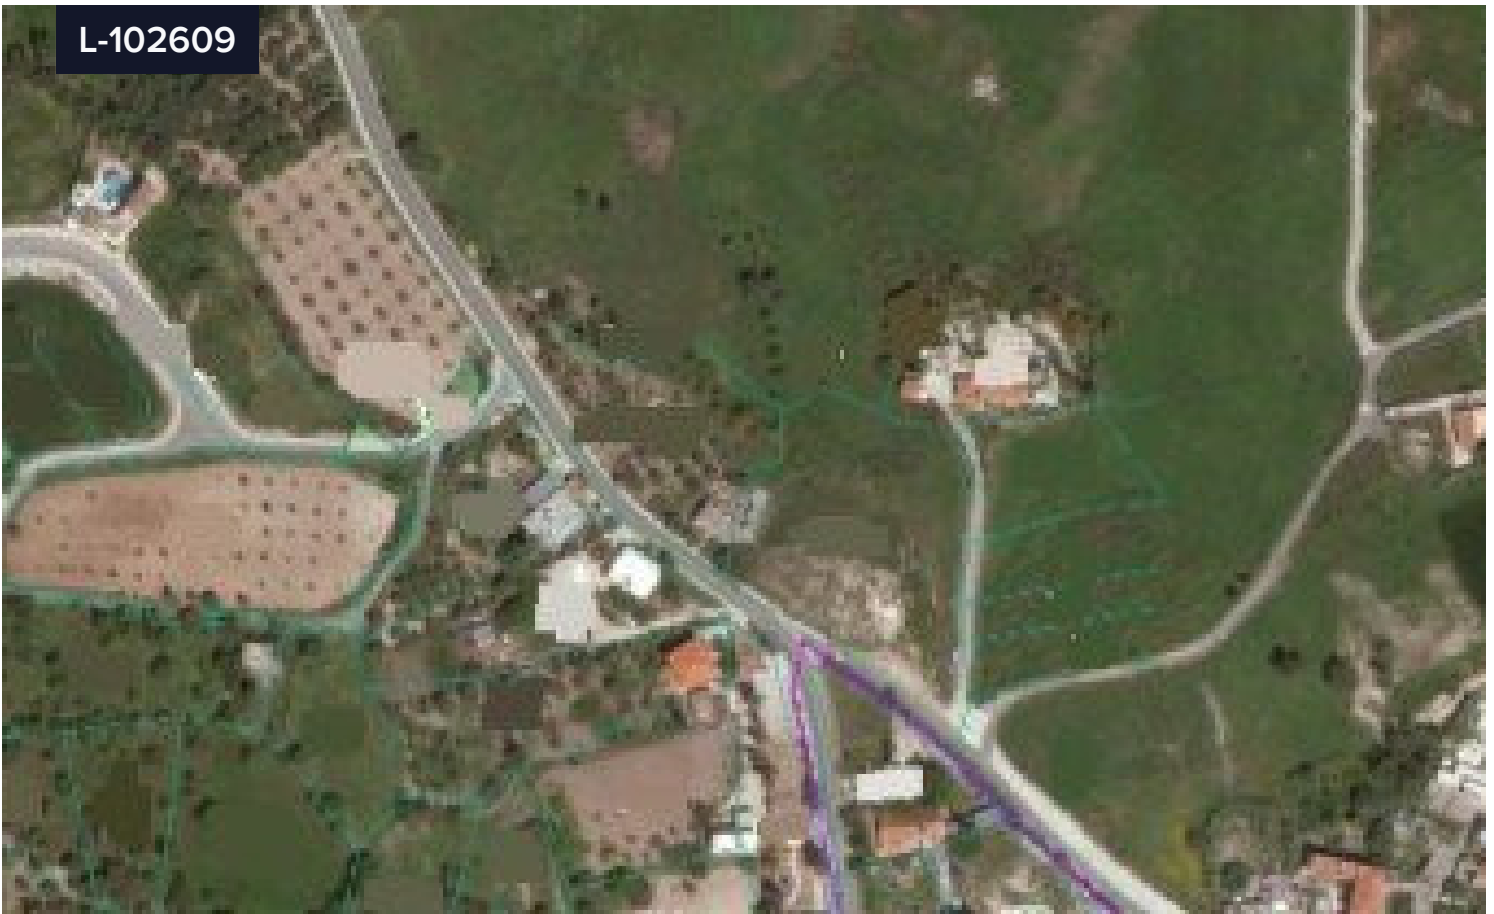

L-102609

## Land For Sale In Lasa Paphos Cyprus

€120,000

 Lasa, Paphos

Area

 2676 m<sup>2</sup>

Residential land of 2676m sq located in Lasa of Paphos district. Building density=90%, coverage= 50% floors, allowance 2 with up to 10m height Water and electricity supply. It's located in quiet area surrounded by nice houses with easy access to main road and all amenities.