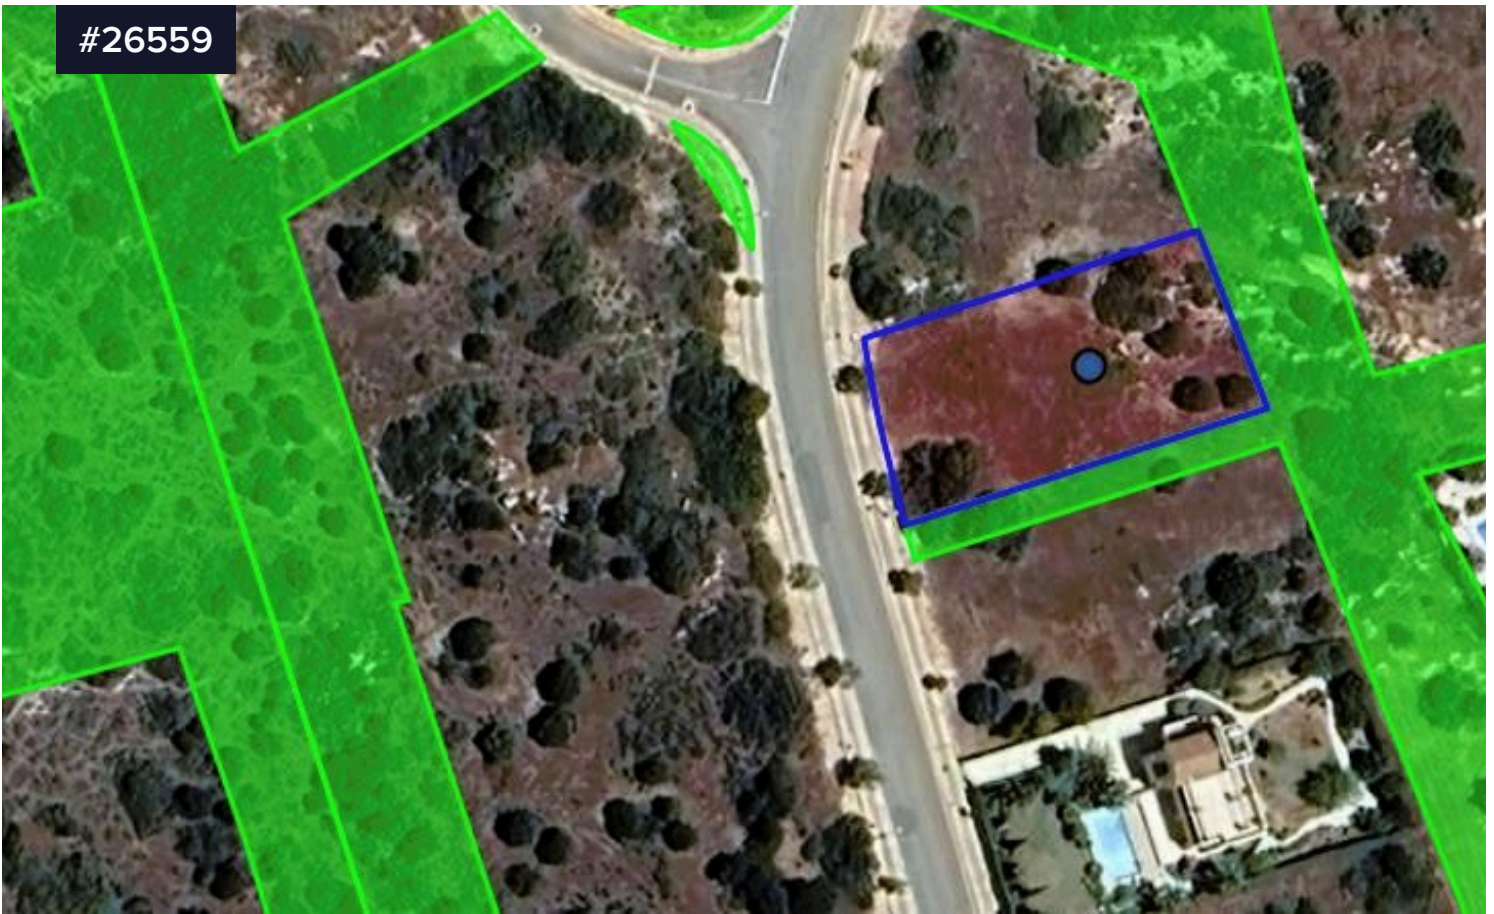

#26559

Residential field in Kouklia , Paphos District

€190,000

 Kouklia, Paphos

Area

 1000 m²

Type

Field

Title deed

Yes

Residential field in Kouklia , Paphos District 1000sm

This plot of land has a special approval within its designated zone, allowing for a 20% build factor and a 15% coverage factor.

Kouklia, located in the Paphos District of Cyprus, is a picturesque village known for its historical significance and natural beauty. Residential fields in Kouklia often offer serene views of the surrounding countryside, with a blend of traditional Cypriot architecture and modern developments. These fields typically provide a peaceful, rural lifestyle while being in proximity to the stunning Mediterranean coastline and historical sites like the ancient city of Palaipafos. The area is ideal for those seeking a quiet, village atmosphere with access