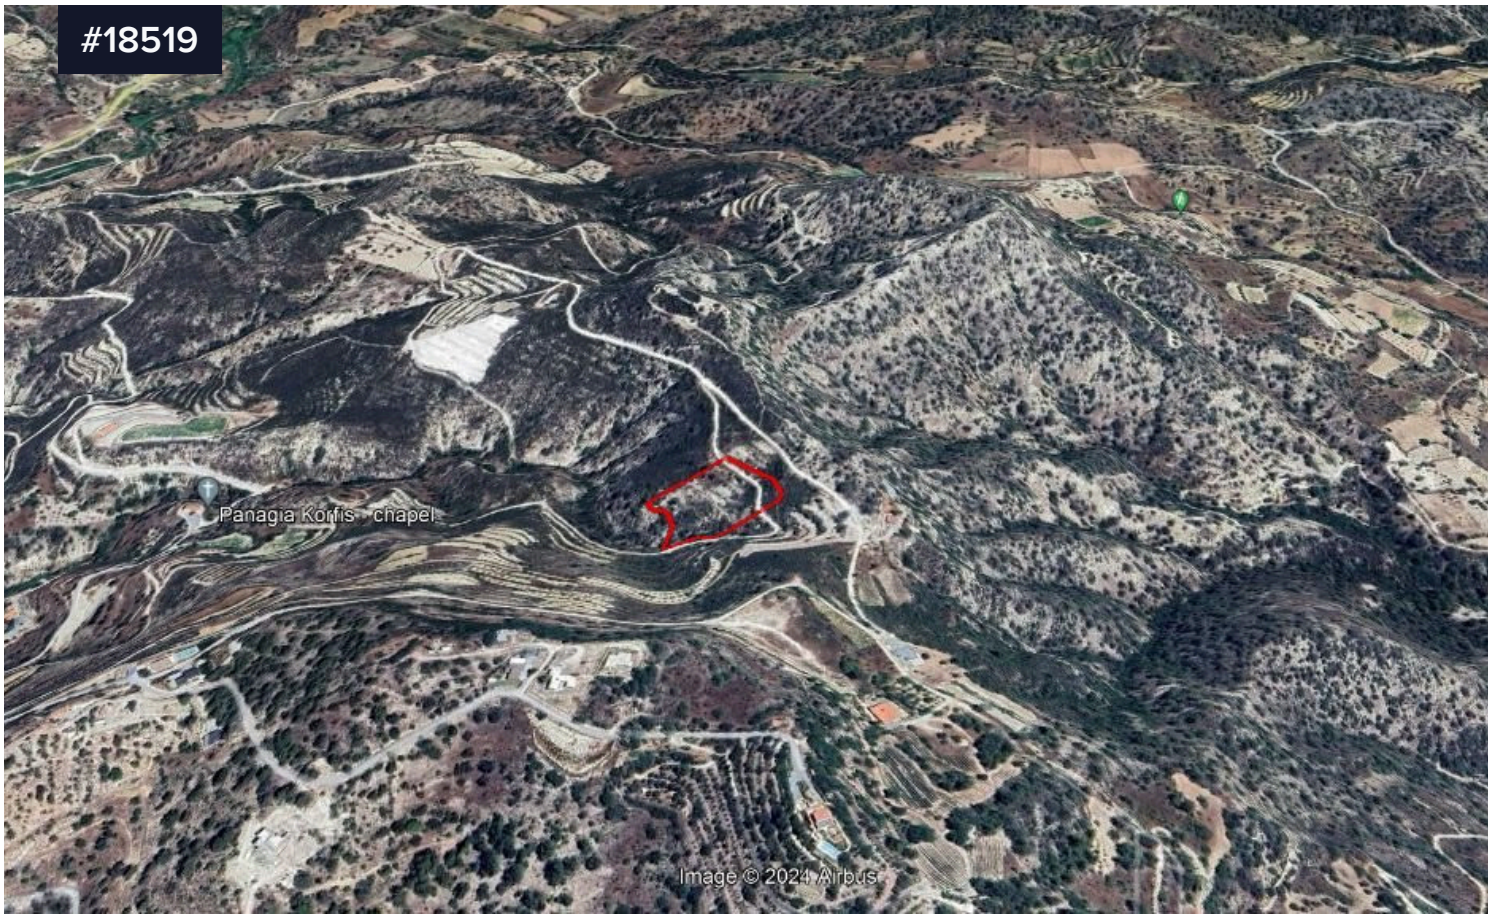

#18519

Agricultural Land for sale in Korfi

€192,325

 Korfi, Limassol

Area

 **7693 m²**

Embrace the opportunity with this vast 7693sq.m. agricultural land in the serene surroundings of Korfi, Limassol. With a generous 10% cover factor and 10% build factor, this land holds the potential for constructing a residence of up to 769sq.m. spanning two floors. It comes with the added advantage of full share of title deeds.