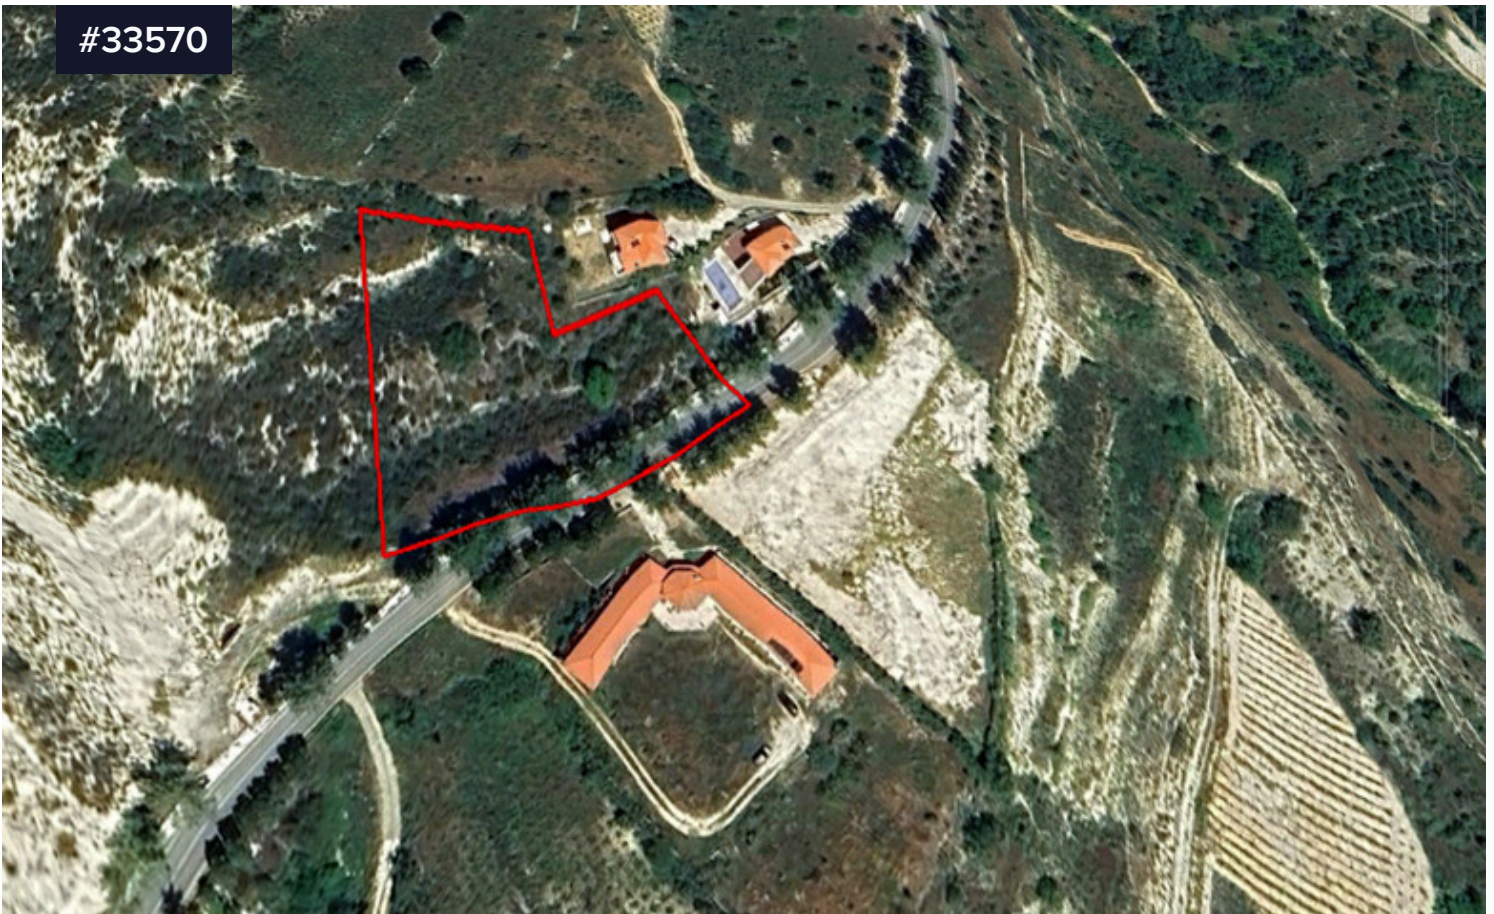

## Large Residential Field for Sale With Mountain View in Picturesque Koilani Village

€120,000 <sup>+VAT</sup>

 Koilani, Limassol

Area

 2936 m<sup>2</sup>

For sale: A spacious field measuring 2,936 m<sup>2</sup>, with public road access ideally situated in the sought-after area of Koilani. This large plot offers a wonderful opportunity for those looking to build in a serene and picturesque environment, surrounded by nature.