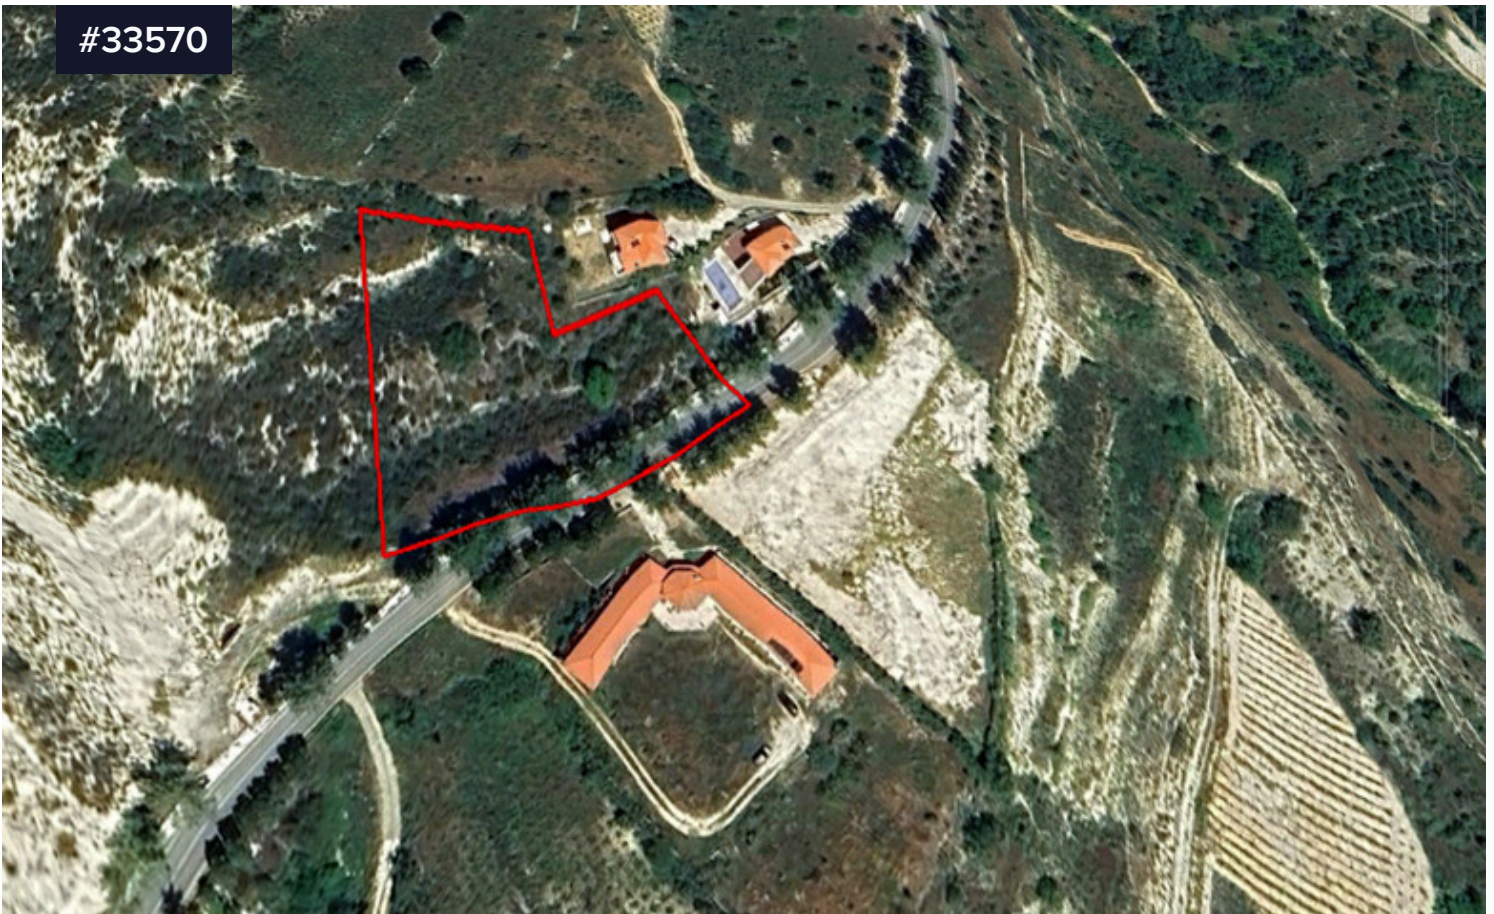

#33570

Large Residential Field for Sale With Mountain View in Picturesque Koilani Village

€120,000

 Koilani, Limassol

Area

 2936 m²

For sale: A spacious field measuring 2,936 m², with public road access ideally situated in the sought-after area of Koilani. This large plot offers a wonderful opportunity for those looking to build in a serene and picturesque environment, surrounded by nature.