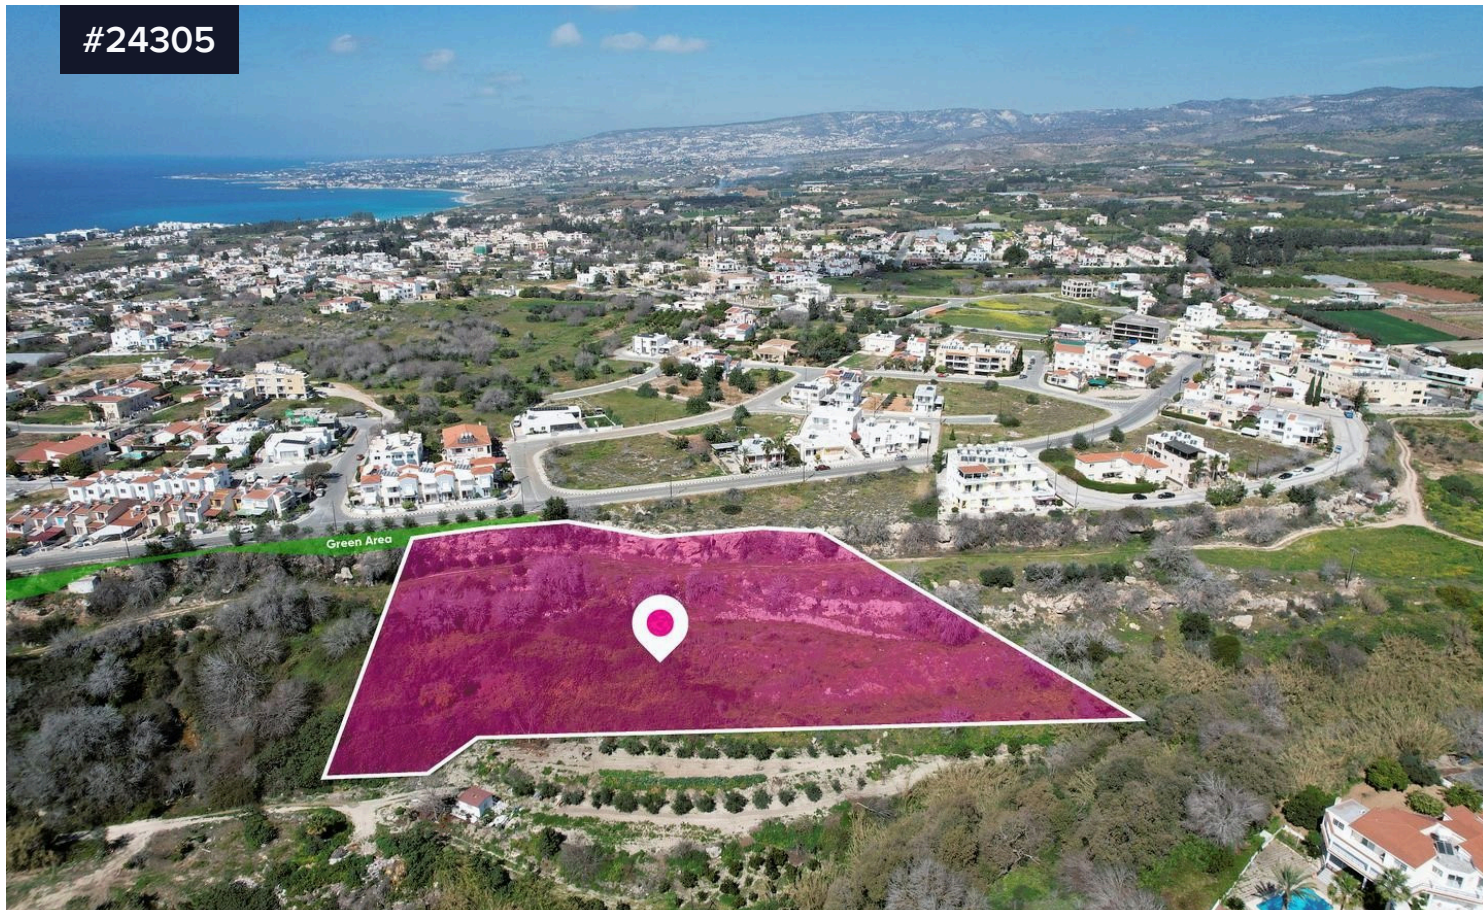

#24305

Residential / Agricultural field in Kissonerga, Paphos for sale

€175,000 ^{+VAT}

€275,000

 Kissonerga, Paphos

Area

 8473 m²

Type

Field

Description of the property

Residential/Agricultural field, extending to about 8.473 sq.m. in total.

The property has a flat surface. Access to the field is via a registered road which is facing the southern side of the property, with total frontage of approximately 40m.