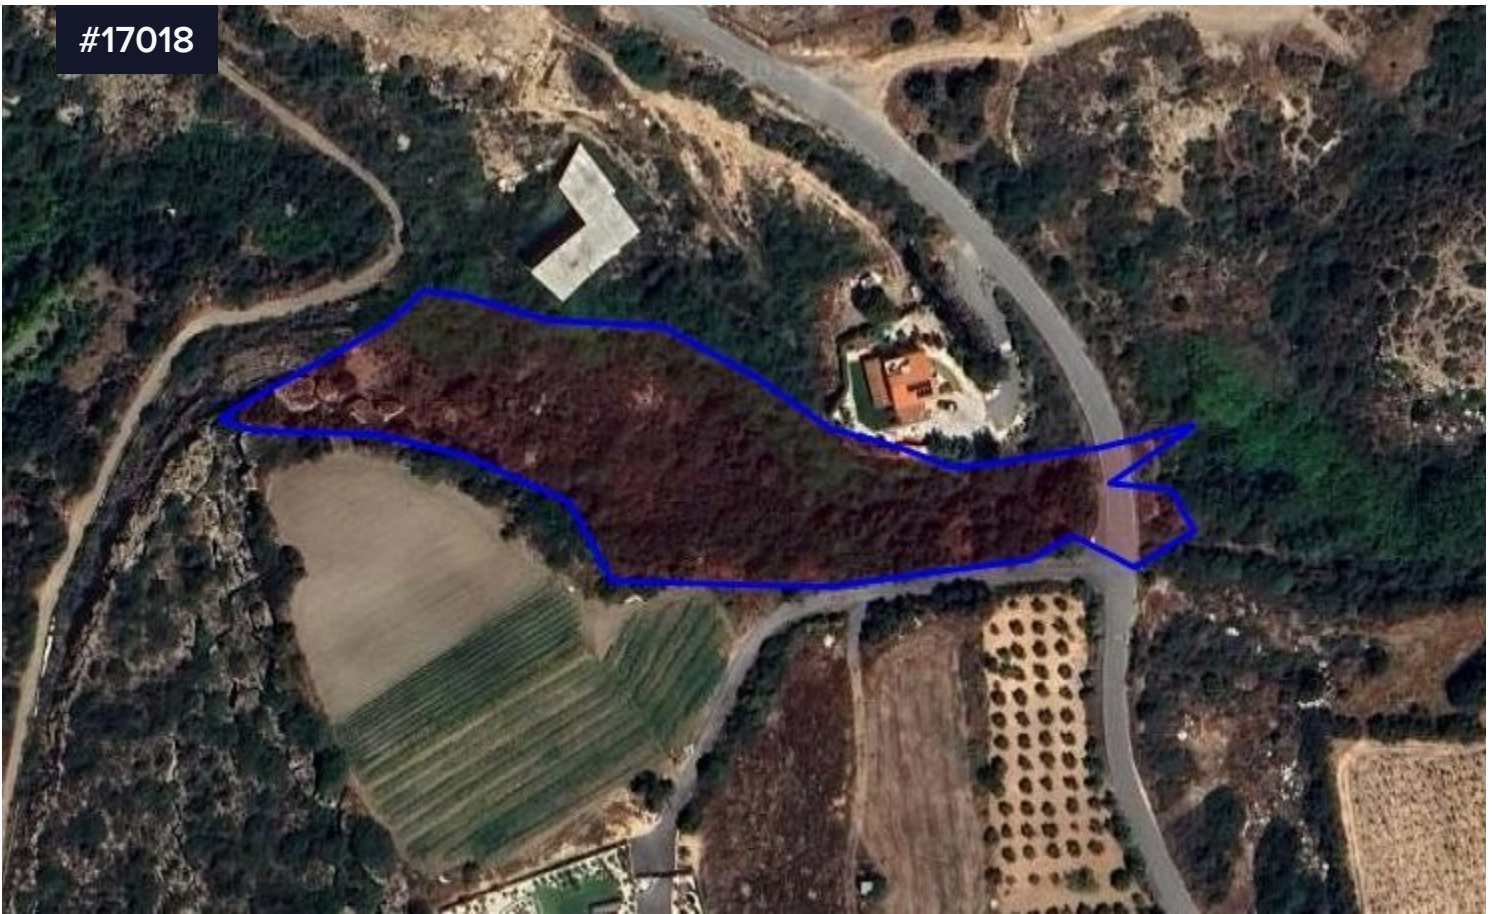

#17018

Large agricultural field in Kissonerga

€375,000

 Kissonerga, Paphos

Area

 **8042 m²**

Type

Field

Title deed

Yes

A large parcel of land in Kissonerga village, Paphos district.

The land has access through a registered asphalt road.

Panoramic sea views.

Property characteristics:

Size: 8042smq

Zone: Γα2