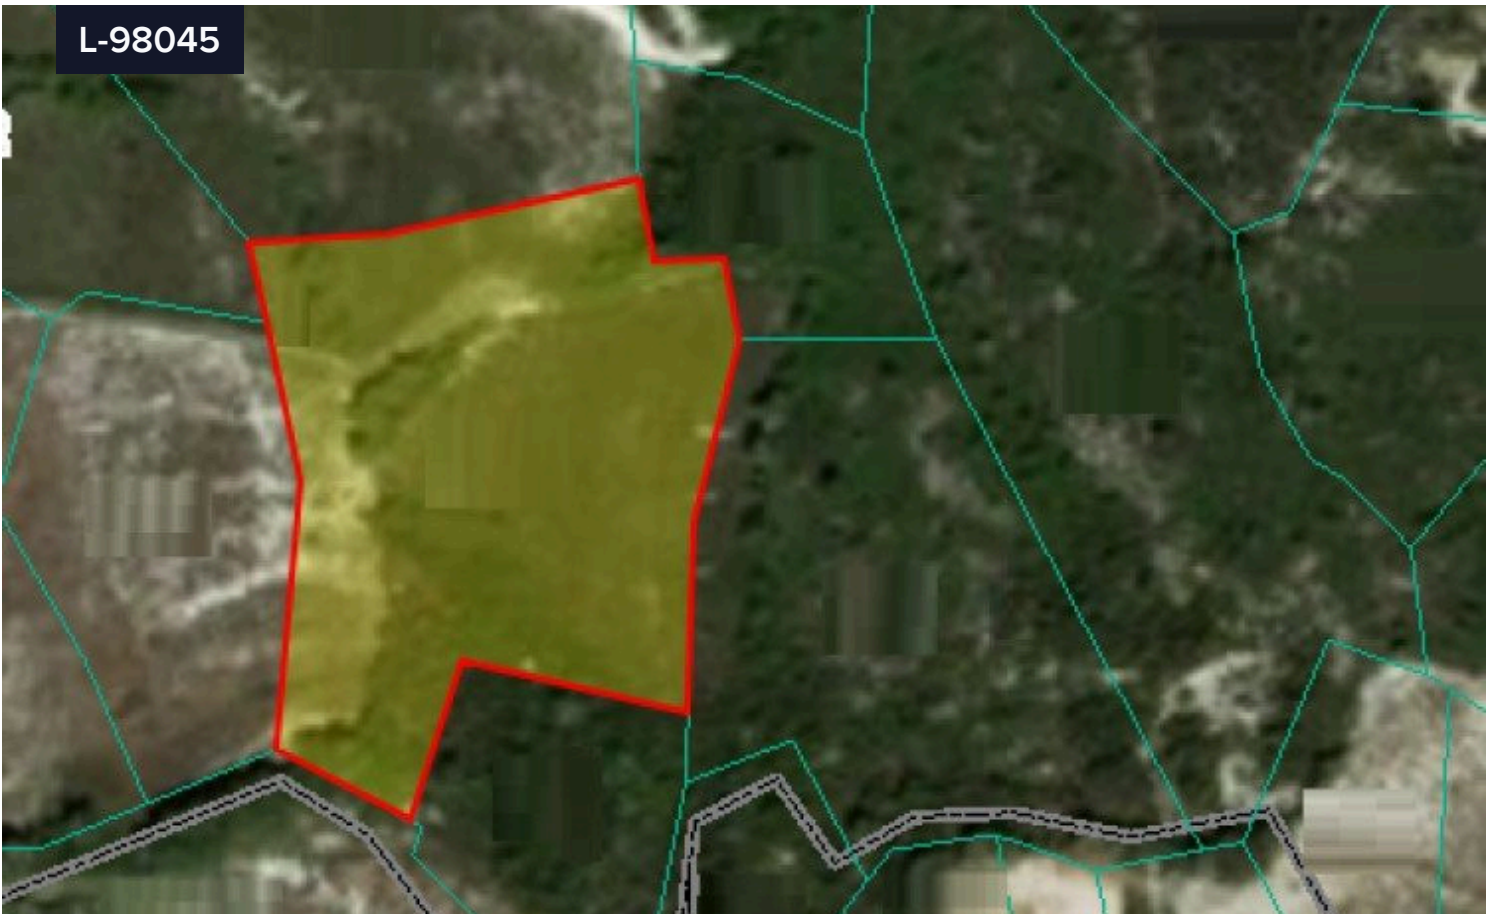

L-98045

Land For Sale In Kato Platres Limassol Cyprus €85,000

 Kato Platres, Limassol

Area

 **5184 m²**

Agricultural land in Kato Platres. Shape:PolygonAria: 5184 m2Building density:6 %Coverage:6 %Floors:2Height:8,3 mThis land is near to residential area.

Type

Field

Title deed

Yes