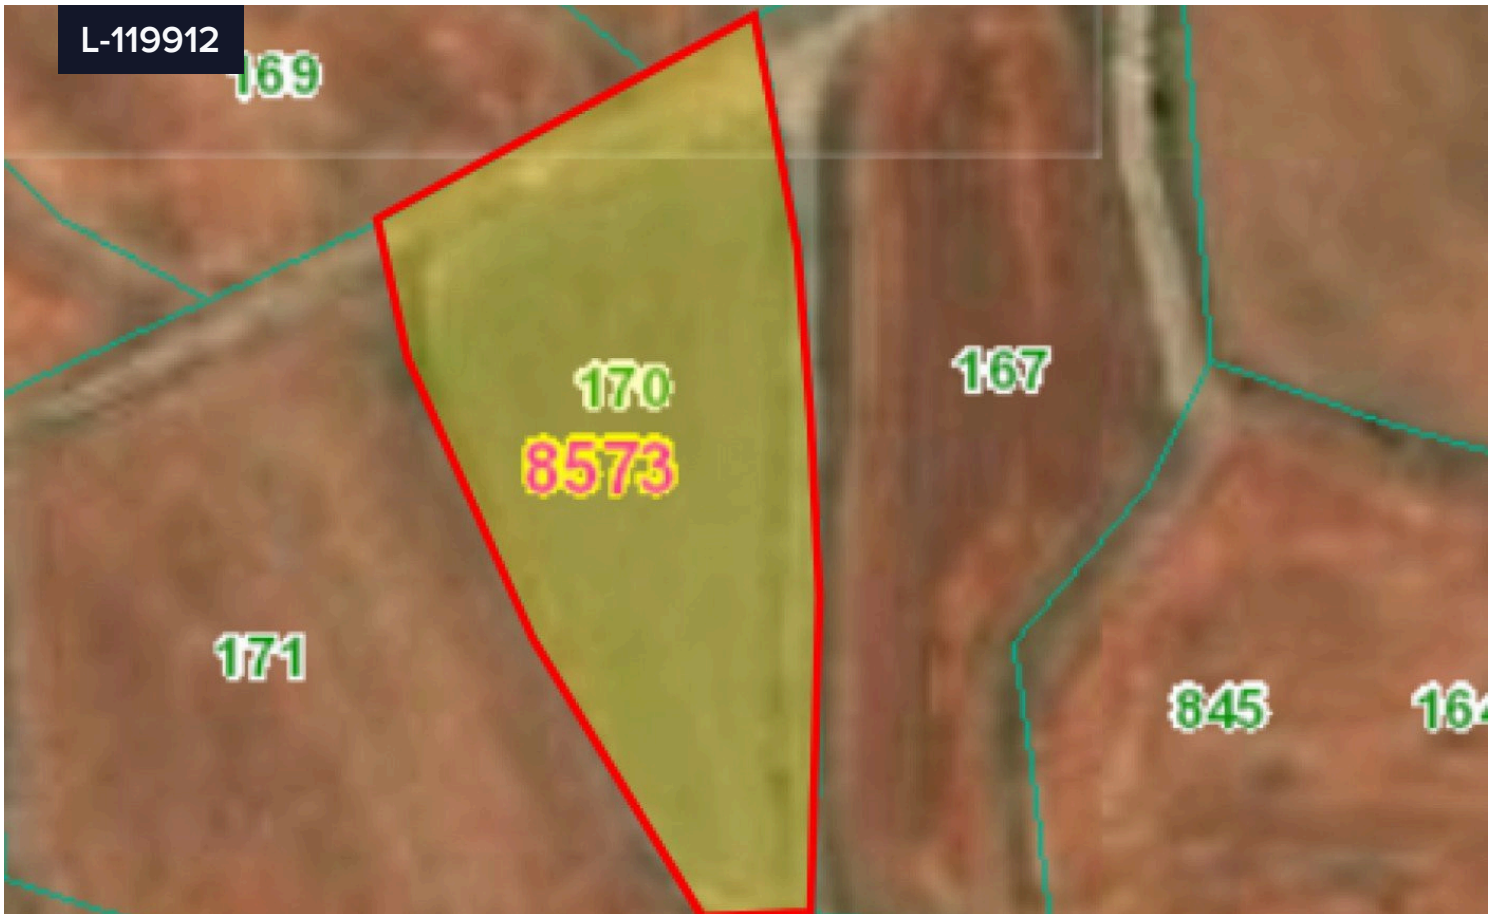

L-119912

Land In Kathikas

€365,000

 Kathikas, Paphos

Area

 3011 m²

Field in Kathikas village.

The size of the land is 3011 square meters.

Falls into tourist zone type.

Building density is 30% and coverage is 20%.Y

ou are allowed to build 2 floors with maximum height 7 meters.

Type

Field

Title deed

Yes