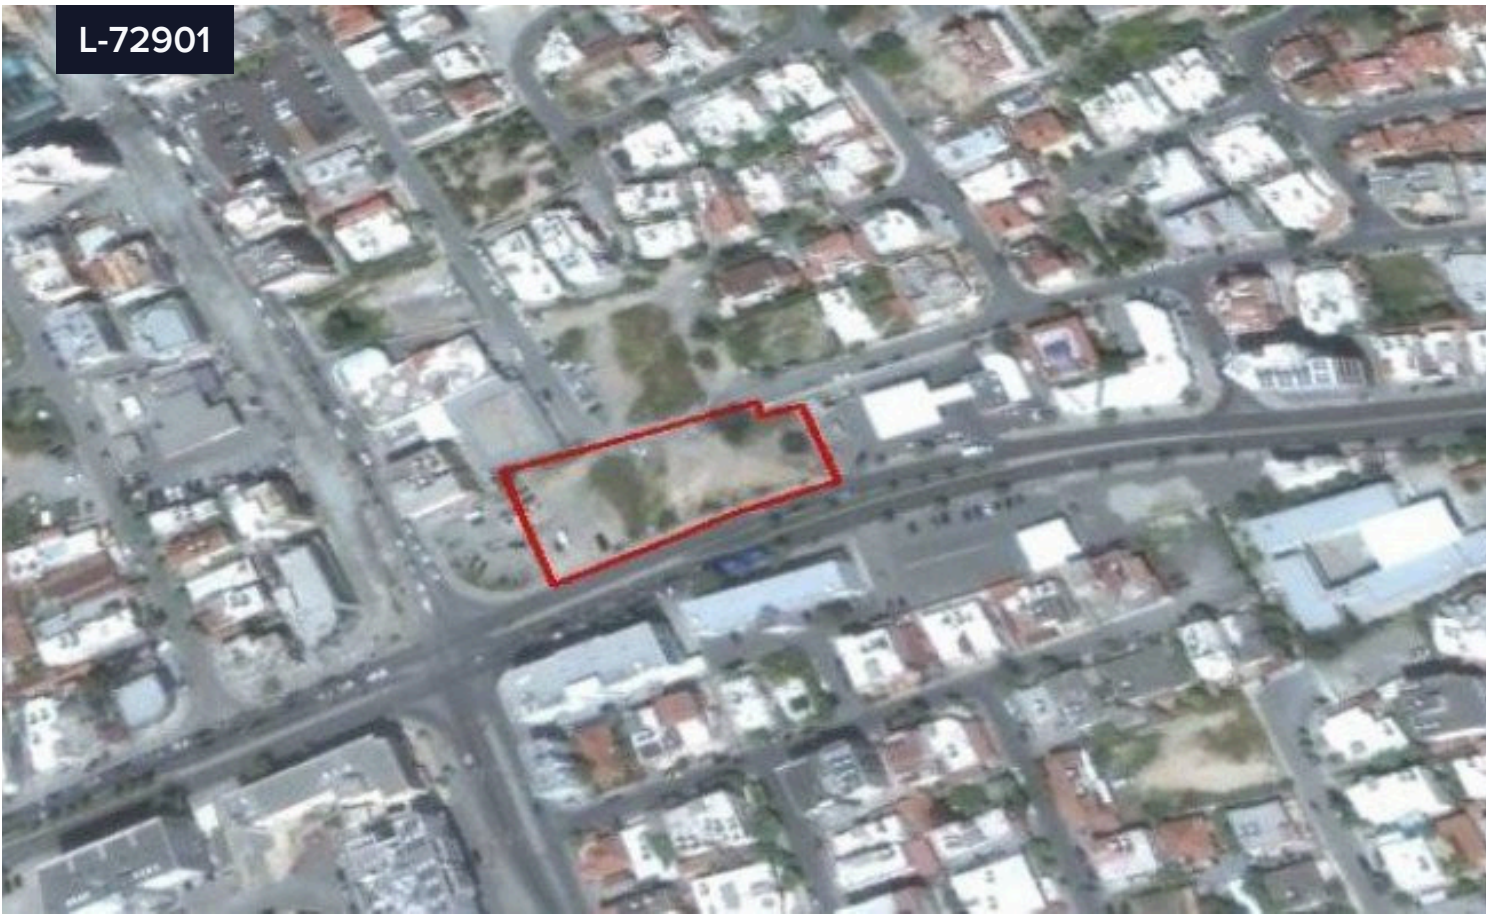

L-72901

Land For Sale In Kapsalos Limassol Cyprus

€5,000,000 +VAT

 Kapsalos, Limassol

Area

 **2885 m²**

Type

Field

LAND IN THE CENTER OF LIMASSOL Situated in the city center , this land offers a building density of 140% The extent of the land is 2885 square meters.