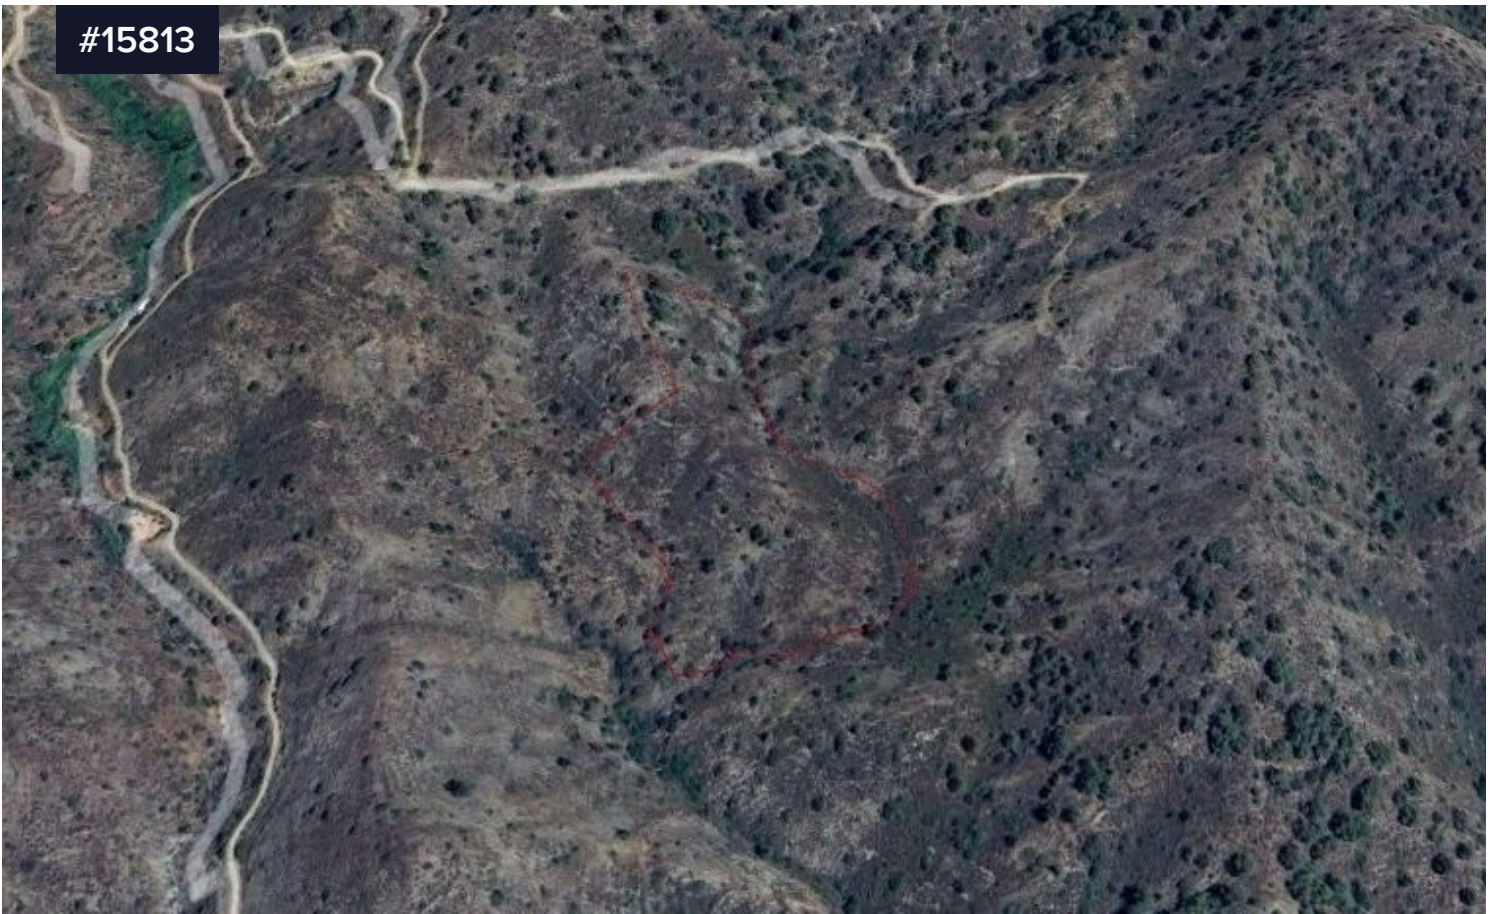

#15813

Agricultural Land for Sale in Kalo Chorio village, Limassol

€70,000

 Kalo Chorio, Limassol

Area

 21740 m²

Agricultural Land of 21740sqm in Kalo Chorio village in Limassol. The property is close to all amenities. It has 10% building density, 10% coverage and 2 floors allowance.

Call us for more information and viewing.

Type

Field

Title deed

Yes