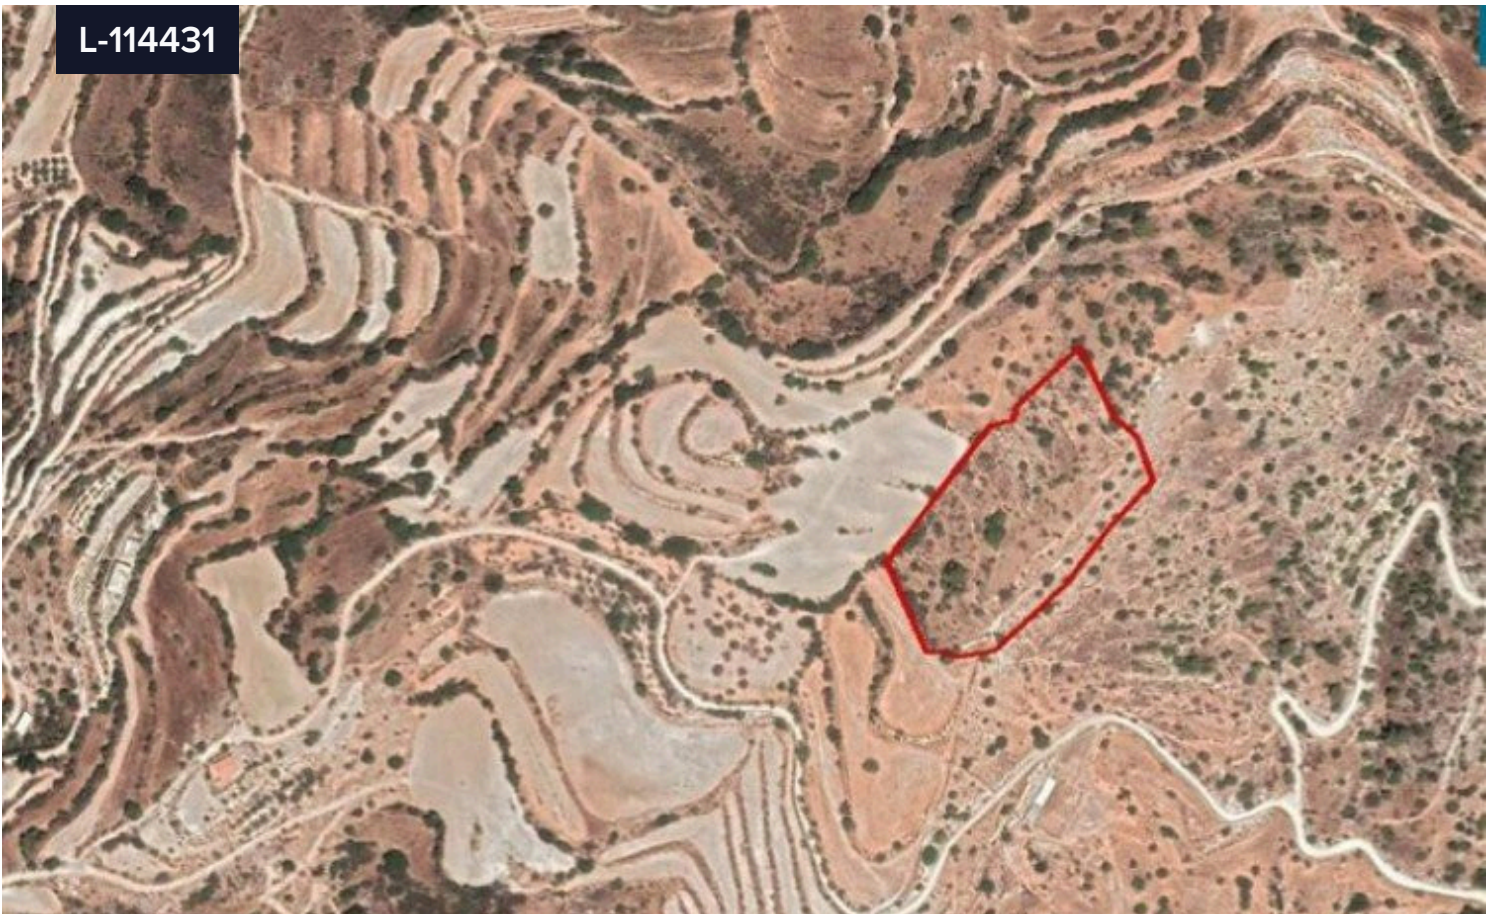

## Land For Sale In Amargeti Paphos Cyprus

€20,000

 Amargeti, Paphos

Area

 12375 m<sup>2</sup>

This asset is a field in Amargeti, Limassol. The asset is located c. 1,5km south of Amargeti village center and 500m northwest of Paphos - Panagia road. The asset has an area of 12,375sqm and is landlocked (500m west of the nearest registered road). The immediate area comprises of agricultural and undeveloped parcels of land. The asset falls within agricultural planning zone