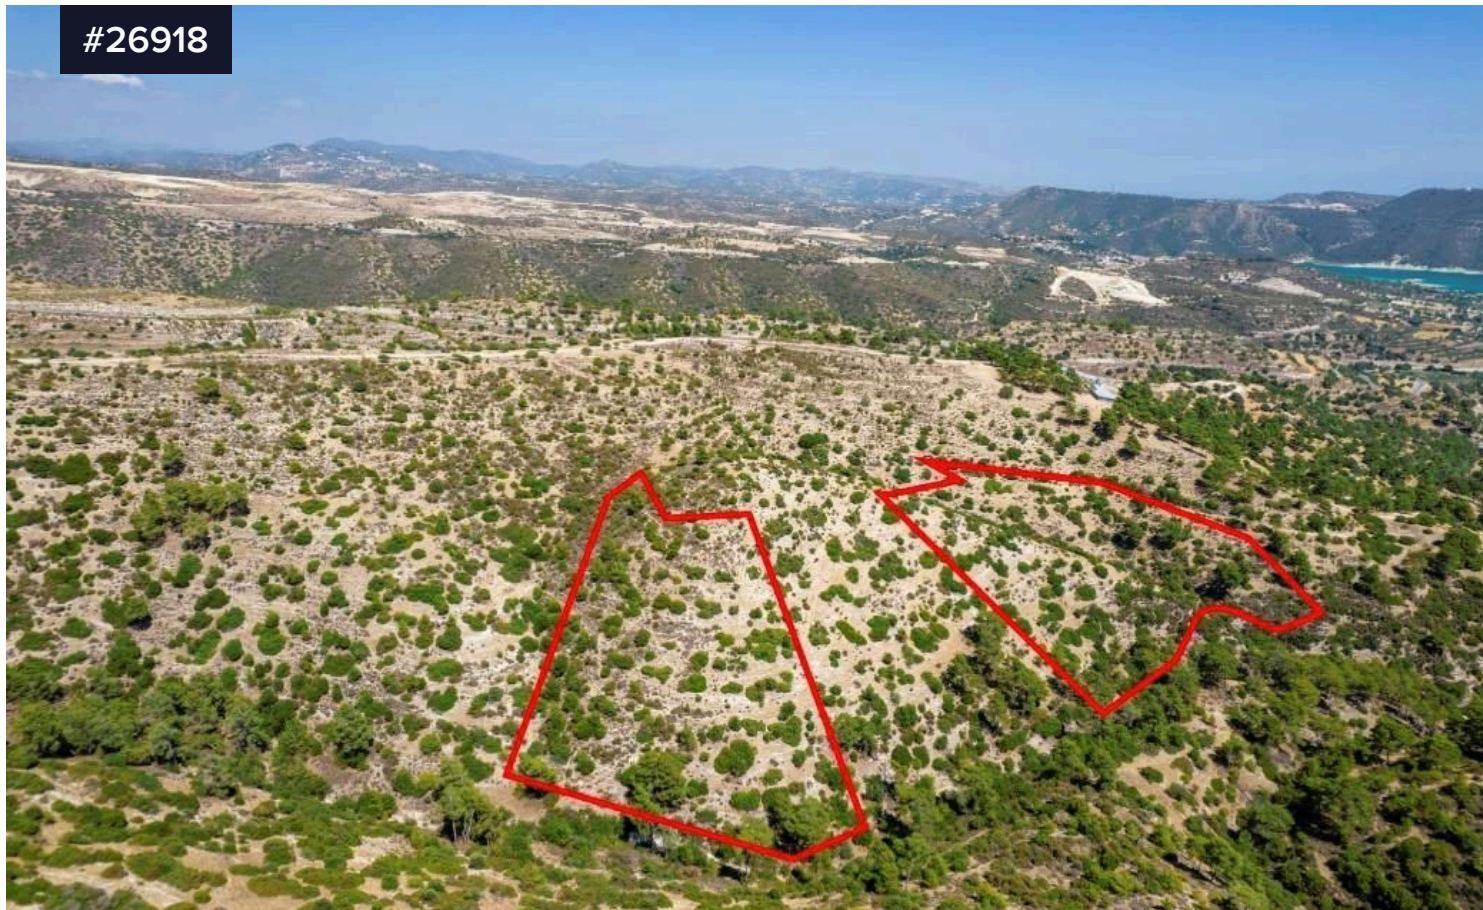

#26918

Agriculture land for sale in Agios Georgios, Limassol

€39,000

 Agios Georgios Lemesou (Village), Limassol

Area

 26088 m²

Type

Field

The property consists of two agricultural pieces of land in the Agios Georgios village of Limassol.

The land has a total land area of 26,088sqm.

Planning zone: Agriculture

Building density: 10%, Coverage 10%, Floors allowance 2.