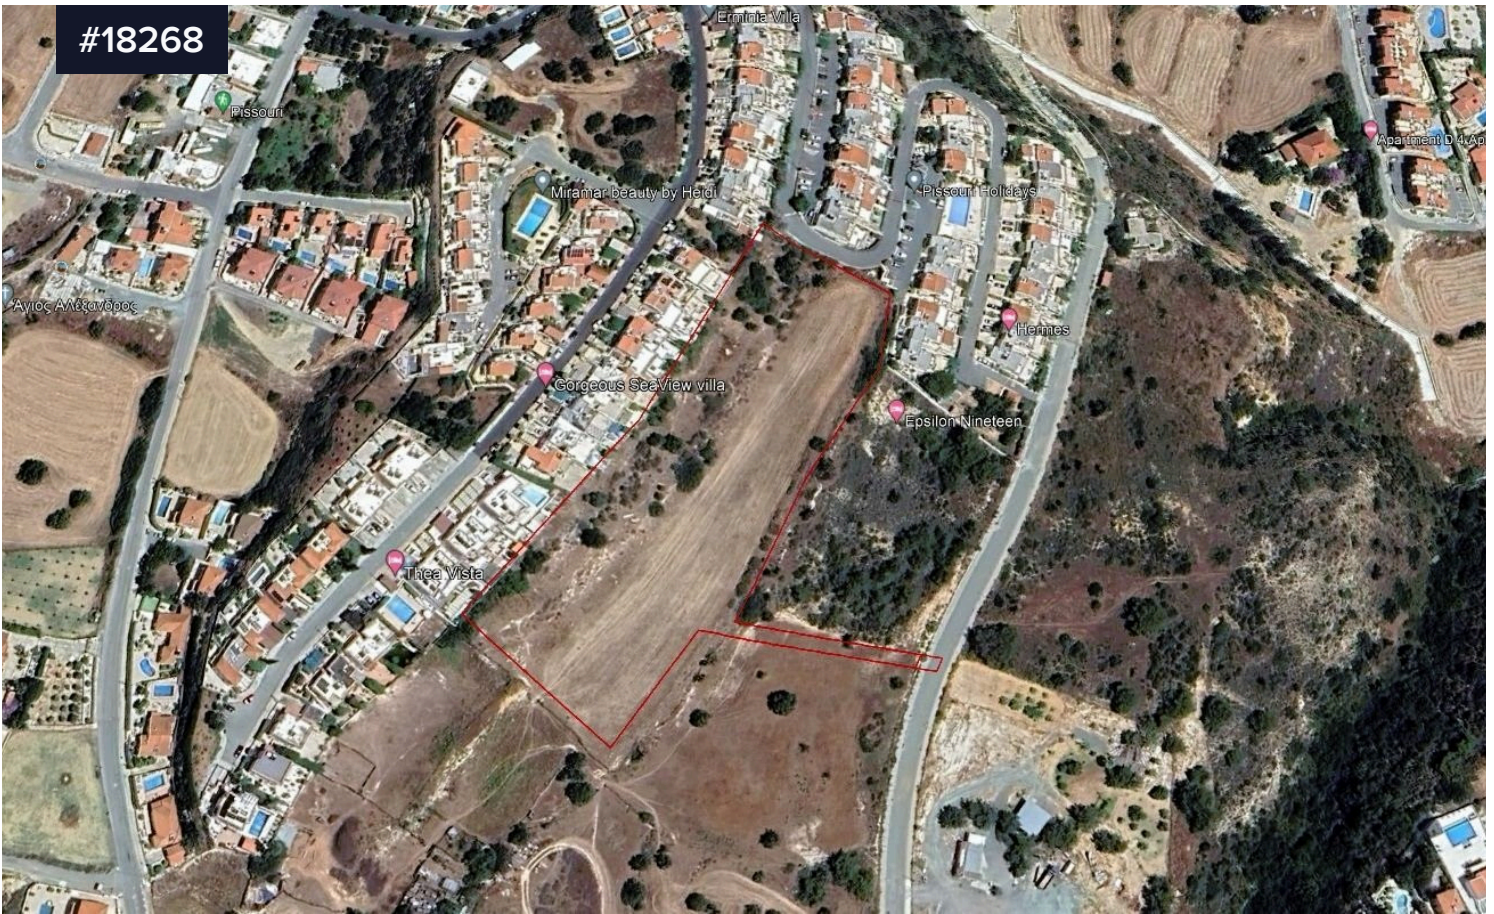

## Sea View Development Land For Sale In **€1,500,000** +VAT Pissouri

 Pissouri, Limassol

Area

 **13480 m<sup>2</sup>**

Type

**Development Land**

Title deed

**Yes**

The land is in a residential area with road access with water and electricity.

The build density is 60% with a coverage of 35%.

Ideal for a development of houses.