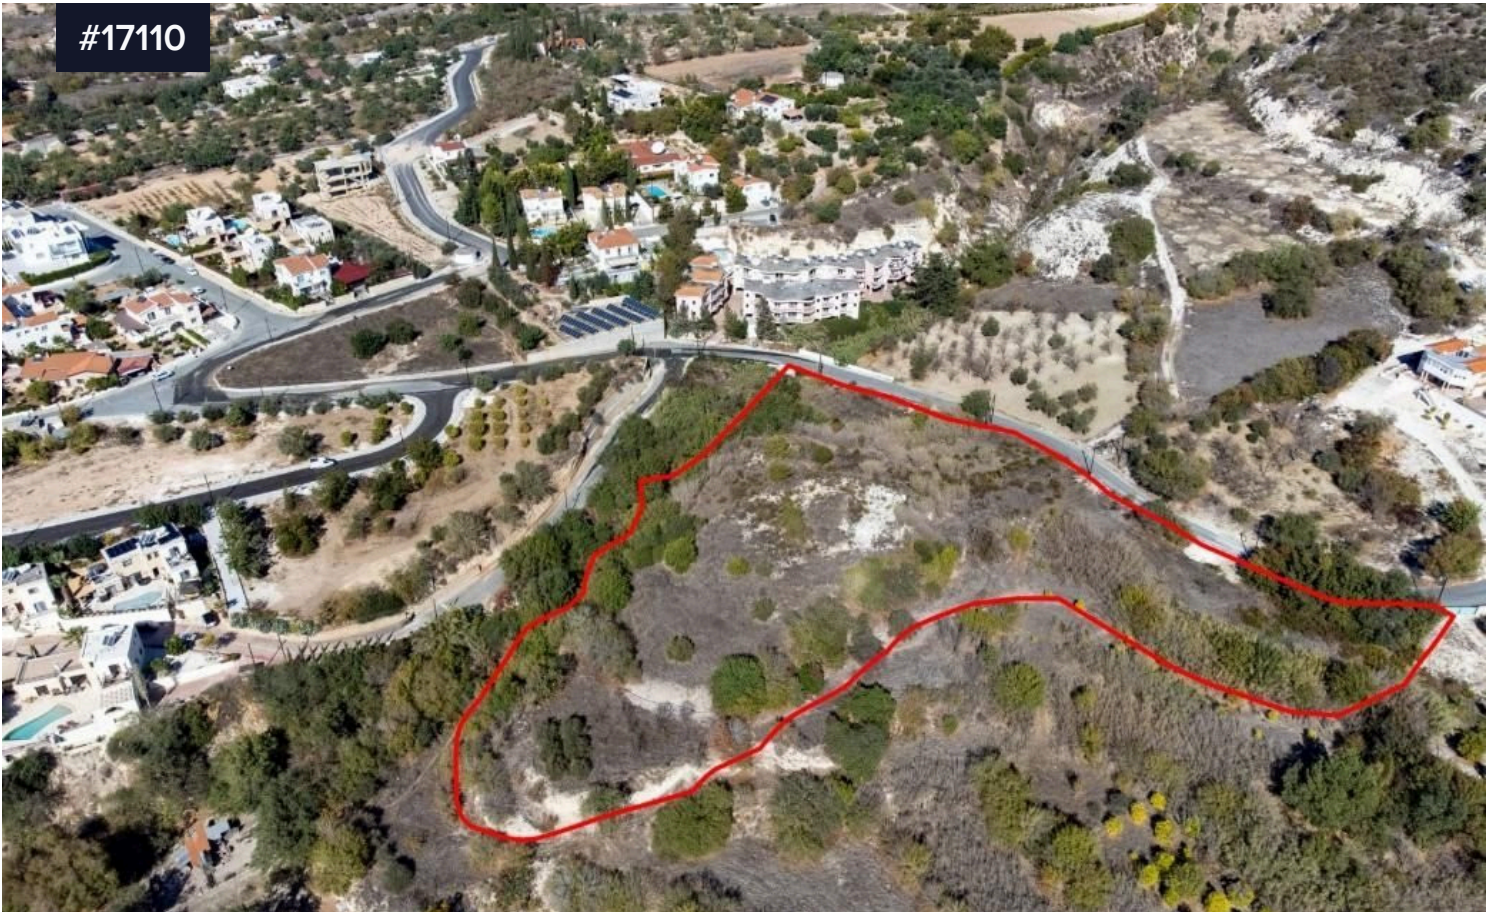

#17110

Residential land in Mesogi, Paphos

€600,000 ^{+VAT}

 Mesogi, Paphos

Area

 **9150 m²**

The property is a residential land in Mesogi. The land has an area of 9,150sqm.

It offers close proximity to all amenities and easy access to the main road to Paphos center. The immediate area is residential and it mainly consists of old traditional and modern holiday houses, building blocks of apartments, and empty residential fields.