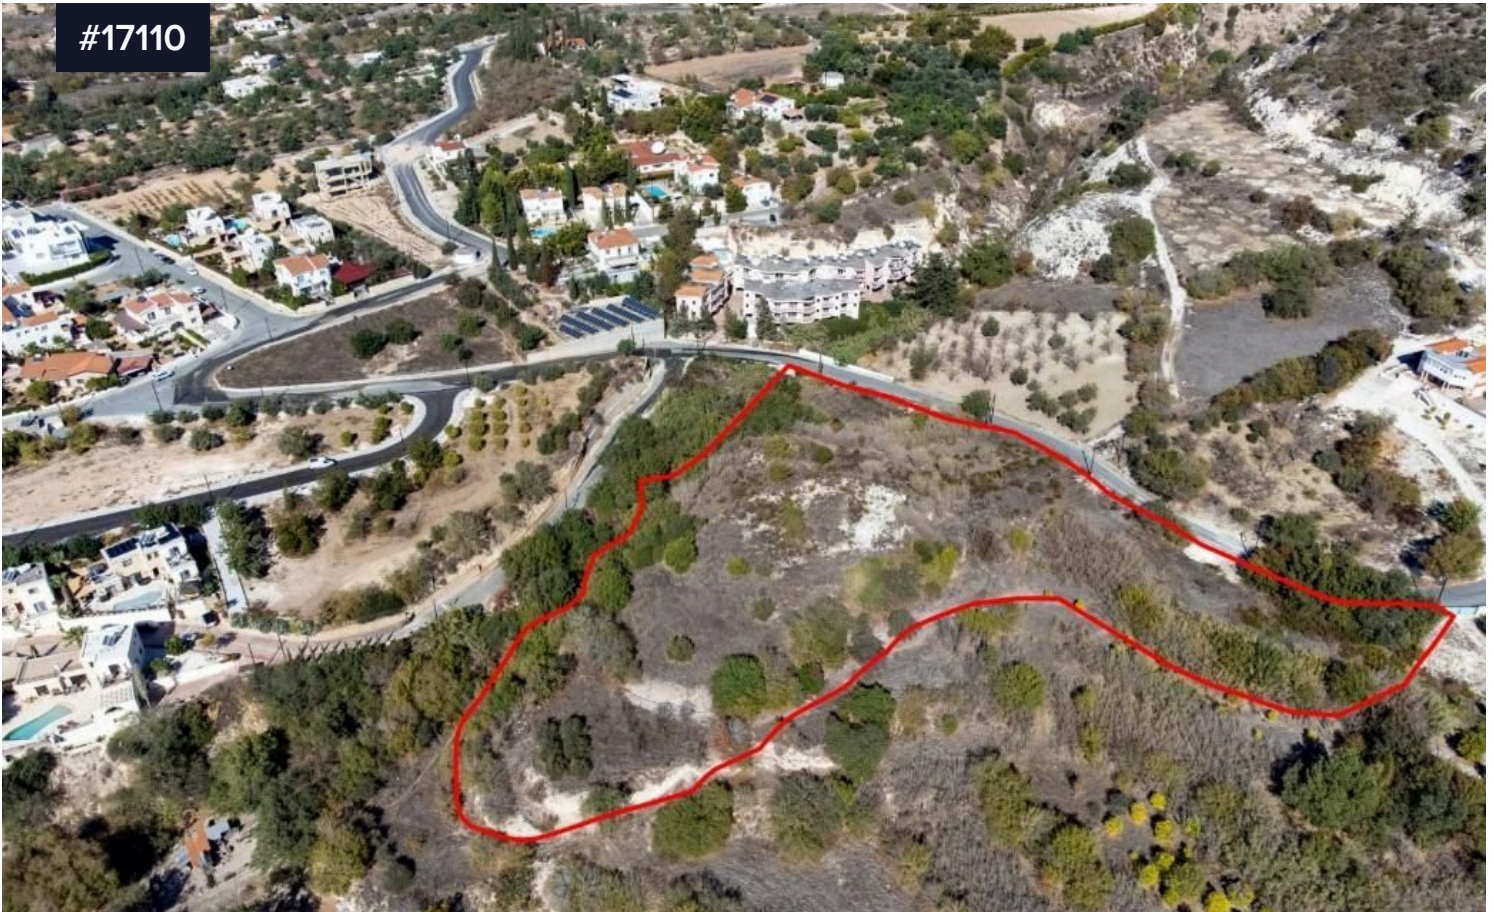

#17110

Residential land in Mesogi, Paphos

€600,000 ^{+VAT}

 Mesogi, Paphos

Area

 9150 m²

The property is a residential land in Mesogi. The land has an area of 9,150sqm.

It offers close proximity to all amenities and easy access to the main road to Paphos center. The immediate area is residential and it mainly consists of old traditional and modern holiday houses, building blocks of apartments, and empty residential fields.