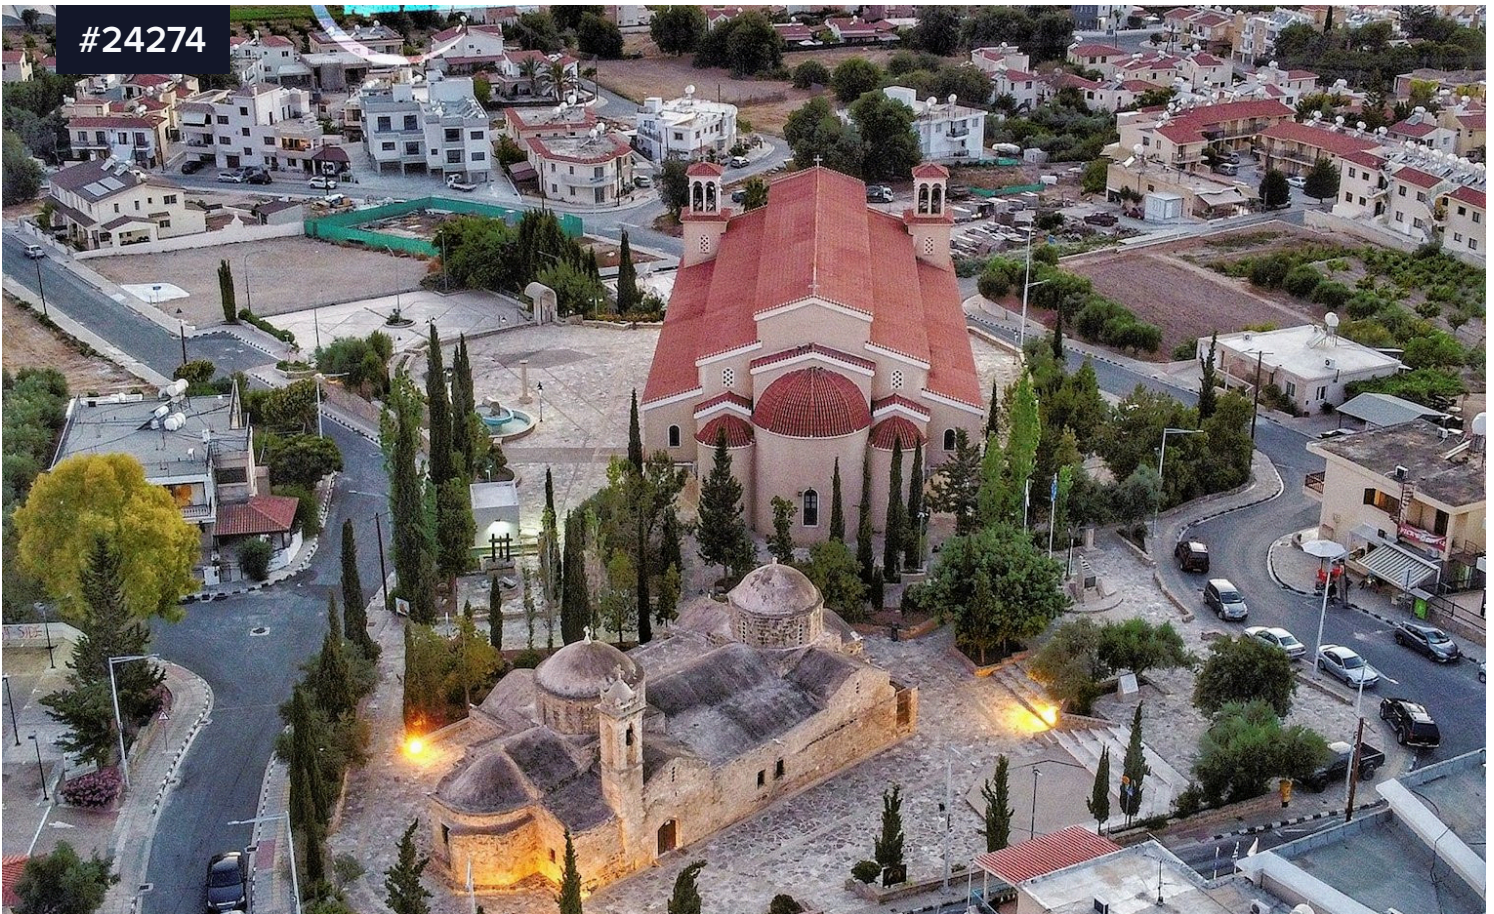

#24274

Residential land in Emba, Paphos

€155,000

Emba, Paphos

Area

1065 m²

Type

Development Land

Title deed

Yes

This residential land is located in Emba Community of Paphos district, offering a serene environment close to essential amenities.

Positioned near the community center and Embas Primary School, its perfect for families seeking convenience.

The land has a simple shape and flat surface, making it easy to build on. Its located next to a public road and near a green area.

With easy access to community services and the beautiful beaches nearby, this property is a great opportunity for individuals or developers.