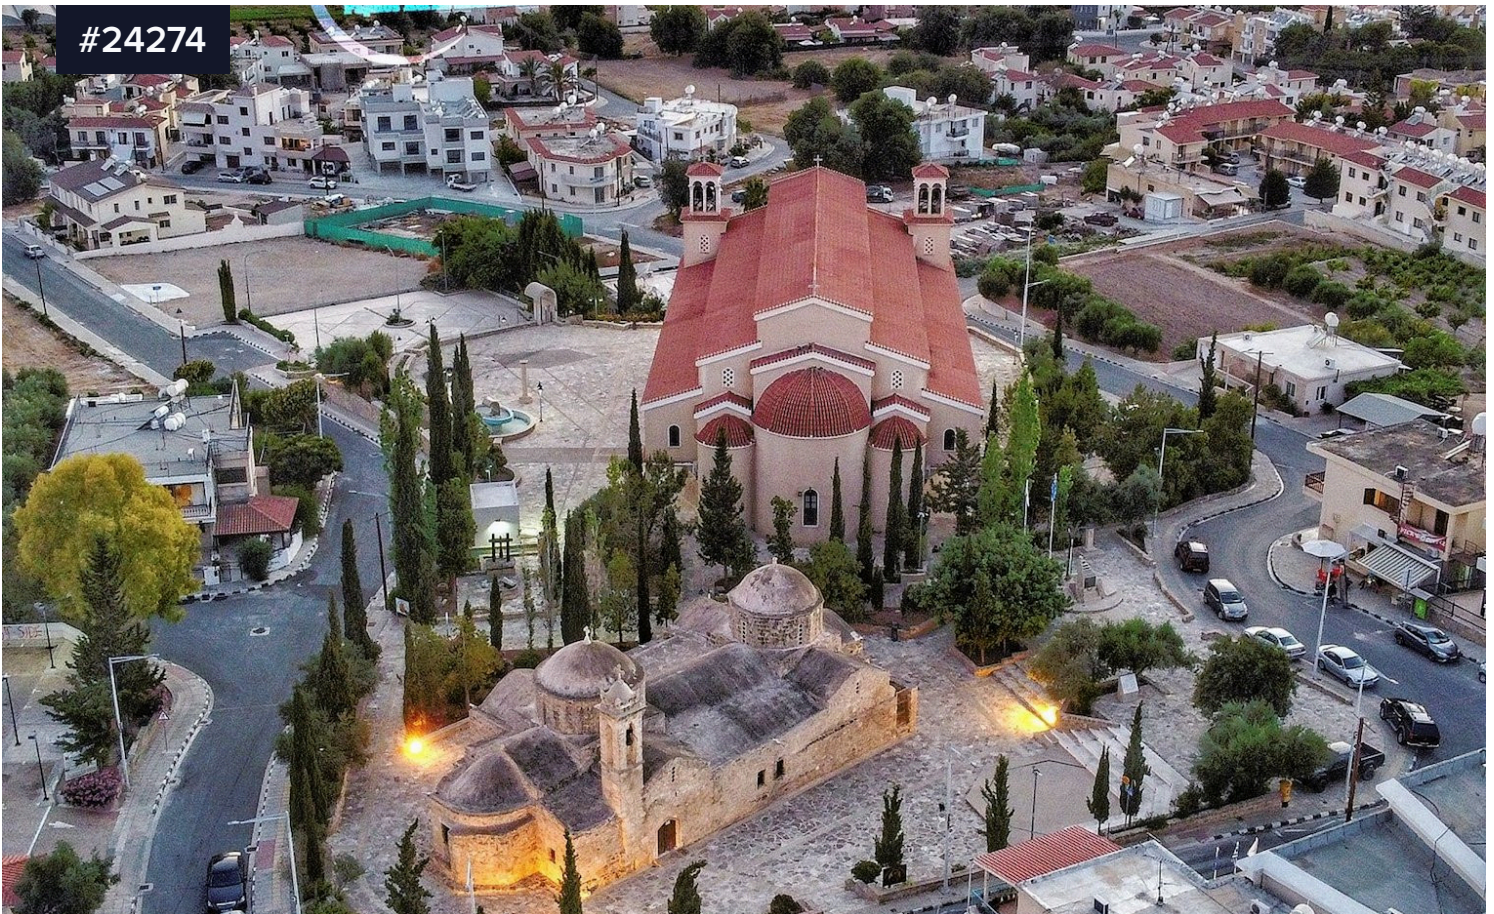

#24274

Residential land in Emba, Paphos

€155,000

 Emba, Paphos

Area

 1065 m²

Type

Development Land

Title deed

Yes

This residential land is located in Emba Community of Paphos district, offering a serene environment close to essential amenities.

Positioned near the community center and Embas Primary School, its perfect for families seeking convenience.

The land has a simple shape and flat surface, making it easy to build on. Its located next to a public road and near a green area.

With easy access to community services and the beautiful beaches nearby, this property is a great opportunity for individuals or developers.