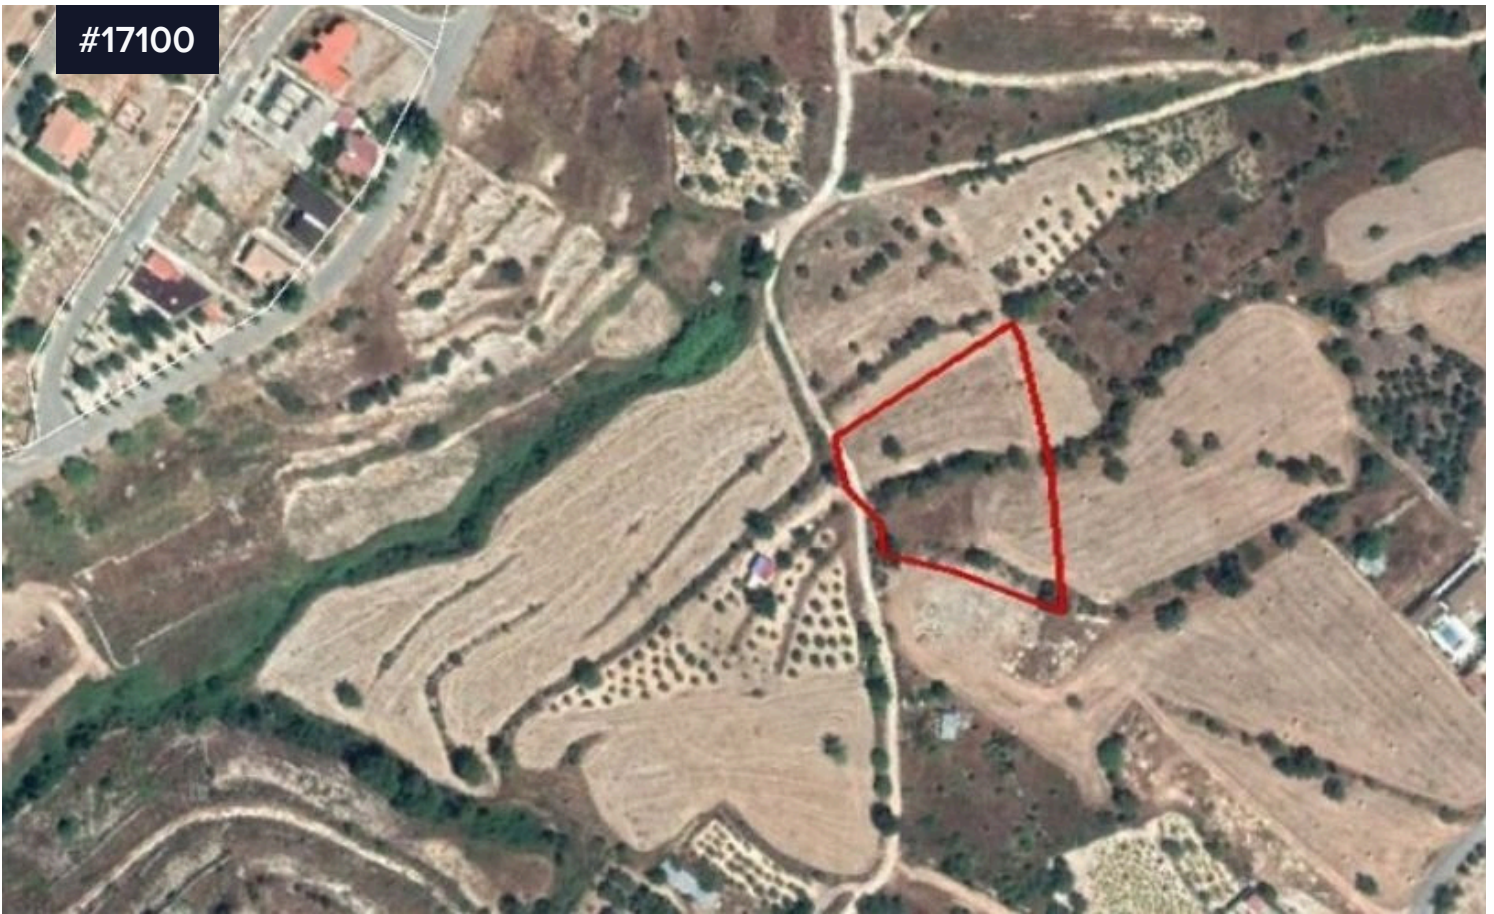

#17100

Residential Land for Sale in Agios Amvrosios village, Limassol

€135,000 ^{+VAT}

 Agios Ambrosios, Limassol

Area

 4014 m²

Type

Development Land

Residential land for Sale in Agios Amvrosios village, of Limassol.

It is located c. 360m west of Souni Zanakia – Ag Amvrosios road and c. 400m of the centre of the village. It benefits from c. 40m registered dirt road frontage along its west border.

The land has an area of 4,014sqm, an irregular shape and slightly slopping surface.