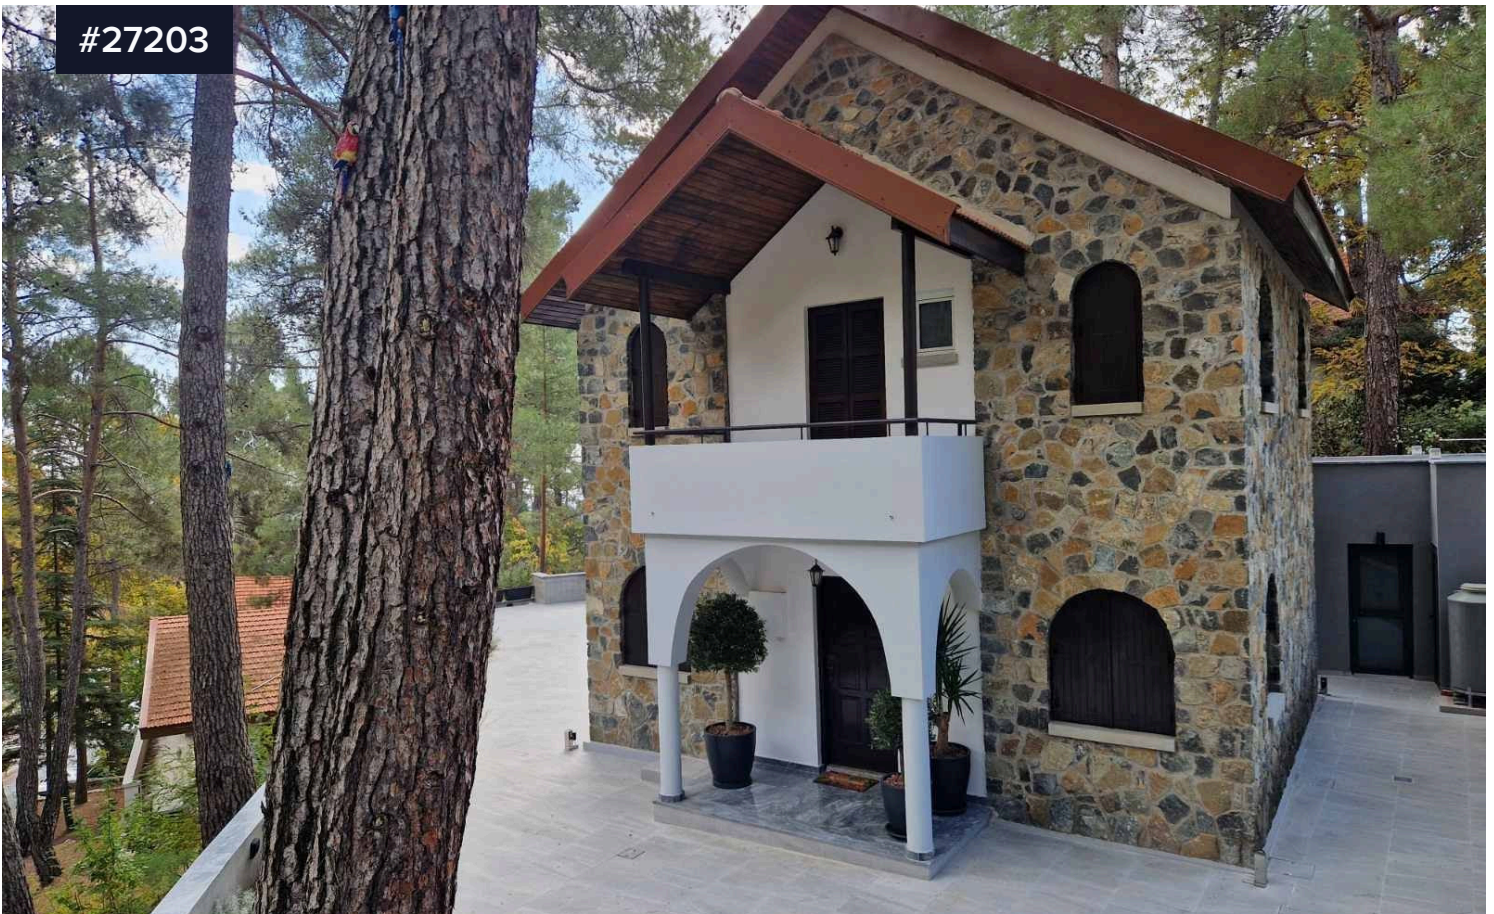

## Modern Fully Furnished Two Bedroom Detached House with extra studio for rent in Pano Platres

€1,700 /month

 Pano Platres, Limassol

Bedrooms

 2

Bathrooms

 2

Covered

 110 m<sup>2</sup>

Type

Detached House

Plot

667 m<sup>2</sup>

Status

Used

Year of construction

1944

Energy efficiency rating

 B+

Welcome to this charming detached house located in the serene area of Pano Platres. This modern home, originally built in 1944, has been beautifully renovated in 2024, blending vintage charm with contemporary comfort. With an internal space of 110 m<sup>2</sup>, this fully furnished property features two cozy bedrooms, making it perfect for families or couples. with additional independent detached studio.

Situated on a large plot within a gated complex, this residence boasts stunning panoramic views of the surrounding mountains and village. Pano Platres is known for its lush landscape and tranquil atmosphere,