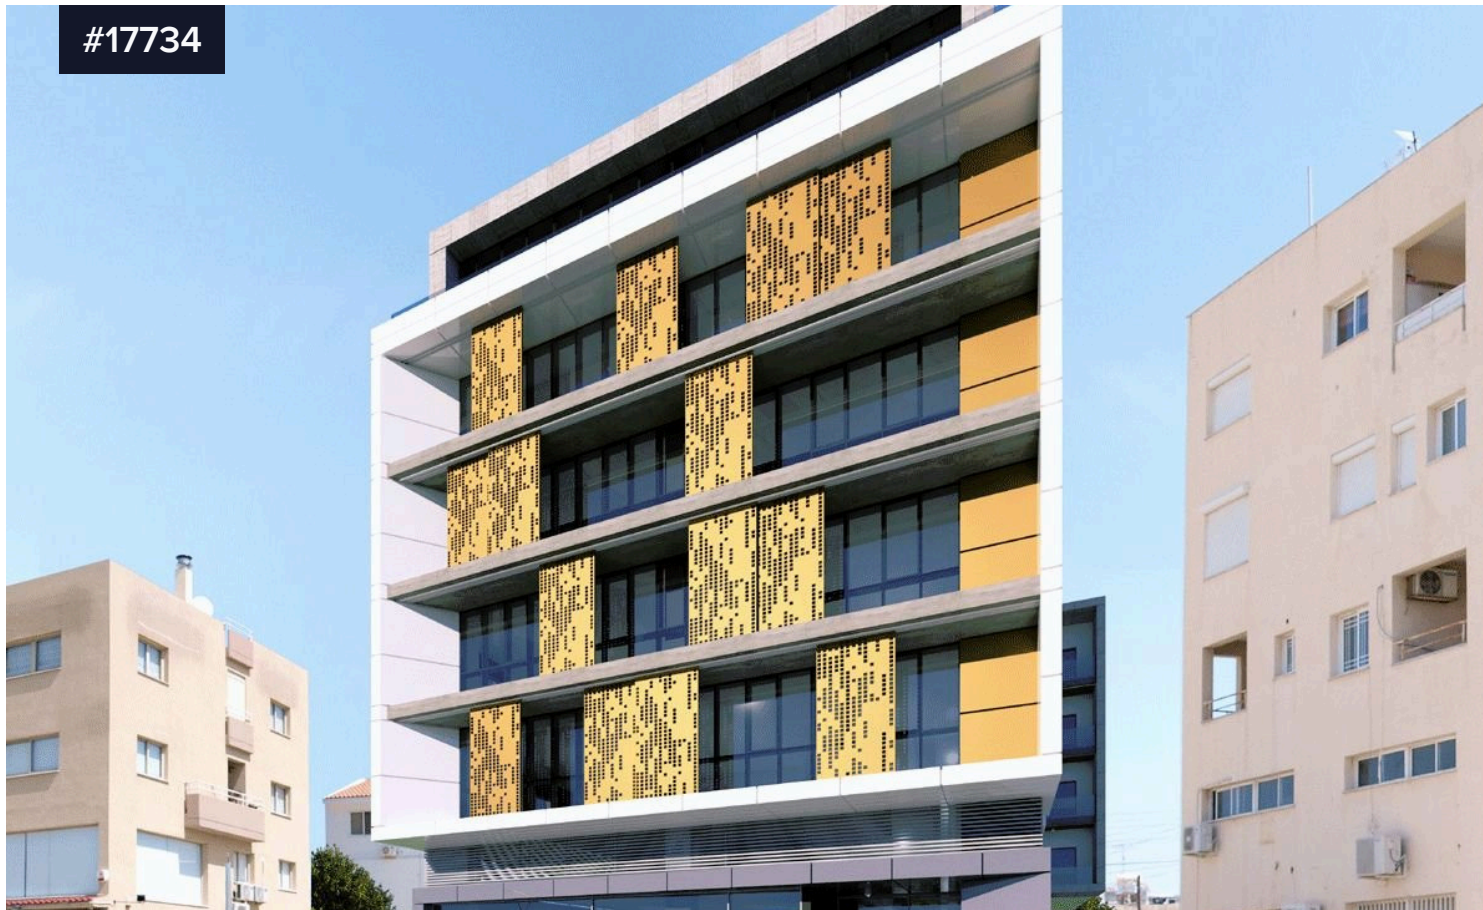

#17734

Commercial Building for Rent in Kato Polemidia, Limassol

€51,500 ^{+VAT} /month

 Kato Polemidia, Limassol

Covered

 3043 m²

A landmark business centre, located in one of Limassol's main commercial hub.

This outstanding building comprises of 6 floors of commercial office space, all of which are meticulously designed to reach the level of quality any high calibre business deserves and expects.

Futhermore, the floor to ceiling windows provide astonishing city and mountain views, complementing the open plan configuration.

The building is close proximity to significant related infrastructures such as respectable business centres, banks and restaurants.

Call for further information and viewing.

Type	Commercial Building
Plot	1323 m²
Status	Under construction
Year of construction	2024
Energy efficiency rating	 A